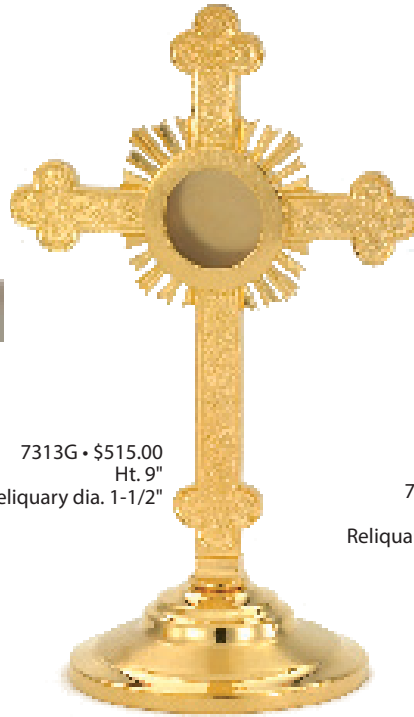

S-1322 • Crozier
Hand formed w/Crucifix
Total Ht. 73"
\$2460.00 includes case

S-1910 • Crozier
Hammered w/lapis stones
Total Ht. 73"
\$2800.00 includes case

S-1913 • Crozier
Lamb of God
Total Ht. 71"
\$3900.00 includes case

Crozier Case

HEIGHTS AND DIAMETERS MAY HAVE SLIGHT VARIATIONS

Reliquaries & Monstrances

RELIQUARIES PROUDLY MADE IN THE USA  MONSTRANCES IMPORTED FROM EUROPE • ALL ITEMS ARE 24 KT GOLD PLATE

RELIQUARIES & MONSTRANCES

9554G • \$195.00
Ht. 6"
Reliquary dia. 1-1/2"

8254G • \$185.00
Ht. 6-5/8"
Reliquary dia. 1-1/2"

7313G • \$515.00
Ht. 9"
Reliquary dia. 1-1/2"

7318G • \$575.00
Ht. 9-1/4"
Reliquary dia. 1-15/16"

M-2014 • \$2300.00
Monstrance Accepts
hosts up to 3"
Alabaster Stone
Ht. 21"