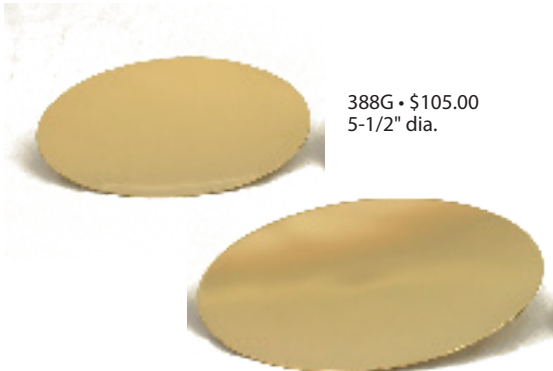

A-3199S • \$695.00
 Ht. 7-5/8" • 21 oz.
 6-3/4" Well Paten

A-2082S • \$1395.00
 Ht. 7-1/2" • 15 oz. • 6-1/8" Bowl Paten
 Hammered Texture

A-4133S • \$2000.00
 Ht. 6-1/2" • 12 oz. • 5-7/8" Bowl Paten

A-753S • \$795.00
 Ht. 7-3/8" • 12 oz.

ENGRAVING AVAILABLE
 HEIGHTS AND DIAMETERS MAY HAVE SLIGHT VARIATIONS

Patens

PROUDLY MADE IN THE USA  ALL ITEMS ARE 24 KT GOLD PLATE • ALL HOST CAPACITIES ARE BASED ON 1-3/8"

PATENS

388G • \$105.00
5-1/2" dia.