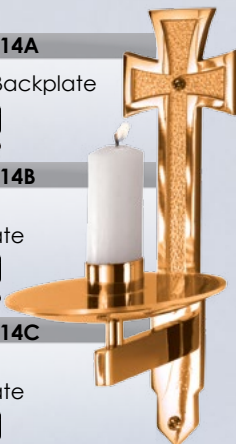

\$485 HP
\$430 S

Color as shown unless
otherwise specified.
Custom color matching
available at no additional
charge.

2517-214

4" x 10"
Backplate

\$435 HP
\$395 S

216-214

2" x 8" Backplate

\$370 HP
\$340 S