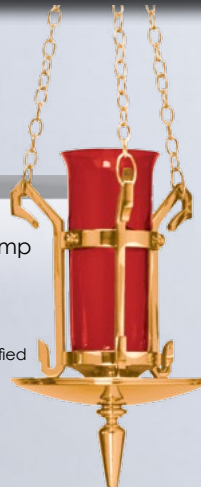

416-50
Hanging Sanctuary Lamp

1116-80

$1,400 **HP**
$1,260 **S**

Cannot be Electrified

1113-50
Hanging Sanctuary Lamp