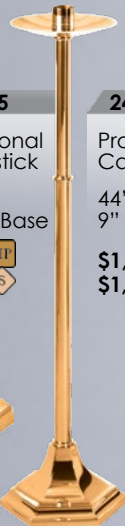

Standing Sanctuary Lamp

48" H
13" x 15" Base

\$3,190 HP
\$2,875 S

Globe Sold Separately, \$95.

245-175

Processional Candlestick

46" H
9" x 10" Base

\$1,615 HP
\$1,455 S