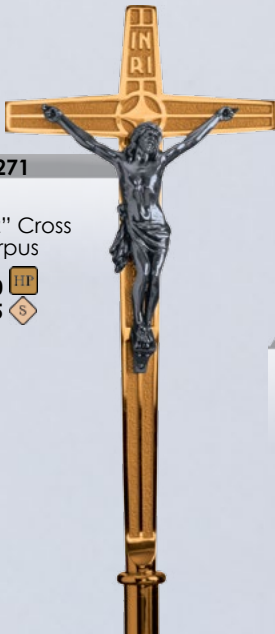

216-271

77" H
19-1/2" Cross
9" Corpus

$1,860 HP
$1,675 S