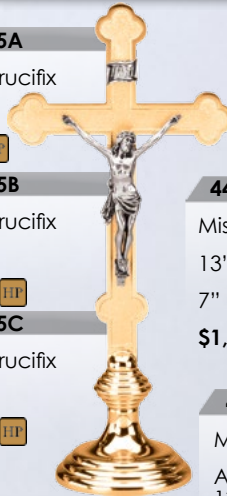

444-25A
Altar Crucifix
14" H
$990 HP