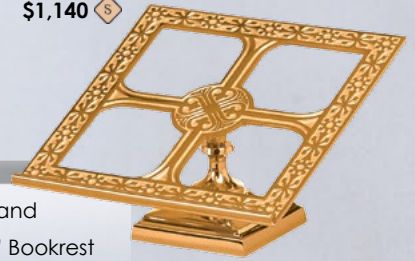

536-35
Missal Stand
Adjustable
13" x 13" Bookrest
\$1,270 HP
\$1,140 S

536-34
Missal Stand
13" x 13" Bookrest
\$1,180 HP
\$1,070 S

536-168
Wall Sanctuary
Lamp
\$2,725 HP
\$2,455 S
Globe Sold
Separately, \$95.