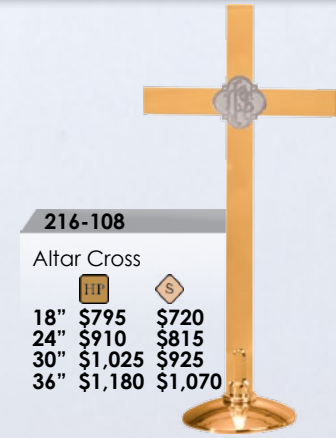

216-108
Altar Cross
$795 HP
$720 S
$910 HP
$815 S
$1,025 HP
$925 S
$1,180 HP
$1,070 S