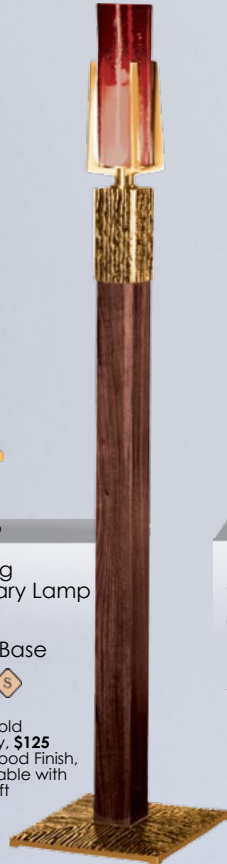

394-207
Processional Crucifix
91" H
12" Sq. Base
$2,725