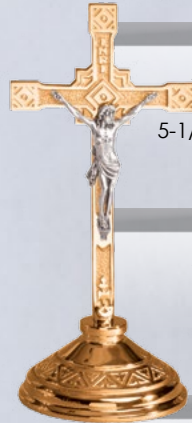

240-109B

Altar Cross

17" H
6" Dia. Base

\$710 HP
\$645 S

240-109C

Altar Cross

23" H
6-5/8" Dia. Base

\$885 HP
\$800 S

240-133A

Altar Crucifix

12" H
5-1/2" Dia. Base

\$830 HP
\$740 S

240-133B

Altar Crucifix

17" H
6" Dia. Base

\$890 HP
\$845 S