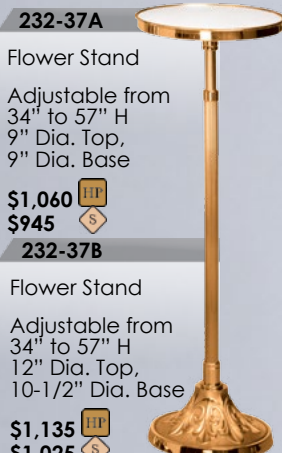

HP = HIGH POLISH S = SATIN

232-208
Fixed Floor Candelabra
60" H
10-1/2" Dia. Base
HP S
3 LITE \$1,590 \$1,435
5 LITE \$1,870 \$1,680
7 LITE \$2,185 \$1,965

232-12
Adjustable Floor Candelabra
Adjustable from 38" to 60" H
10-1/2" Dia. Base
HP S
3 LITE \$1,765 \$1,590
5 LITE \$2,135 \$1,915
7 LITE \$2,520 \$2,270

232-131
Standing Vase
Adjustable from 50" to 73" H
17-1/2" H Vase
9" Dia. Base
\$1,485 HP
\$1,340 S

232-218A
Standing Vase
Adjustable from 47" to 70" H
12" H Vase, 9" Dia. Base
\$1,355 HP
\$1,220 S
232-218B
Standing Vase
Adjustable from 47" to 70" H
15" H Vase, 9" Dia. Base
\$1,655 HP
\$1,500 S

232-78
Censer Stand
53" H
9" Dia. Base
\$1,020 HP
\$920 S

232-129
Floor Candlestick
44" H
9" Dia. Base
\$1,380 HP
\$1,245 S

232-27
Standing Holy Water Font
36" H
14" Dia. Base
\$2,780 HP
\$2,500 S

232-37A
Flower Stand
Adjustable from 34" to 57" H
9" Dia. Top, 9" Dia. Base
\$1,060 HP
\$945 S
232-37B
Flower Stand
Adjustable from 34" to 57" H
12" Dia. Top, 10-1/2" Dia. Base
\$1,135 HP
\$1,025 S

232-175
Processional Candlestick
46" H
10-1/2" Dia. Base
\$1,410 HP
\$1,270 S

232-206
Processional Candlestick
44" H
10-1/2" Dia. Base
\$1,675 HP
\$1,505 S

232-169A
Standing Sanctuary Lamp
44" H
10-1/2" Dia. Base
\$2,180 HP
\$1,965 S
Globe Sold Separately, \$95