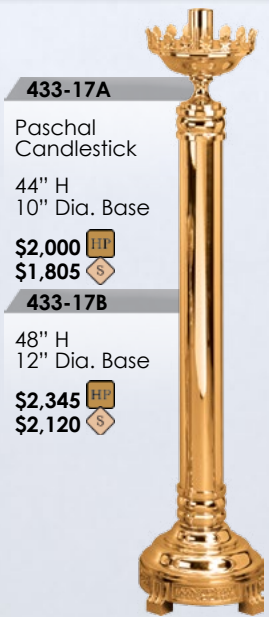

PRICES SUBJECT TO CHANGE WITHOUT NOTICE

SHOWN AND PRICED IN BRONZE. BRASS 10% ADDITIONAL. PLEASE SPECIFY METAL AND FINISH WHEN ORDERING. ALL ITEMS OVEN BAKED FOR DURABILITY. 2" SOCKETS WITH 1/2"-13 THREAD STANDARD, OTHER SOCKET SIZES AVAILABLE.

PASCHAL CANDLESTICKS

MADE IN USA

HP = HIGH POLISH S = SATIN

433-17A
Paschal Candlestick
44" H
10" Dia. Base
$2,000 HP
$1,805 S