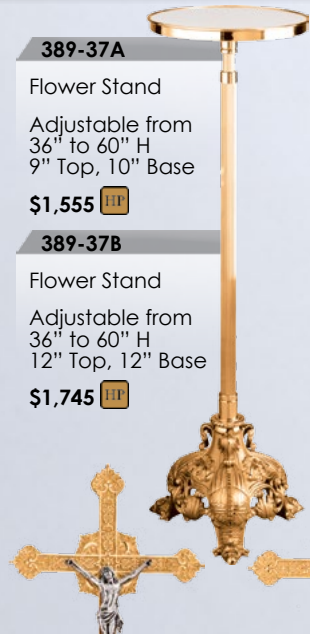

76" H
17" Base

\$11,665 HP

389-37A

Flower Stand

Adjustable from 36" to 60" H
9" Top, 10" Base

\$1,555 HP

389-207A

Processional Crucifix