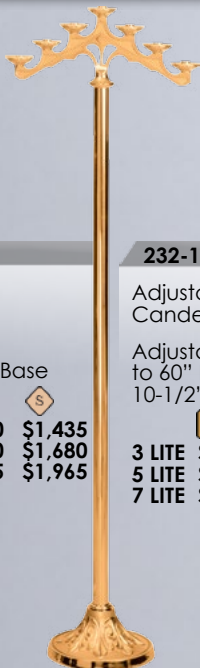

216-9
Adjustable Altar Candelabra
3 LITE \$1,240 \$1,110
5 LITE \$1,640 \$1,470
7 LITE \$2,010 \$1,815

216-L
Altar Candlestick
3-3/4" H
5-3/4" Dia. Base
\$375 HP
\$340 S

216-
Altar Candlestick
10" \$380 \$345
12" \$390 \$355
14" \$430 \$390
16" \$435 \$395
18" \$495 \$430
20" \$505 \$440
22" \$545 \$500
24" \$550 \$505
26" \$555 \$510
28" \$560 \$515

PRICES SUBJECT TO CHANGE WITHOUT NOTICE

MADE IN USA

232 STYLE SANCTUARY SET

SHOWN AND PRICED IN BRONZE. BRASS 10% ADDITIONAL. PLEASE SPECIFY METAL AND FINISH WHEN ORDERING. ALL ITEMS OVEN BAKED FOR DURABILITY. GLOBES OR CYLINDERS FOR SANCTUARY LAMPS SOLD SEPARATELY.

HP = HIGH POLISH S = SATIN

232-208
Fixed Floor Candelabra
60" H
10-1/2" Dia. Base
HP S
3 LITE \$1,590 \$1,435
5 LITE \$1,870 \$1,680
7 LITE \$2,185 \$1,965

232-12
Adjustable Floor Candelabra
Adjustable from 38" to 60" H
10-1/2" Dia. Base
HP S
3 LITE \$1,765 \$1,590
5 LITE \$2,135 \$1,915
7 LITE \$2,520 \$2,270

232-131
Standing Vase
Adjustable from 50" to 73" H
17-1/2" H Vase
9" Dia. Base
\$1,485 HP
\$1,340 S

232-218A
Standing Vase
Adjustable from 47" to 70" H
12" H Vase, 9" Dia. Base
\$1,355 HP
\$1,220 S
232-218B
Standing Vase
Adjustable from 47" to 70" H
15" H Vase, 9" Dia. Base
\$1,655 HP
\$1,500 S