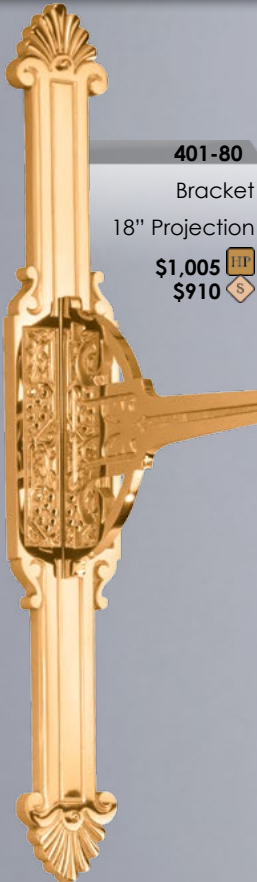

PRICES SUBJECT TO CHANGE WITHOUT NOTICE

401 STYLE SANCTUARY SET

SHAFTS AT NO ADDITIONAL CHARGE. OTHER WOODS AVAILABLE. PLEASE CALL FOR A QUOTE. FLUTED SHAFTS 15% ADDITIONAL. ALL ITEMS OVEN BAKED FOR DURABILITY. GLOBES OR CYLINDERS FOR SANCTUARY LAMPS SOLD SEPARATELY.

SHOWN AND PRICED IN BRONZE. BRASS 10% ADDITIONAL. PLEASE SPECIFY METAL WHEN ORDERING. ITEMS MARKED WITH * ARE AVAILABLE WITH SMOOTH WALNUT OR OAK

HP = HIGH POLISH S = SATIN

MADE IN USA

401-80
Bracket
18" Projection
$1,005 HP
$910 S