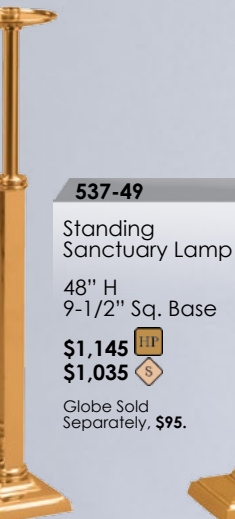

537-49
Standing Sanctuary Lamp
48" H
9-1/2" Sq. Base
$1,145 HP
$1,035 S
Globe Sold Separately, $95.