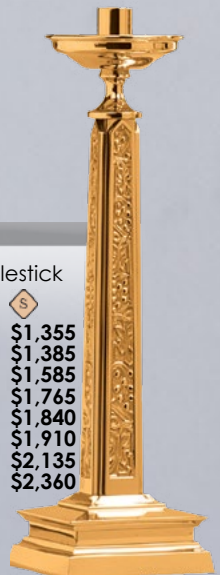

536-LB
Altar Candlestick
6" Sq. Base
$1,030 HP
$930 S

536-
Altar Candlestick
$1,500 HP
$1,355 S
14"
$1,535 HP
$1,385 S
16"
$1,760 HP
$1,585 S
18"
$1,965 HP
$1,765 S
20"
$2,040 HP
$1,840 S
22"
$2,130 HP
$1,910 S
24"
$2,375 HP
$2,135 S
26"
$2,620 HP
$2,360 S
28"