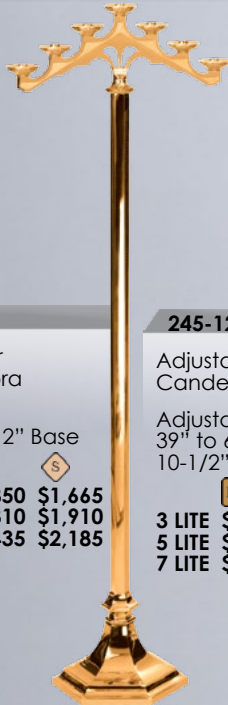

\$1,840 HP
\$1,625 S

Globe Sold Separately, \$95.

242-166

Altar Sanctuary Lamp

5" x 5-1/2" Base

\$555 HP
\$505 S

Globe Sold Separately, \$95.

242-35

\$2,720 HP
\$2,450 S

245-208

Fixed Floor Candelabra

60" H
10-1/2" x 12" Base

3 LITE \$1,850 HP \$1,665 S
5 LITE \$2,310 HP \$1,910 S
7 LITE \$2,435 HP \$2,185 S

245-12

Adjustable Floor Candelabra

Adjustable from 39" to 62" H
10-1/2" x 12" Base