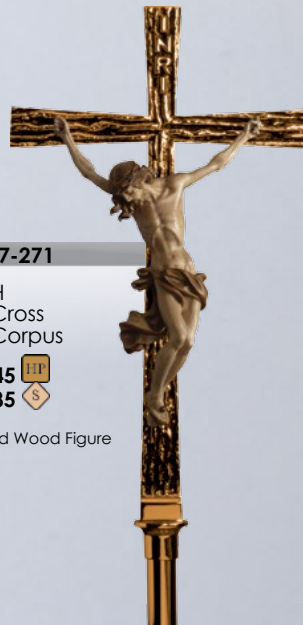

4557-271

90" H
21" Cross
12" Corpus

$2,645 HP
$2,385 S

Carved Wood Figure