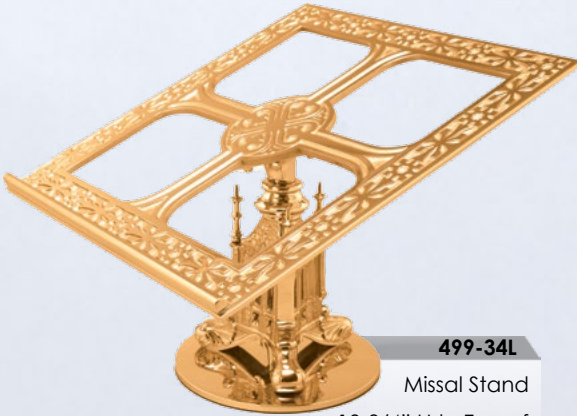

PRICES SUBJECT TO CHANGE WITHOUT NOTICE

SHOWN AND PRICED IN BRONZE.
BRASS 10% ADDITIONAL. PLEASE
SPECIFY METAL WHEN ORDERING.
AVAILABLE IN HIGH POLISH FINISH ONLY. ALL ITEMS OVEN BAKED FOR DURABILITY. GLOBES OR CYLINDERS FOR
SANCTUARY LAMPS SOLD SEPARATELY.

499 STYLE SANCTUARY SET

MADE IN USA

HP = HIGH POLISH

499-34L

Missal Stand

10-3/4" H to Top of
Bookrest
13" x 13" Bookrest

$1,645