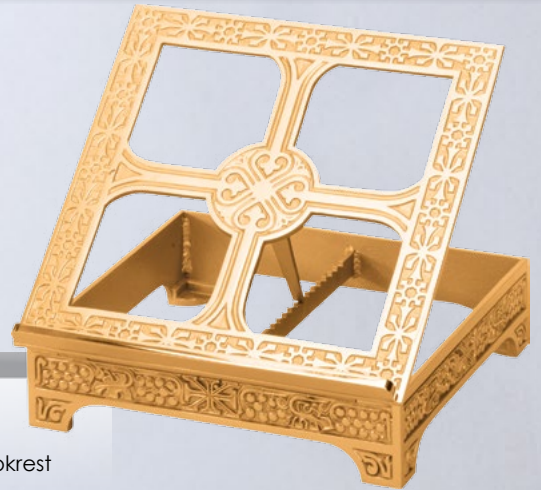

499-35

Missal Stand

Adjustable
13" x 13" Bookrest

$1,270