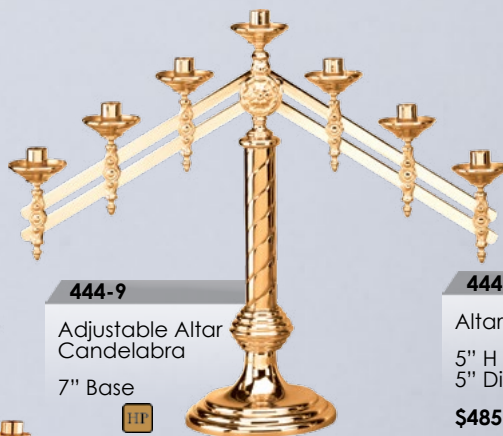

PRICES SUBJECT TO CHANGE WITHOUT NOTICE

SHOWN AND PRICED IN BRONZE. BRASS 10% ADDITIONAL. PLEASE SPECIFY METAL WHEN ORDERING. AVAILABLE IN HIGH POLISH FINISH ONLY. ALL ITEMS OVEN BAKED FOR DURABILITY. GLOBES OR CYLINDERS FOR SANCTUARY LAMPS SOLD SEPARATELY.

444 STYLE SANCTUARY SET

MADE IN USA

HP = HIGH POLISH

1100-80B
Bracket
12" Arm
Projection
$685 HP
$610 S

444-47
Altar
Sanctuary Lamp
5" Dia. Base
$655 HP
Globe Sold
Separately, $95.

444-25A
Altar Crucifix
14" H
$990 HP

444-25B
Altar Crucifix
21" H
$1,150 HP

444-25C
Altar Crucifix
24" H
$1,240 HP

444-34
Missal Stand
13" x 13" Bookrest
7" Dia. Base
$1,035 HP

444-35
Missal Stand
Adjustable
13" x 13" Bookrest
$1,270 HP

444-168
Wall Sanctuary
Lamp
3" x 14" Backplate
7" Arm Projection
$1,015 HP
Globe Sold
Separately, $95.

444-58
Altar Vase
A. 10" **$530**
B. 12" **$590**
C. 15" **$715**
D. 18" **$1,090**

444-29
Holy Water Pot
4-1/2" Dia. Base
$770 HP
Sprinkler Included

444-48
Hanging
Sanctuary Lamp
with 1100-80B
Bracket
3" x 14" Backplate
12" Arm Projection
$1,790 HP
Globe Sold Separately,
$95.

444-50
Hanging
Sanctuary Lamp
$1,105 HP
Globe Sold
Separately, $95.
Bracket Not Included

444-83B ▼
Holy Water Font
7" x 12" Backplate
$530 HP

444-L ▼
Altar Candlestick
7" H
6" Dia. Base
$525 HP

444-8
Fixed Altar
Candelabra
7" Base
3 LITE $1,070
5 LITE $1,345
7 LITE $1,625

444-9
Adjustable Altar
Candelabra
7" Base
3 LITE $1,380
5 LITE $1,760
7 LITE $2,145

444-S ▼
Altar Candlestick
5" H
5" Dia. Base
$485 HP

444-
Altar Candlestick
12" $770
14" $775
16" $780
18" $805
20" $815
22" $870
24" $875
26" $885
28" $925