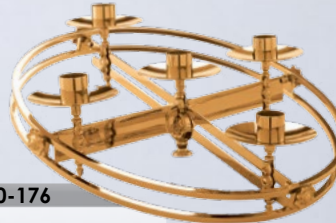

1100-176
23" Diameter
HP S
5 LITE \$1,745 \$1,515
4 LITE \$1,535 \$1,385
Fits existing paschal candlesticks

1102-176
17" Diameter
HP S
5 LITE \$1,595 \$1,440
4 LITE \$1,410 \$1,270
Fits existing paschal candlesticks