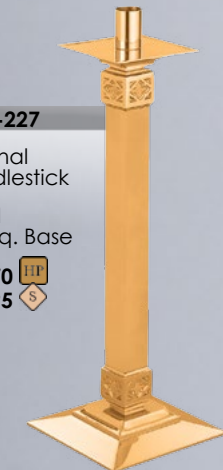

PRICES SUBJECT TO CHANGE WITHOUT NOTICE

MADE IN USA

408 STYLE SANCTUARY SET

SHOWN AND PRICED IN BRONZE. BRASS 10% ADDITIONAL. PLEASE SPECIFY METAL AND FINISH WHEN ORDERING. ALL ITEMS OVEN BAKED FOR DURABILITY. GLOBES OR CYLINDERS FOR SANCTUARY LAMPS SOLD SEPARATELY.

HP = HIGH POLISH S = SATIN

408-17A

Paschal Candlestick

44" H
11" Sq. Base

$2,025 HP
$1,825 S

408-17B

Paschal Candlestick

48" H
11" Sq. Base

$2,155 HP
$1,945 S

408-17B

Paschal Candlestick

48" H
11" Sq. Base

$1,780 HP
$1,600 S

With Wooden Shaft

408-17A

Paschal Candlestick

44" H
11" Sq. Base

$1,655 HP
$1,490 S

With Wooden Shaft

408-227

Paschal Candlestick

28" H
11" Sq. Base

$1,770 HP
$1,595 S

408-27

Standing Holy Water Font

36" H
11" Sq. Base

$2,385 HP
$2,145 S

408-175

Processional Candlestick

44" H
11" Sq. Base

$2,070 HP
$1,860 S

408-206

Processional Candlestick

44" H
11" Sq. Base

$2,215 HP
$2,000 S

408-49A

Standing Sanctuary Lamp

44" H
11" Sq. Base

$2,050 HP
$1,845 S

Cylinder Sold Separately, $125.

408-207

Processional Crucifix

93" H
11" Sq. Base

$2,845 HP
$2,560 S