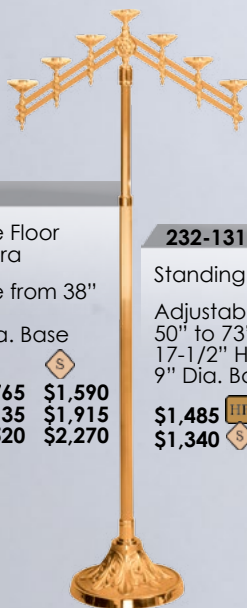

216-9
Adjustable Altar Candelabra
3 LITE \$1,240 \$1,110
5 LITE \$1,640 \$1,470
7 LITE \$2,010 \$1,815

216-L
Altar Candlestick
3-3/4" H
5-3/4" Dia. Base
\$375 HP
\$340 S

216-
Altar Candlestick
10" \$380 \$345
12" \$390 \$355
14" \$430 \$390
16" \$435 \$395
18" \$495 \$430
20" \$505 \$440
22" \$545 \$500
24" \$550 \$505
26" \$555 \$510
28" \$560 \$515

HP = HIGH POLISH S = SATIN

232-208
Fixed Floor Candelabra
60" H
10-1/2" Dia. Base
HP S
3 LITE \$1,590 \$1,435
5 LITE \$1,870 \$1,680
7 LITE \$2,185 \$1,965

232-12
Adjustable Floor Candelabra
Adjustable from 38" to 60" H
10-1/2" Dia. Base
HP S
3 LITE \$1,765 \$1,590
5 LITE \$2,135 \$1,915
7 LITE \$2,520 \$2,270

232-131
Standing Vase
Adjustable from 50" to 73" H
17-1/2" H Vase
9" Dia. Base
\$1,485 HP
\$1,340 S

232-218A
Standing Vase
Adjustable from 47" to 70" H
12" H Vase, 9" Dia. Base
\$1,355 HP
\$1,220 S
232-218B
Standing Vase
Adjustable from 47" to 70" H
15" H Vase, 9" Dia. Base
\$1,655 HP
\$1,500 S

232-175
Processional Candlestick
46" H
10-1/2" Dia. Base
\$1,410 HP
\$1,270 S

232-206
Processional Candlestick
44" H
10-1/2" Dia. Base
\$1,675 HP
\$1,505 S

232-169A
Standing Sanctuary Lamp
44" H
10-1/2" Dia. Base
\$2,180 HP
\$1,965 S
Globe Sold Separately, \$95