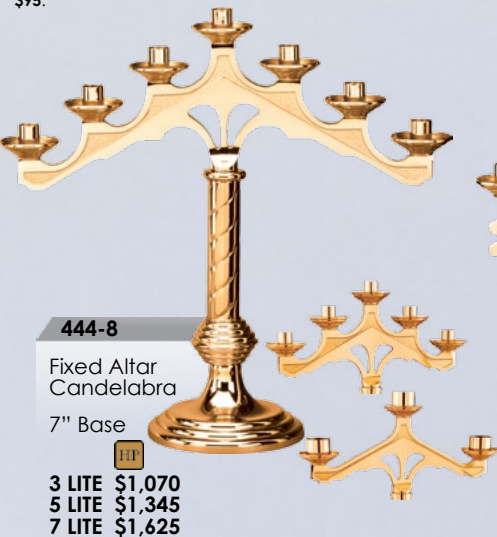

444-8
Fixed Altar
Candelabra
7" Base
3 LITE $1,070
5 LITE $1,345
7 LITE $1,625