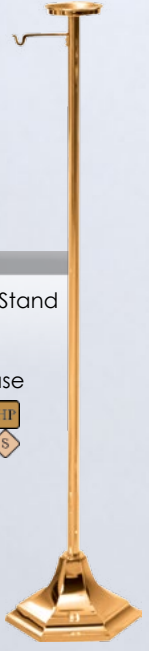

245-78

Censer Stand

54" H
8-1/2" x 10" Base

$1,070 HP
$955 S