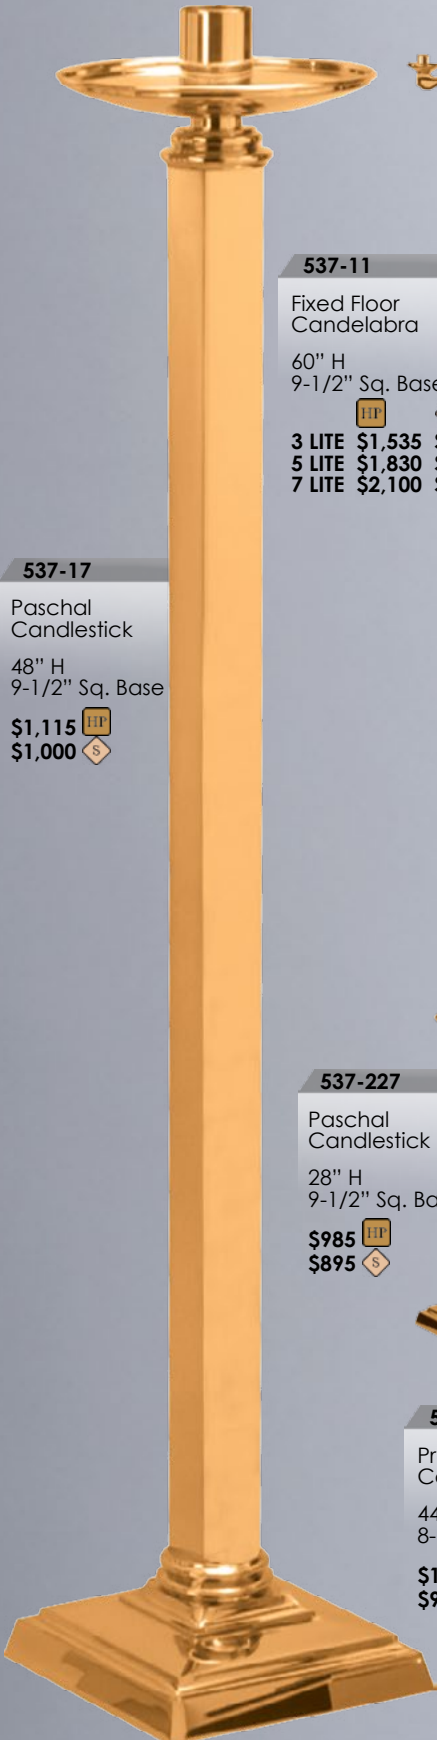

PRICES SUBJECT TO CHANGE WITHOUT NOTICE

MADE IN USA

537 STYLE SANCTUARY SET

SHOWN AND PRICED IN BRONZE. BRASS 10% ADDITIONAL. PLEASE SPECIFY METAL AND FINISH WHEN ORDERING. ALL ITEMS OVEN BAKED FOR DURABILITY. GLOBES OR CYLINDERS FOR SANCTUARY LAMPS SOLD SEPARATELY.

HP = HIGH POLISH S = SATIN

537-11
Fixed Floor Candelabra
60" H
9-1/2" Sq. Base
HP S
3 LITE $1,535 $1,385
5 LITE $1,830 $1,650
7 LITE $2,100 $1,890

537-17
Paschal Candlestick
48" H
9-1/2" Sq. Base
$1,115 HP
$1,000 S