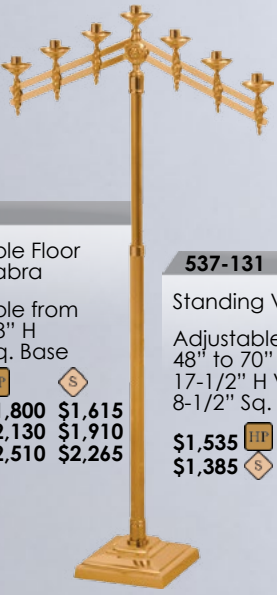

537-12
Adjustable Floor Candelabra
Adjustable from 36" to 58" H
9-1/2" Sq. Base
HP S
3 LITE \$1,800 \$1,615
5 LITE \$2,130 \$1,910
7 LITE \$2,510 \$2,265

537-131
Standing Vase
Adjustable from 48" to 70" H
17-1/2" H Vase
8-1/2" Sq. Base
\$1,535 HP
\$1,385 S