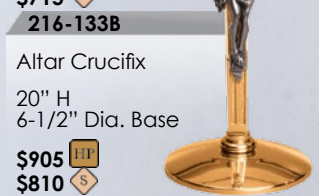

216-133B
Altar Crucifix
20" H
6-1/2" Dia. Base
$905 HP
$810 S