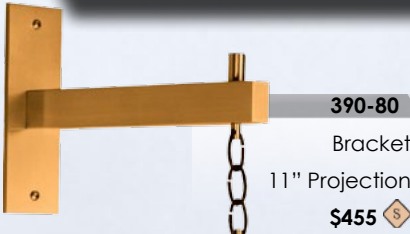

PRICES SUBJECT TO CHANGE WITHOUT NOTICE

SHOWN AND PRICED IN BRONZE. BRASS 10% ADDITIONAL. PLEASE SPECIFY METAL WHEN ORDERING. AVAILABLE IN SATIN FINISH ONLY. ALL ITEMS OVEN BAKED FOR DURABILITY. GLOBES OR CYLINDERS FOR SANCTUARY LAMPS SOLD SEPARATELY.

390 STYLE SANCTUARY SET

MADE IN USA

S = SATIN