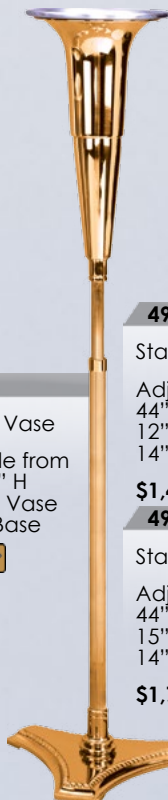

499-131

Standing Vase

Adjustable from
48" to 70" H
17-1/2" H Vase
14" Dia. Base

$1,600