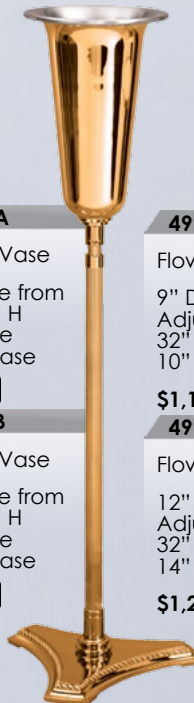

499-218A

Standing Vase

Adjustable from
44" to 67" H
12" H Vase
14" Dia. Base

$1,425

499-218B

Standing Vase

Adjustable from
44" to 67" H
15" H Vase
14" Dia. Base

$1,770