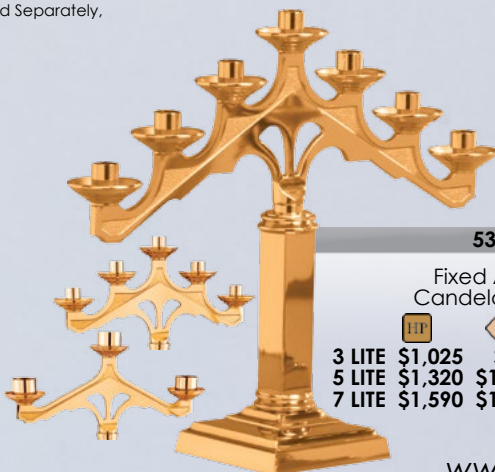

PRICES SUBJECT TO CHANGE WITHOUT NOTICE

SHOWN AND PRICED IN BRONZE. BRASS
10% ADDITIONAL. PLEASE SPECIFY
METAL AND FINISH WHEN ORDERING.
ALL ITEMS OVEN BAKED FOR DURABILITY.
GLOBES OR CYLINDERS FOR SANCTUARY LAMPS SOLD SEPARATELY.

537 STYLE SANCTUARY SET

MADE IN USA

HP = HIGH POLISH S = SATIN

1100-80B
Bracket
12" Arm
Projection
$685 HP
$610 S

537-168
Wall
Sanctuary Lamp
7" Arm Projection
$1,065 HP
$950 S
Globe Sold
Separately, $95.

537-133
Altar Crucifix
$1,000 HP $905 S
12" $1,115 $1,000
17" $1,370 $1,240

537-165
Missal Stand
6" Sq. Base
$975 HP
$885 S

537-58
Altar Vase
$655 HP $585 S
A. 11" $725 $655
B. 12" $900 $805
C. 14" $1,235 $1,105

537-29
Holy Water Pot
5" Sq. Base
$875 HP
$785 S
Sprinkler Included

537-47
Altar
Sanctuary Lamp
5" Sq. Base
$420 HP
$385 S
Globe Sold
Separately, $95.

537-48
Hanging Sanctuary
Lamp with 1100-80B
Bracket
3" x 14" Backplate
12" Arm Projection
$2,085 HP
$1,870 S
Globe Sold Separately,
$95.

537-50
Hanging Sanctuary
Lamp
$1,400 HP
$1,260 S
Globe Sold Separately, $95.
Bracket Not Included

537-9
Adjustable Altar
Candelabra
$1,365 HP $1,235 S
3 LITE $1,695 $1,525
5 LITE $2,095 $1,885

537-8
Fixed Altar
Candelabra
$1,025 HP $925 S
3 LITE $1,320 $1,200
5 LITE $1,590 $1,435

537-L
Altar Candlestick
4-3/4" H
5" Sq. Base
$520 HP
$470 S

537-
Altar Candlestick
$610 HP $550 S
14" $615 $555
16" $630 $565
18" $635 $570
20" $640 $575
22" $655 $585
24" $660 $590
26" $670 $600