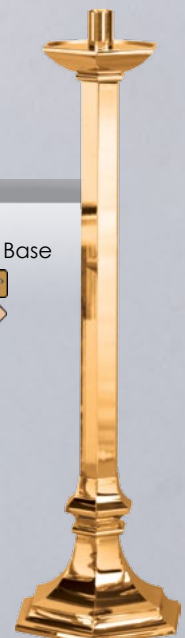

245-17B
48" H
13" x 15" Base
$2,820 HP
$2,535 S