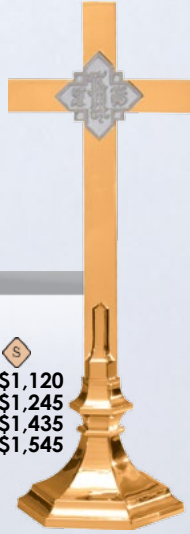

PRICES SUBJECT TO CHANGE WITHOUT NOTICE

SHOWN AND PRICED IN BRONZE. BRASS
10% ADDITIONAL. PLEASE SPECIFY
METAL AND FINISH WHEN ORDERING.
ALL ITEMS OVEN BAKED FOR DURABILITY.
GLOBES OR CYLINDERS FOR SANCTUARY LAMPS SOLD SEPARATELY.

245 STYLE SANCTUARY SET

MADE IN USA

HP = HIGH POLISH S = SATIN

1100-80B
Bracket
12" Arm
Projection
$685 HP
$610 S

245-83C
Holy Water Font
7-3/4" x 14-1/2"
Backplate
$640 HP
$575 S

245-108
Altar Cross
$1,250 HP
$1,120 S
$1,380 HP
$1,245 S
$1,590 HP
$1,435 S
$1,715 HP
$1,545 S

245-109A
Altar Cross
13" H
5" x 5-1/2" Base
$875 HP
$785 S

245-133A
Altar Crucifix
13" H
5" x 5-1/2" Base
$1,035 HP
$935 S

245-109B
Altar Cross
18" H
5-3/4" x 6-1/2"
Base
$1,015 HP
$915 S

245-133B
Altar Crucifix
18" H
5-3/4" x 6-1/2"
Base
$1,235 HP
$1,105 S

245-109C
Altar Cross
24" H
6-1/2" x 7-1/2"
Base
$1,160 HP
$1,055 S

245-133C
Altar Crucifix
24" H
6-1/2" x 7-1/2"
Base
$1,485 HP
$1,340 S

245-168
Wall Sanctuary Lamp
3" x 21" Backplate
7" Arm Projection
$1,365 HP
$1,235 S
Globe Sold Separately,
$95.

245-34
Missal Stand
13" x 13" Bookrest
6-1/2" x 7-1/2"
Base
$1,365 HP
$1,235 S

245-29
Holy Water Pot
$815 HP
$735 S
Sprinkler Included

245-48
Hanging
Sanctuary Lamp
with 1100-80B
Bracket
12" Arm Projection
$2,540 HP
$2,280 S
Globe Sold Separately,
$95.

245-50
Hanging
Sanctuary Lamp
$1,855 HP
$1,670 S
Globe Sold Separately,
$95. Bracket Not Included

245-166
Altar Sanctuary
Lamp
5" x 5-1/2" Base
$760 HP
$690 S
Globe Sold
Separately, $95.

245-58
Altar Vase
$605 HP
$545 S
$735 HP
$670 S
$885 HP
$790 S
$1,235 HP
$1,105 S

245-8
Fixed Altar
Candelabra
$1,340 HP
$1,205 S
$1,615 HP
$1,455 S
$1,915 HP
$1,725 S

245-9
Adj
Altar Candelabra
$1,655 HP
$1,490 S
$2,020 HP
$1,820 S
$2,440 HP
$2,195 S

245-L
Altar Candlestick
5" H
5-3/4" x 6" Base
$565 HP
$515 S