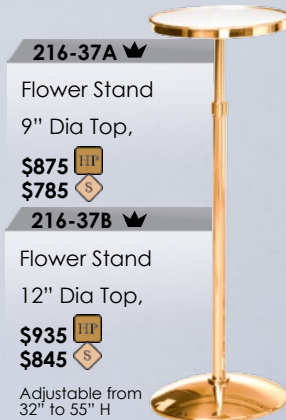

216-37A
Flower Stand
9" Dia Top,
$875 HP
$785 S