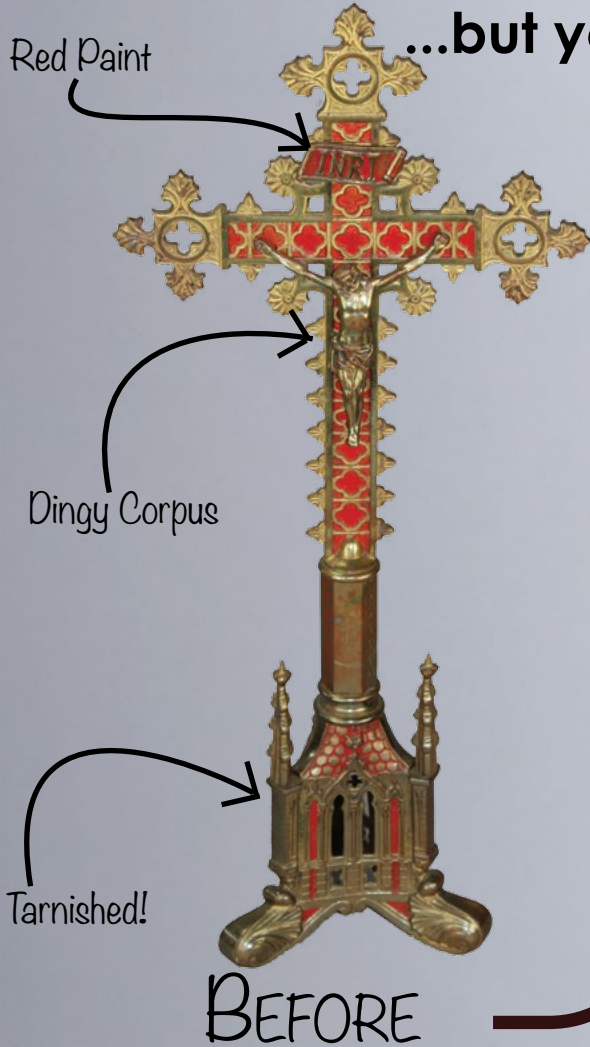

MADE IN USA

EXCELSIS REFINISHING, RESTORATION, AND REPAIR SERVICES.

You want to replace an old piece...

...but you don't want to break the budget.

Refinishing, restoration, and repair by Excelsis will return your items to like-new condition at a fraction of the price of a new replacement.

In choosing Excelsis, you receive premium service, including:

- Fast, free estimates
- Industrial grade cleansing
- Unrivalled quality polishing and plating
- Excelsis Signature Lacquer to stop tarnish
- Rapid returns within weeks