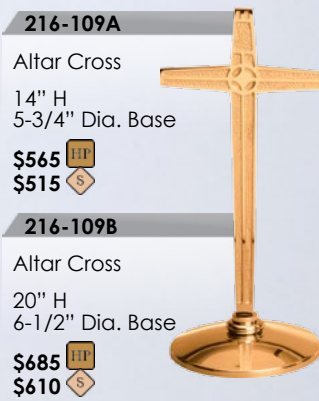

216-109A
Altar Cross
14" H
5-3/4" Dia. Base
\$565 HP
\$515 S

216-133A
Altar Crucifix
14" H
5-3/4" Dia. Base
\$790 HP
\$715 S

216-133B
Altar Crucifix
20" H
6-1/2" Dia. Base
\$905 HP
\$810 S

216-168
Wall Sanctuary Lamp
3" x 14" Backplate
7" Arm Projection,
9-1/2" Total Projection
\$930 HP
\$840 S
Globe sold separately, \$95