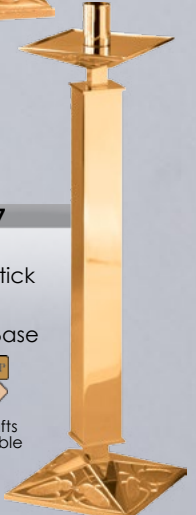

200-

Altar Candlestick

10"	$925	$835
12"	$935	$845
14"	$985	$895
16"	$1000	$905
18"	$1,125	$1,015
20"	$1,135	$1,025
22"	$1,250	$1,120
24"	$1,265	$1,135
26"	$1,270	$1,140
28"	$1,275	$1,145

200-227

Paschal Candlestick

28" H
10" Sq. Base

$2,435 HP
$2,185 S

Square Shafts Also Available in Wood.