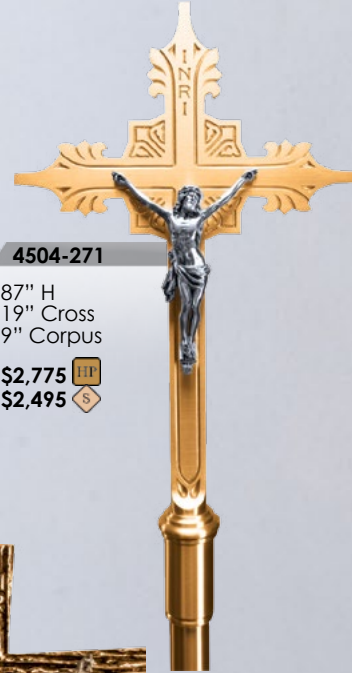

4504-271

87" H
19" Cross
9" Corpus

$2,775 HP
$2,495 S