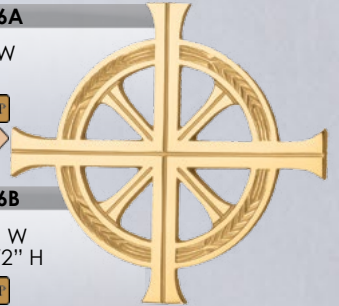

828-96A

9-1/4" W
x 10" H

$520 HP
$470 S

Iota-Chi

828-96B

15-1/2" W
x 17-1/2" H

$690 HP
$615 S

Iota-Chi