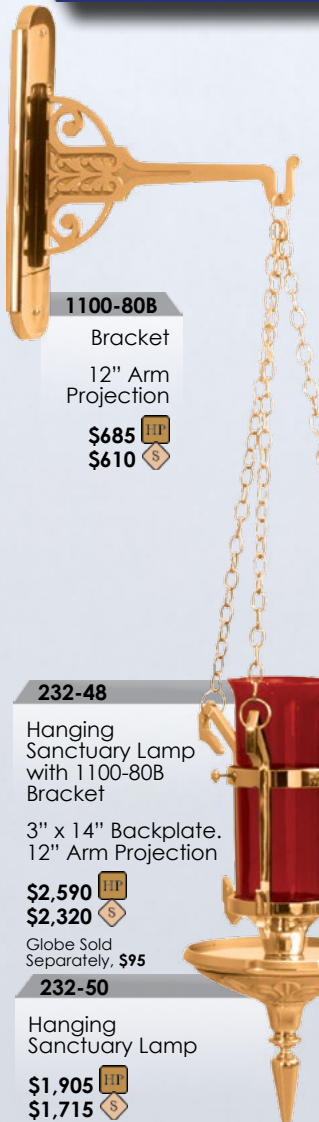

PRICES SUBJECT TO CHANGE WITHOUT NOTICE

SHOWN AND PRICED IN BRONZE.
BRASS 10% ADDITIONAL. PLEASE
SPECIFY METAL AND FINISH WHEN
ORDERING. ALL ITEMS OVEN BAKED FOR DURABILITY.
GLOBES OR CYLINDERS FOR SANCTUARY LAMPS SOLD SEPARATELY.

MADE IN USA

HP = HIGH POLISH S = SATIN