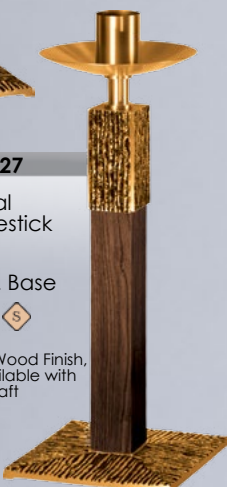

394-129
Floor Candlestick
44" H
10" Sq. Base
$1,590
Specify Wood Finish, Also Available with Metal Shaft