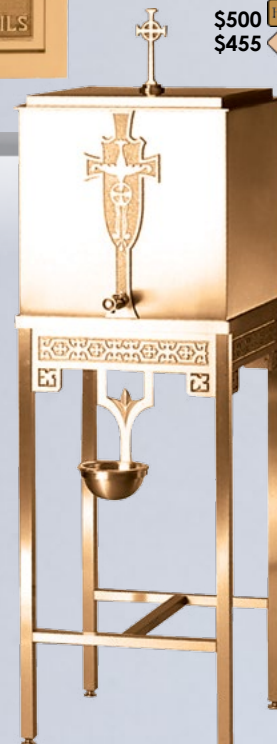

242-119

Holy Water Reservoir

58" H
17" W x 23" D Tank

$6,325 **HP**
$5,750 **S**

Stand and outer box in bronze. Internal 10 gallon stainless steel water tank.