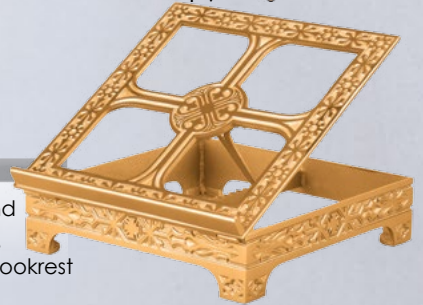

408-34
Missal Stand
13" x 13" Bookrest
7" Sq. Base
$1,425 HP
$1,280 S