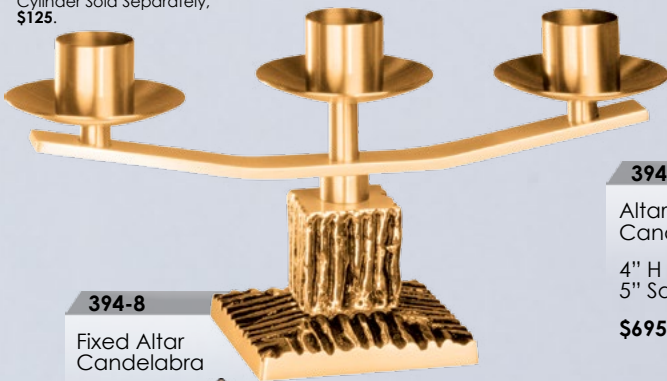

394-L
Altar Candlestick
4" H
5" Sq. Base
$695 **S**

394-8
Fixed Altar Candelabra
S
3 LITE **$990**
5 LITE **$1,320**
7 LITE **$1,525**