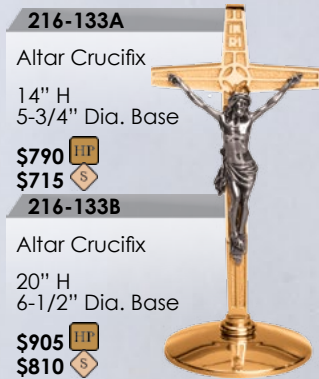

216-109A
Altar Cross
14" H
5-3/4" Dia. Base
\$565 HP
\$515 S

216-133A
Altar Crucifix
14" H
5-3/4" Dia. Base
\$790 HP
\$715 S

216-133B
Altar Crucifix
20" H
6-1/2" Dia. Base
\$905 HP
\$810 S

216-168
Wall Sanctuary Lamp
3" x 14" Backplate
7" Arm Projection,
9-1/2" Total Projection
\$930 HP
\$840 S
Globe sold separately, \$95