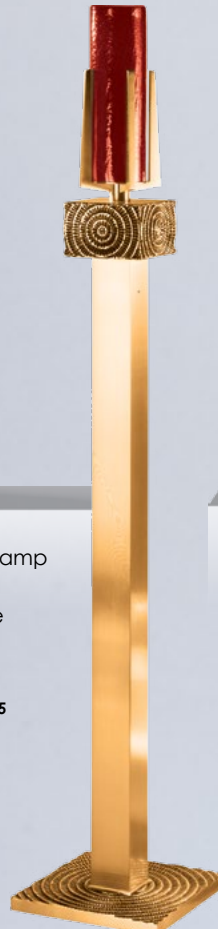

390-49

Standing Sanctuary Lamp

59" H
11" Sq. Base

$1,970

Cylinder Sold Separately, $125