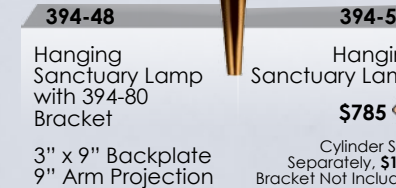

PRICES SUBJECT TO CHANGE WITHOUT NOTICE

SHOWN AND PRICED IN BRONZE. BRASS 10% ADDITIONAL. PLEASE SPECIFY METAL WHEN ORDERING. AVAILABLE IN SATIN FINISH ONLY. ALL ITEMS OVEN BAKED FOR DURABILITY. GLOBES OR CYLINDERS FOR SANCTUARY LAMPS SOLD SEPARATELY. SQUARE SHAFTS AVAILABLE AS METAL, WALNUT, OR OAK STANDARD. OTHER WOODS AVAILABLE AT ADDITIONAL COST.

394 STYLE SANCTUARY SET

MADE IN USA

S = SATIN