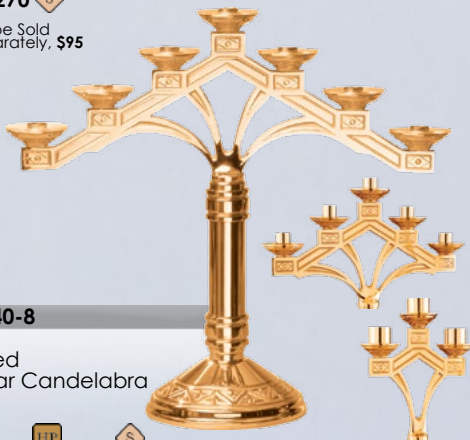

Globe Sold Separately,
\$95.

240-34

Missal Stand

13" x 13" Bookrest
7-3/4" Dia. Base

\$1,135 HP
\$1,000 S

240-50

Hanging
Sanctuary Lamp

40" H

\$1,885 HP
\$1,700 S

Globe Sold
Separately, \$95
Bracket Not Included

240-166

Altar Sanctuary
Lamp

\$610 HP
\$530 S

Globe Sold Separately,
\$95.

240-58

Altar Vase

A. 10" HP	\$525	\$475
B. 12" HP	\$575	\$520
C. 14" HP	\$660	\$590
D. 17" HP	\$985	\$885

240-8

Fixed
Altar Candelabra

3 LITE HP	\$940	\$825
5 LITE HP	\$1,240	\$1,070
7 LITE HP	\$1,495	\$1,245

240-9

Adjustable
Altar Candelabra