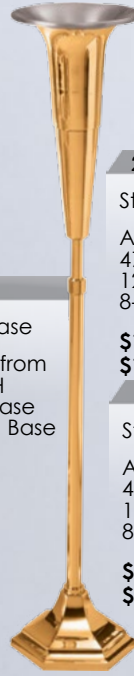

245-131

Standing Vase

Adjustable from 51" to 74" H
17-1/2" H Vase
8-1/2" x 10" Base

$1,535 HP
$1,385 S