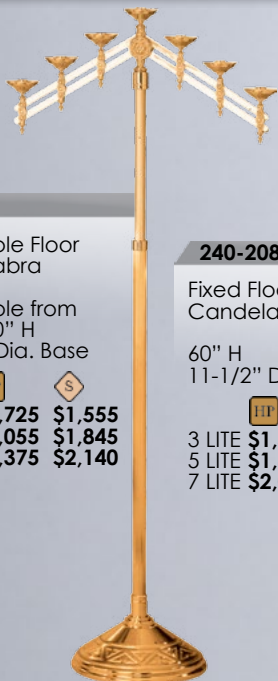

HP = HIGH POLISH S = SATIN

240-12

Adjustable Floor Candelabra

Adjustable from 38" to 60" H
11-1/2" Dia. Base

3 LITE **\$1,725** **\$1,555**
5 LITE **\$2,055** **\$1,845**
7 LITE **\$2,375** **\$2,140**

240-17A

Paschal Candlestick

44" H
10-1/2" Dia. Base

\$1,675 **HP**
\$1,490 **S**

240-17B

Paschal Candlestick

48" H
14" Dia Base

\$2,410 **HP**
\$2,150 **S**

240-208

Fixed Floor Candelabra

60" H
11-1/2" Dia. Base

3 LITE **\$1,500** **\$1,355**
5 LITE **\$1,820** **\$1,640**
7 LITE **\$2,080** **\$1,875**

240-78

Censer Stand

52" H
9-1/2" Dia. Base

\$980 **HP**
\$865 **S**

240-129

Floor Candlestick

44" H
9-1/2" Dia Base

\$1,305 **HP**
\$1,175 **S**

240-131

Standing Vase

Adjustable 50" to 73" H
17-1/2" H Vase
9-1/2" Base

\$1,320 **HP**
\$1,195 **S**