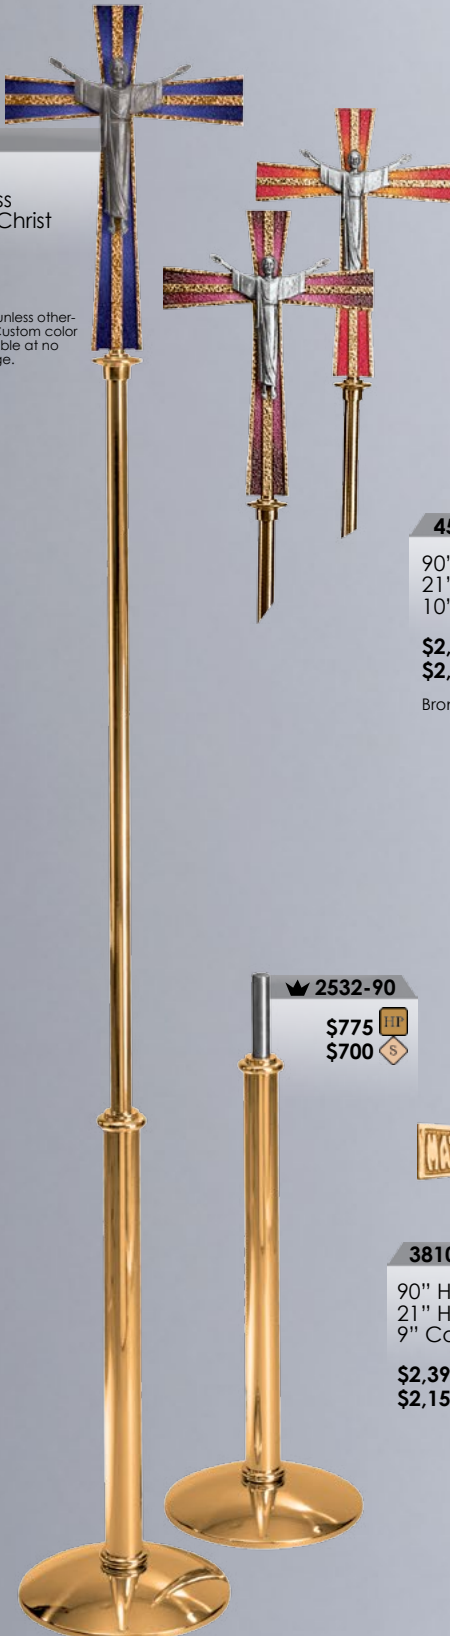

PRICES SUBJECT TO CHANGE WITHOUT NOTICE

STANDING PROCESSIONAL CRUCIFIXES

WOOD FINISH WHEN ORDERING. ALL ITEMS OVEN BAKED FOR DURABILITY. PROCESSIONAL STAFFS PROTECTED FROM TARNISHING WITH A CLEAR VINYL SLEEVE. STANDS INCLUDED. MOST FIGURES ARE INTERCHANGEABLE. PRICES MAY VARY.

SHOWN AND PRICED IN BRONZE. BRASS 10% ADDITIONAL. PLEASE SPECIFY METAL OR

MADE IN USA

HP = HIGH POLISH **S** = SATIN

5540-271

89" H
20" H Cross
10" Risen Christ

$2,625
$2,365

Color as shown unless otherwise specified. Custom color matching available at no additional charge.