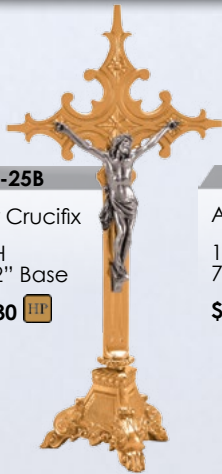

466-25B

Altar Crucifix

24" H
7-1/2" Base

$1,730 HP