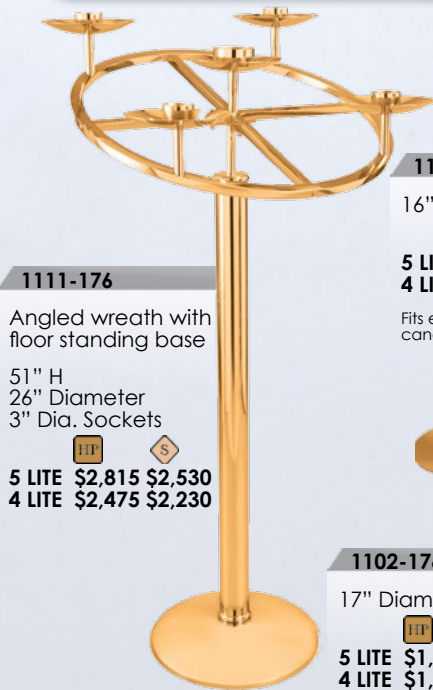

PRICES SUBJECT TO CHANGE WITHOUT NOTICE

SHOWN AND PRICED IN BRONZE. BRASS 10% ADDITIONAL. PLEASE SPECIFY METAL AND FINISH WHEN ORDERING. ALL ITEMS OVEN BAKED FOR DURABILITY. SUPPLIED WITH 1-1/2" DIA. OUTER SOCKETS, WITH CENTER SOCKET FOR CHRIST CANDLE UNLESS OTHERWISE NOTED. ADVENT WREATHS EXCEPT 1111-176 FIT EXISTING PASCHAL CANDLESTICKS WITH A 2" SOCKET. OTHER SIZE ADAPTERS AVAILABLE.

ADVENT WREATHS

MADE IN USA

HP = HIGH POLISH S = SATIN

1111-176
Angled wreath with floor standing base
51" H
26" Diameter
3" Dia. Sockets
HP S
5 LITE $2,815 $2,530
4 LITE $2,475 $2,230