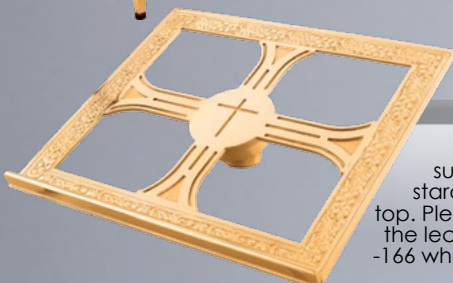

216-165
8" H
13" x 12" Bookrest
\$940 HP
\$845 S

-166
May be substituted for standard lectern top. Please change the lectern suffix to -166 when ordering.
\$2020 S
Plus the cost of lectern base.

1102-35
3-1/2" H
15" x 10"
Bookrest
\$255 S