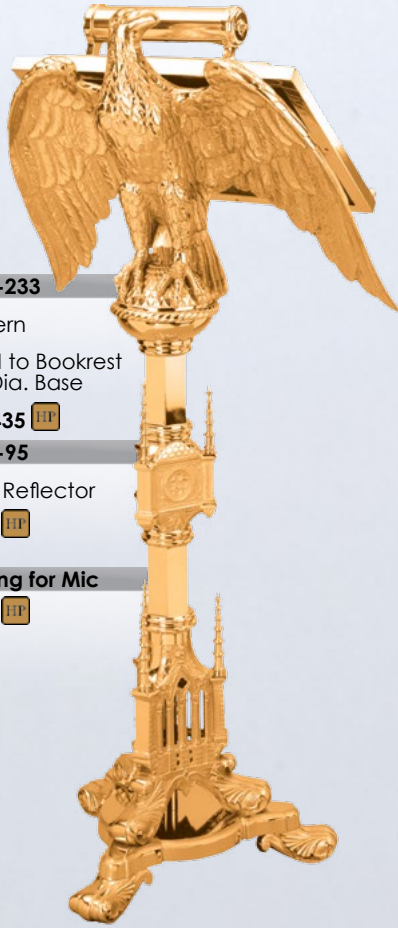

PRICES SUBJECT TO CHANGE WITHOUT NOTICE

SHOWN AND PRICED IN BRONZE.
BRASS 10% ADDITIONAL. PLEASE
SPECIFY METAL WHEN ORDERING.

AVAILABLE IN HIGH POLISH FINISH ONLY. ALL ITEMS OVEN BAKED FOR DURABILITY. GLOBES OR CYLINDERS FOR
SANCTUARY LAMPS SOLD SEPARATELY.

HP = HIGH POLISH

499 STYLE SANCTUARY SET

MADE IN USA

499-233

Lectern

42" H to Bookrest
18" Dia. Base

$16,435

101-95

Light Reflector

$790

Wiring for Mic

$320