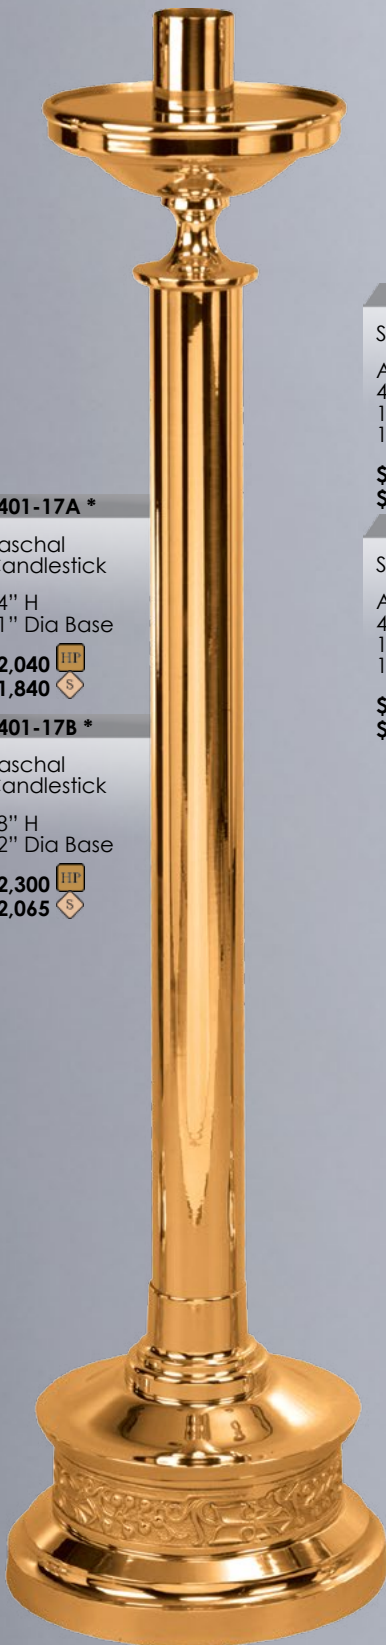

PRICES SUBJECT TO CHANGE WITHOUT NOTICE

401 STYLE SANCTUARY SET

SHAFTS AT NO ADDITIONAL CHARGE. OTHER WOODS AVAILABLE, PLEASE CALL FOR A QUOTE. FLUTED SHAFTS 15% ADDITIONAL. ALL ITEMS OVEN BAKED FOR DURABILITY. GLOBES OR CYLINDERS FOR SANCTUARY LAMPS SOLD SEPARATELY.

MADE IN USA

SHOWN AND PRICED IN BRONZE, BRASS 10% ADDITIONAL. PLEASE SPECIFY METAL WHEN ORDERING. ITEMS MARKED WITH * ARE AVAILABLE WITH SMOOTH WALNUT OR OAK

HP = HIGH POLISH **S** = SATIN

401-17A *
Paschal Candlestick
44" H
11" Dia Base
$2,040
$1,840

401-17B *
Paschal Candlestick
48" H
12" Dia Base
$2,300
$2,065