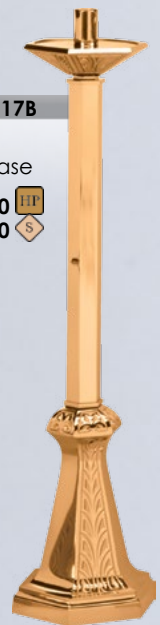

434-17B
48" H
11" Base
$4,750 **HP**
$4,270 **S**