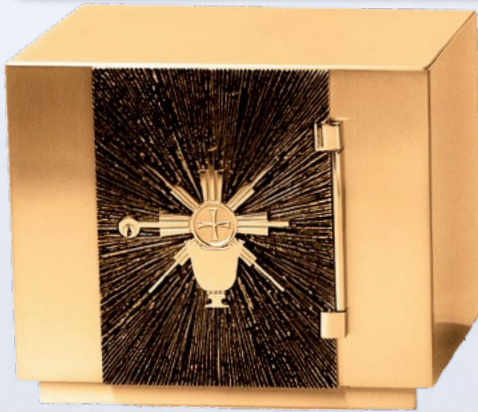

PRICES SUBJECT TO CHANGE WITHOUT NOTICE

SHOWN AND PRICED IN BRONZE. CALL FOR A QUOTE IN BRASS OR ALUMINUM.
HIGH POLISH ACCENTS ON SATIN HOUSINGS AVAILABLE WHERE NOTED.
INTERIORS LINED WITH WHITE FABRIC. OVEN BAKED FOR DURABILITY. SUPPLIED
WITH TWO PLAIN KEYS. FANCY HANDLED KEYS AVAILABLE AT ADDITIONAL COST.

TABERNACLES

MADE IN USA

HP = HIGH POLISH S = SATIN C = HP/SATIN COMBO

8627
16" W
x 17" H x 12" D
Door Opening
8-1/4" W x
10-1/2" H
S $4,550
Vault Lock