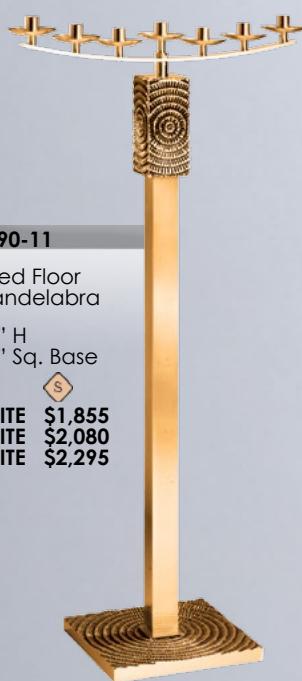

= SATIN

390-17

Paschal Candlestick

48" H
11" Sq. Base

\$1,965

390-11

Fixed Floor Candelabra

48" H
11" Sq. Base

\$1,855
\$2,080
\$2,295

390-228A

Standing Vase

Adjustable from
42" to 65" H
12" H Vase
11" Sq. Base

\$2,260

390-228B

Standing Vase

Adjustable from
42" to 65" H
15" H Vase
11" Sq. Base