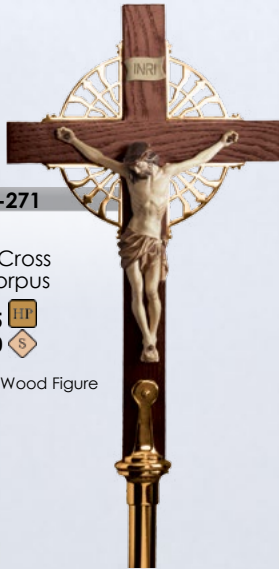

PRICES SUBJECT TO CHANGE WITHOUT NOTICE

SHOWN AND PRICED
IN BRONZE. BRASS
10% ADDITIONAL.
PLEASE SPECIFY

STANDING PROCESSIONAL CRUCIFIXES

METAL OR WOOD FINISH WHEN ORDERING. ALL ITEMS OVEN BAKED FOR DURABILITY. PROCESSIONAL STAFFS PROTECTED FROM TARNISHING WITH A CLEAR VINYL SLEEVE. STANDS INCLUDED. MOST FIGURES ARE INTERCHANGEABLE. PRICES MAY VARY.

HP = HIGH POLISH S = SATIN

MADE IN USA

4501-271

89" H
20" H Cross
10" Corpus

$3,425 HP
$3,080 S

Carved Wood Figure