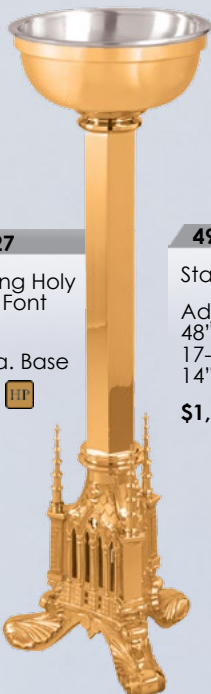

499-27

Standing Holy
Water Font

36" H
13" Dia. Base

$3,320