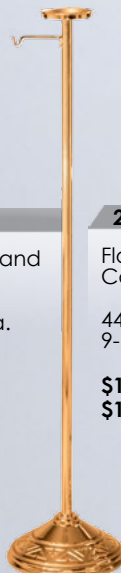

Paschal Candlestick

44" H
10-1/2" Dia. Base

\$1,675 **HP**
\$1,490 **S**

240-17B

Paschal Candlestick

48" H
14" Dia Base

\$2,410 **HP**
\$2,150 **S**

240-208

Fixed Floor Candelabra

60" H
11-1/2" Dia. Base

3 LITE **\$1,500** **\$1,355**
5 LITE **\$1,820** **\$1,640**
7 LITE **\$2,080** **\$1,875**

240-78

Censer Stand

52" H
9-1/2" Dia. Base

\$980 **HP**
\$865 **S**

240-129

Floor Candlestick

44" H
9-1/2" Dia Base

\$1,305 **HP**
\$1,175 **S**

240-131

Standing Vase

Adjustable 50" to 73" H
17-1/2" H Vase
9-1/2" Base

\$1,320 **HP**
\$1,195 **S**