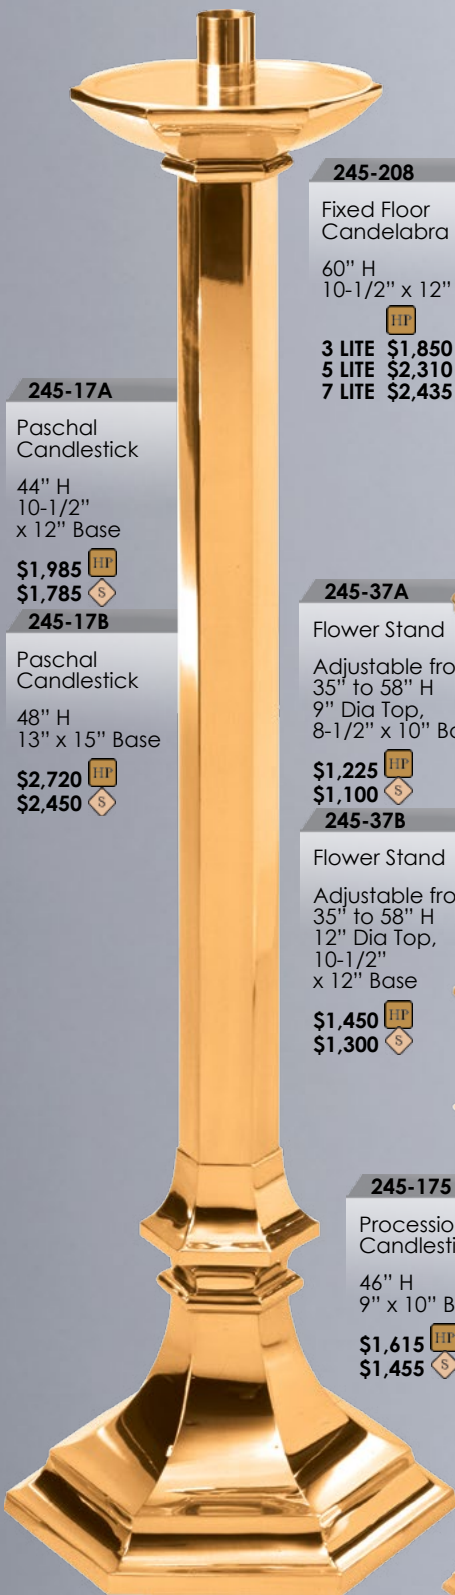

PRICES SUBJECT TO CHANGE WITHOUT NOTICE

MADE IN USA

245 STYLE SANCTUARY SET

SHOWN AND PRICED IN BRONZE. BRASS 10% ADDITIONAL. PLEASE SPECIFY METAL AND FINISH WHEN ORDERING. ALL ITEMS OVEN BAKED FOR DURABILITY. GLOBES OR CYLINDERS FOR SANCTUARY LAMPS SOLD SEPARATELY.

HP = HIGH POLISH S = SATIN