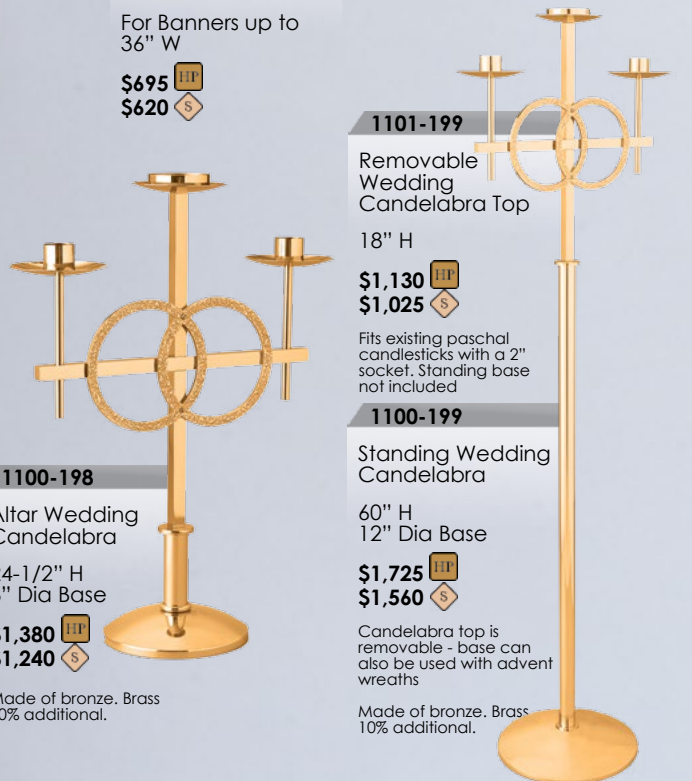

1101-199
Removable Wedding Candelabra Top
18" H
$1,130
$1,025
Fits existing paschal candlesticks with a 2" socket. Standing base not included.

1100-198
Altar Wedding Candelabra
24-1/2" H
8" Dia Base
$1,380
$1,240
Made of bronze. Brass 10% additional.

1100-199
Standing Wedding Candelabra
60" H
12" Dia Base
$1,725
$1,560
Candelabra top is removable - base can also be used with advent wreaths
Made of bronze. Brass 10% additional.