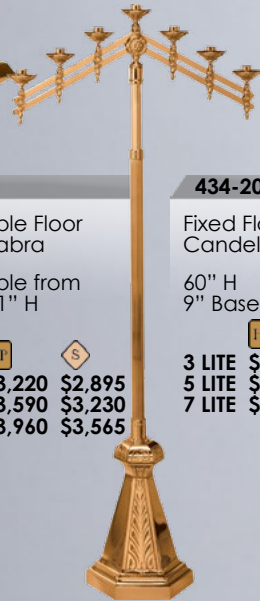

\$4,750 HP
\$4,270 S

434-12

Adjustable Floor Candelabra

Adjustable from 43" to 61" H
9" Base

HP S
3 LITE \$3,220 \$2,895
5 LITE \$3,590 \$3,230
7 LITE \$3,960 \$3,565

434-208

Fixed Floor Candelabra

60" H
9" Base