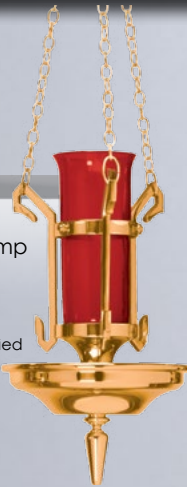

HP = HIGH POLISH **S** = SATIN

233-50
Hanging Sanctuary Lamp

\$2,710 **HP**
\$2,440 **S**

Cannot be Electrified

1112-50
Hanging Sanctuary Lamp

\$1,535 **HP**
\$1,385 **S**

Cannot be Electrified

416-50
Hanging Sanctuary Lamp