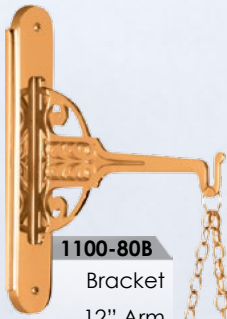

1100-80B

Bracket
12" Arm
Projection

$685 HP
$610 S