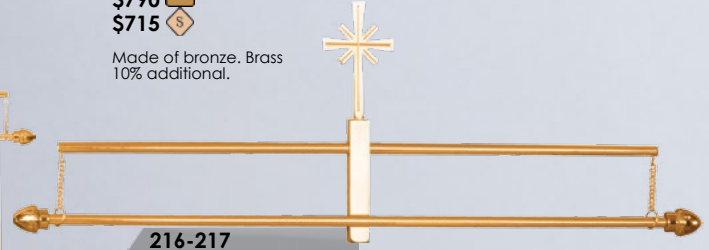

216-217
Wall-Mounted Banner Hanger
For Banners up to 36" W
$695
$620