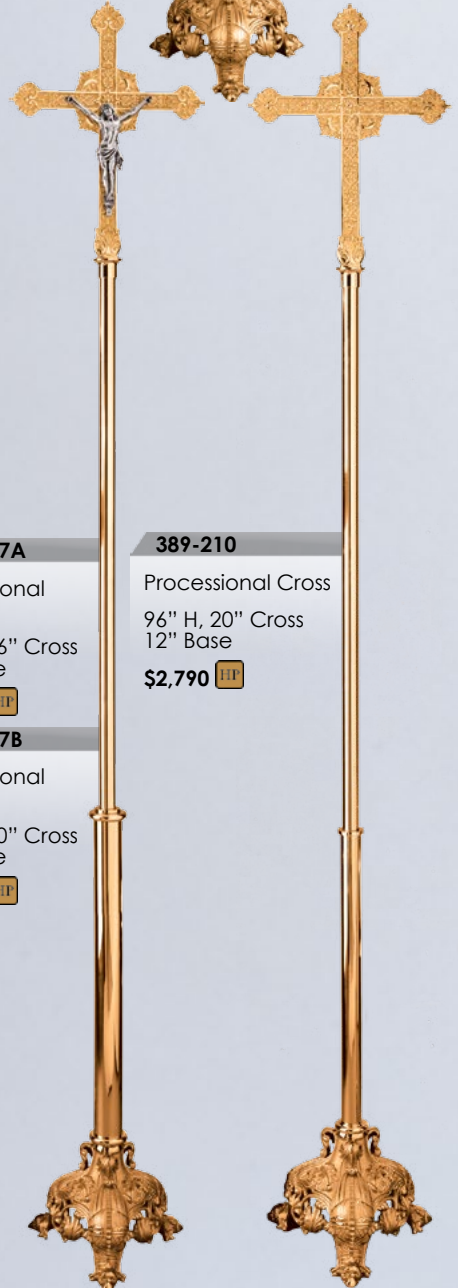

76" H
17" Base

\$11,665 HP

389-37A

Flower Stand

Adjustable from 36" to 60" H
9" Top, 10" Base

\$1,555 HP

389-207A

Processional Crucifix