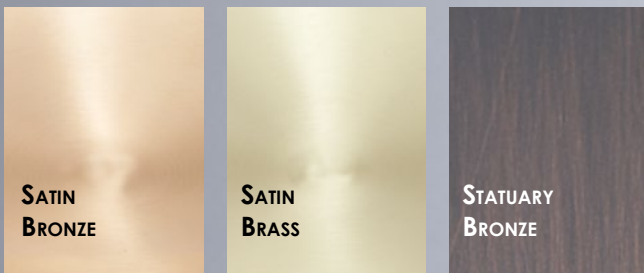

SHIPMENTS: All items are inspected prior to shipping and packed carefully according to current industry best practices. Title of merchandise ownership transfers when merchandise is picked up by the shipment carrier. When you receive a shipment, visually inspect the exterior of the package(s). Immediately report any exterior damage or evidence of rough handling to the carrier's agent and take pictures of the damage PRIOR to signing for the delivery. After accepting a delivery, please promptly unpack and examine all merchandise. Waiting an extended period of time to open and inspect your shipment may negate your ability to make a damaged shipment claim.

DAMAGED MERCHANDISE: Of the thousands of shipments to leave our factory each year, less than 0.5% arrive with damage. If your order is one of the rare exceptions to arrive with damage, please KEEP ALL CARTONS AND PACKING MATERIALS and contact your dealer IMMEDIATELY. Do not assume damage occurred prior to shipment.

MISSING MERCHANDISE: If it appears merchandise is missing from your order, please thoroughly re-inspect the shipment and packaging. Smaller items may be concealed within packaging materials such as packing foam which can expand to surround and hide items within a shipment. Please contact your dealer right away if merchandise is missing.

EXAMPLE METAL FINISHES