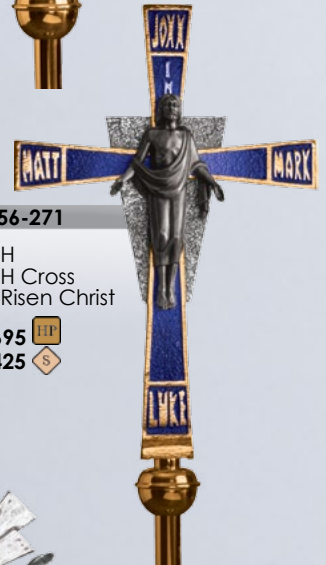

4545-271

90" H
21" H Cross
10" Corpus

\$2,310
\$2,080

Bronze or Silver Finish

4556-271

90" H
21" H Cross
10" Risen Christ

\$2,695
\$2,425

2532-90