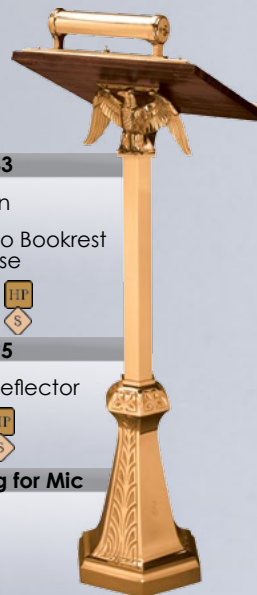

434-33

Lectern

48" H to Bookrest
11" Base

HP S
$5,655
$5,090

101-95

Light Reflector

HP S
$790
$715

Wiring for Mic

$320