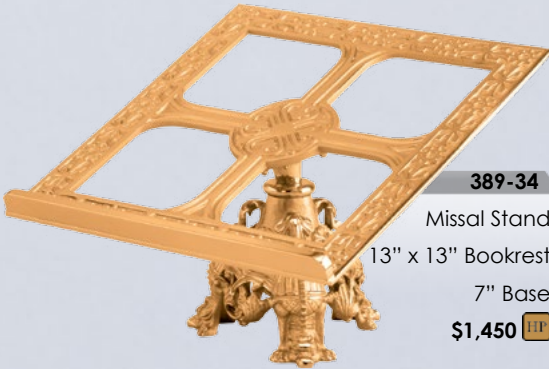

389-34

Missal Stand
13" x 13" Bookrest
7" Base
$1,450