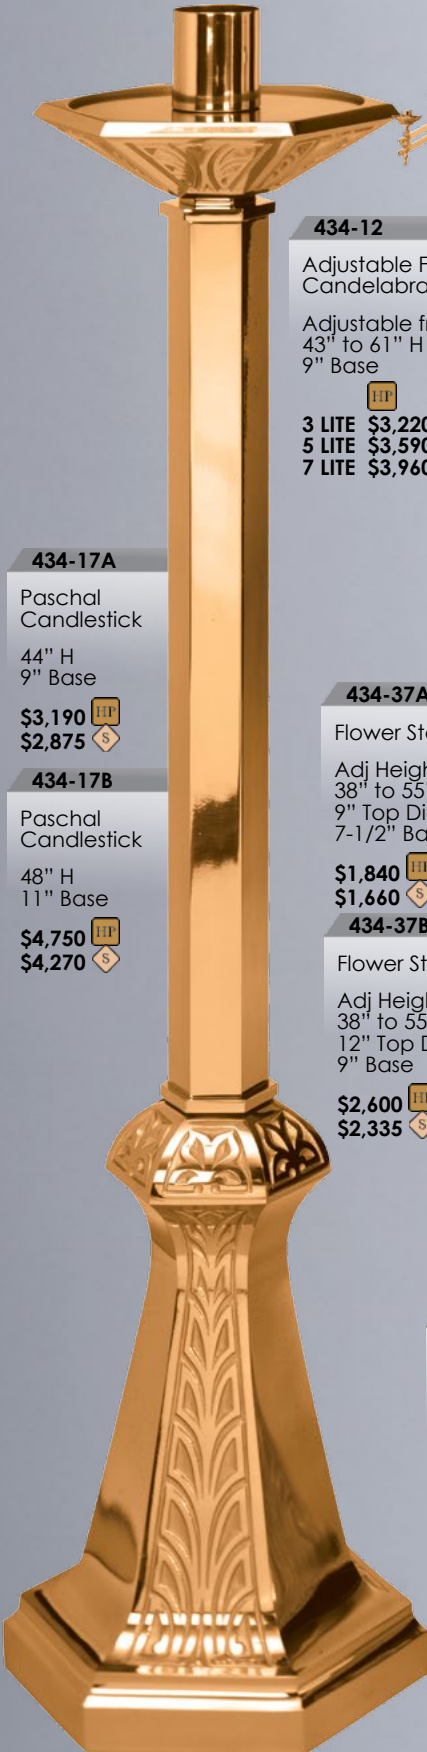

PRICES SUBJECT TO CHANGE WITHOUT NOTICE

MADE IN USA

434 STYLE SANCTUARY SET

SHOWN AND PRICED IN BRONZE. BRASS 10% ADDITIONAL. PLEASE SPECIFY METAL AND FINISH WHEN ORDERING. ALL ITEMS OVEN BAKED FOR DURABILITY. GLOBES OR CYLINDERS FOR SANCTUARY LAMPS SOLD SEPARATELY.

HP = HIGH POLISH S = SATIN