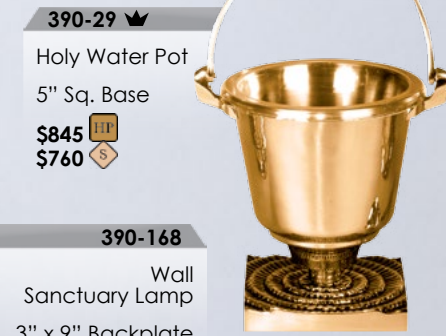

390-47
Altar Sanctuary Lamp
4" H
5" Sq. Base
$775 S
Cylinder Sold Separately, **$125**

390-168
Wall Sanctuary Lamp
3" x 9" Backplate
7-1/2" Arm Projection,
9" Total Projection
$925 S
Cylinder Sold Separately, **$125**