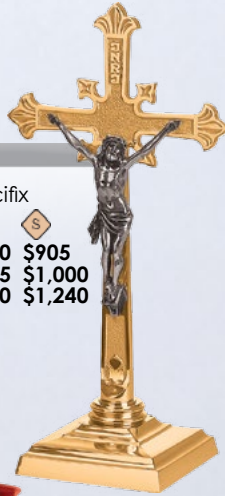

1100-80B
Bracket
12" Arm
Projection
$685 HP
$610 S

537-168
Wall
Sanctuary Lamp
7" Arm Projection
$1,065 HP
$950 S
Globe Sold
Separately, $95.

537-133
Altar Crucifix
$1,000 HP $905 S
12" $1,115 $1,000
17" $1,370 $1,240