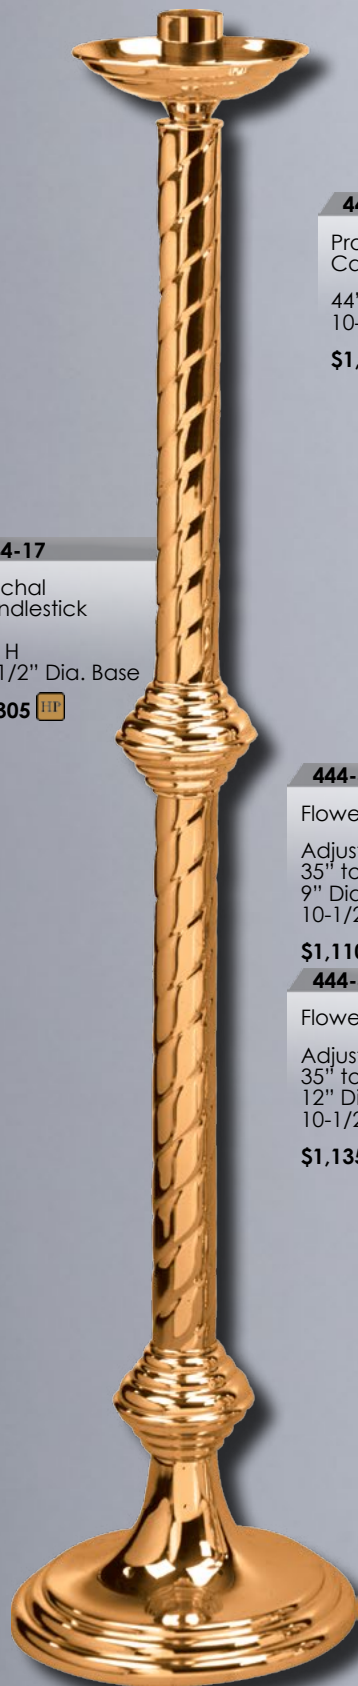

SHOWN AND PRICED IN BRONZE. BRASS 10% ADDITIONAL. PLEASE SPECIFY METAL WHEN ORDERING.

= HIGH POLISH

444-17

Paschal
Candlestick

48" H
10-1/2" Dia. Base

\$1,305

444-206

Processional
Candlestick