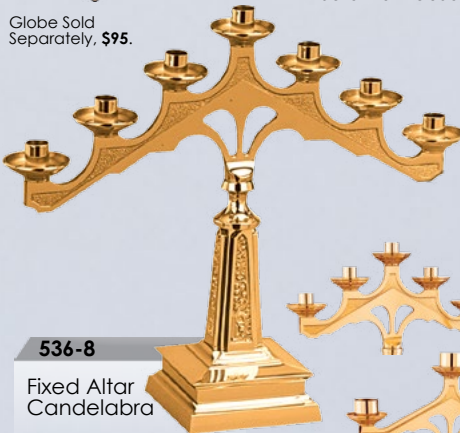

536-48
Hanging
Sanctuary Lamp
with 1100-80B
Bracket
$2,495 HP
$2,245 S
Globe Sold
Separately, $95.

536-50
Hanging
Sanctuary Lamp
$1,815 HP
$1,635 S
Globe Sold Separately, $95.
Bracket Not Included

536-LA
Altar Candlestick
5" Sq. Base
$895 HP
$795 S

536-29
Holy Water Pot
5" Sq. Base
$855 HP
$765 S

536-8
Fixed Altar
Candelabra
6" Sq. Base
$1,935 HP
$1,735 S
3 LITE
$2,200 HP
$1,985 S
5 LITE
$2,445 HP
$2,200 S
7 LITE