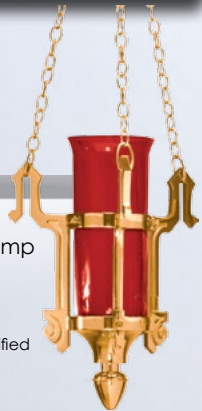

\$1,400 **HP**
\$1,260 **S**

Cannot be Electrified

1113-50
Hanging Sanctuary Lamp

\$1,365 **HP**
\$1,235 **S**

Cannot be Electrified

216-201-14
Electric Sanctuary Lamp

15" H

\$475 **HP**
\$420 **S**