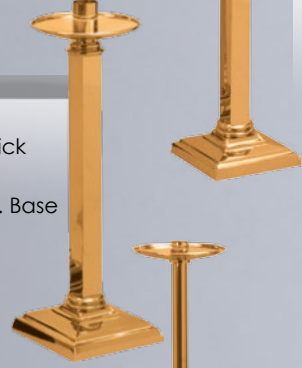

537-227
Paschal Candlestick
28" H
9-1/2" Sq. Base
$985 HP
$895 S