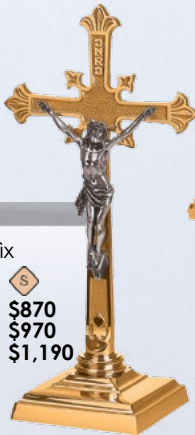

536-133
Altar Crucifix
$945 HP
$870 S
$1,075 HP
$970 S
$1,320 HP
$1,190 S