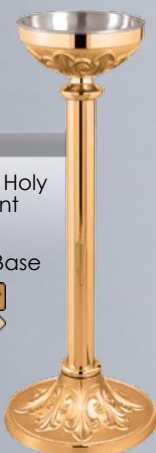

HP = HIGH POLISH S = SATIN

232-208
Fixed Floor Candelabra
60" H
10-1/2" Dia. Base
HP S
3 LITE \$1,590 \$1,435
5 LITE \$1,870 \$1,680
7 LITE \$2,185 \$1,965

232-12
Adjustable Floor Candelabra
Adjustable from 38" to 60" H
10-1/2" Dia. Base
HP S
3 LITE \$1,765 \$1,590
5 LITE \$2,135 \$1,915
7 LITE \$2,520 \$2,270

232-131
Standing Vase
Adjustable from 50" to 73" H
17-1/2" H Vase
9" Dia. Base
\$1,485 HP
\$1,340 S

232-218A
Standing Vase
Adjustable from 47" to 70" H
12" H Vase, 9" Dia. Base
\$1,355 HP
\$1,220 S
232-218B
Standing Vase
Adjustable from 47" to 70" H
15" H Vase, 9" Dia. Base
\$1,655 HP
\$1,500 S

232-78
Censer Stand
53" H
9" Dia. Base
\$1,020 HP
\$920 S

232-129
Floor Candlestick
44" H
9" Dia. Base
\$1,380 HP
\$1,245 S

232-27
Standing Holy Water Font
36" H
14" Dia. Base
\$2,780 HP
\$2,500 S

232-37A
Flower Stand
Adjustable from 34" to 57" H
9" Dia. Top, 9" Dia. Base
\$1,060 HP
\$945 S
232-37B
Flower Stand
Adjustable from 34" to 57" H
12" Dia. Top, 10-1/2" Dia. Base
\$1,135 HP
\$1,025 S

232-175
Processional Candlestick
46" H
10-1/2" Dia. Base
\$1,410 HP
\$1,270 S

232-206
Processional Candlestick
44" H
10-1/2" Dia. Base
\$1,675 HP
\$1,505 S

232-169A
Standing Sanctuary Lamp
44" H
10-1/2" Dia. Base
\$2,180 HP
\$1,965 S
Globe Sold Separately, \$95