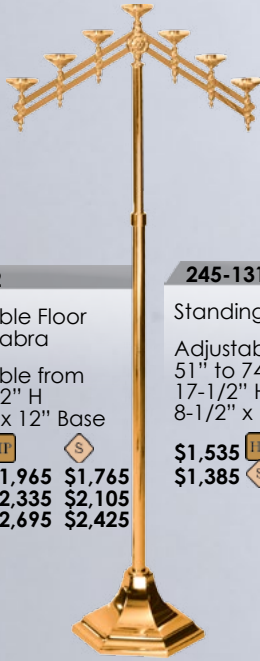

\$2,720 HP
\$2,450 S

245-208

Fixed Floor Candelabra

60" H
10-1/2" x 12" Base

3 LITE \$1,850 HP \$1,665 S
5 LITE \$2,310 HP \$1,910 S
7 LITE \$2,435 HP \$2,185 S

245-12

Adjustable Floor Candelabra

Adjustable from 39" to 62" H
10-1/2" x 12" Base

3 LITE \$1,965 HP \$1,765 S
5 LITE \$2,335 HP \$2,105 S
7 LITE \$2,695 HP \$2,425 S

245-131

Standing Vase

Adjustable from 51" to 74" H
17-1/2" H Vase
8-1/2" x 10" Base

\$1,535 HP
\$1,385 S

245-218A

Standing Vase