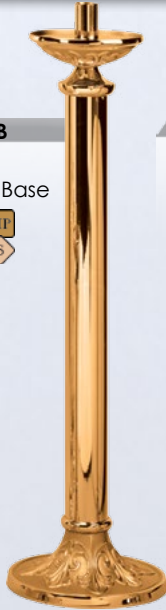

232-17B

48" H
14" Dia. Base

$2,610
$2,345