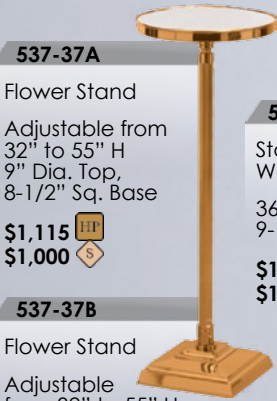

537-37A
Flower Stand
Adjustable from 32" to 55" H
9" Dia. Top,
8-1/2" Sq. Base
$1,115 HP
$1,000 S