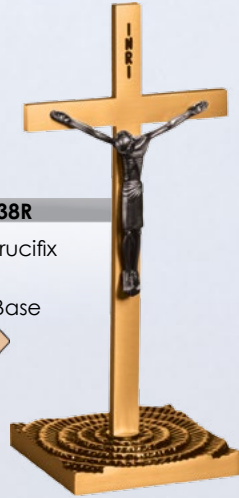

390-138R
Altar Crucifix
12" H
5" Sq. Base
$725 S