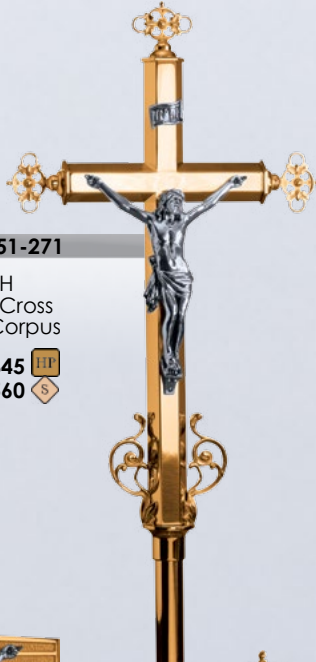

\$2,775 HP
\$2,495 S

Carved Wood Figure

3811-271

88" H
18" Cross
10" Corpus

\$2,750 HP
\$2,475 S

Carved Wood Figure

4551-271

91" H
20" Cross
9" Corpus