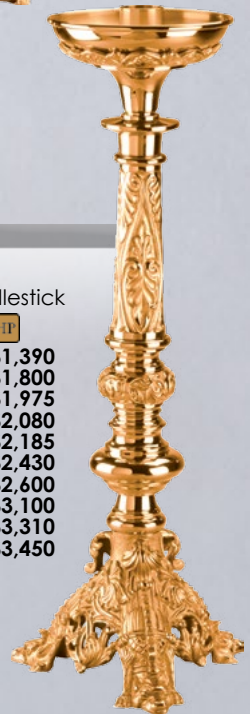

389-

Altar Candlestick
12" $1,390
18" $1,800
20" $1,975
22" $2,080
24" $2,185
26" $2,430
28" $2,600
32" $3,100
34" $3,310
36" $3,450