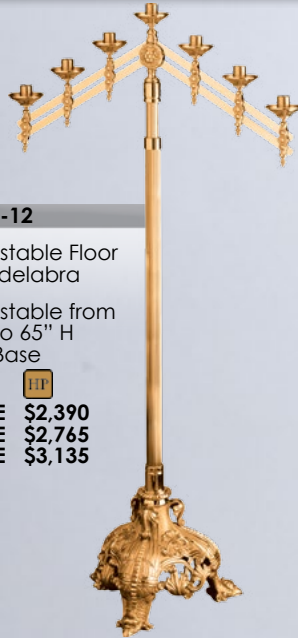

389-12

Adjustable Floor Candelabra

Adjustable from 42" to 65" H
12" Base

3 LITE $2,390 HP
5 LITE $2,765
7 LITE $3,135