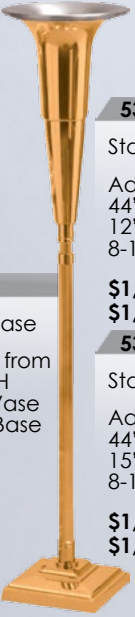

537-12
Adjustable Floor Candelabra
Adjustable from 36" to 58" H
9-1/2" Sq. Base
HP S
3 LITE \$1,800 \$1,615
5 LITE \$2,130 \$1,910
7 LITE \$2,510 \$2,265

537-131
Standing Vase
Adjustable from 48" to 70" H
17-1/2" H Vase
8-1/2" Sq. Base
\$1,535 HP
\$1,385 S