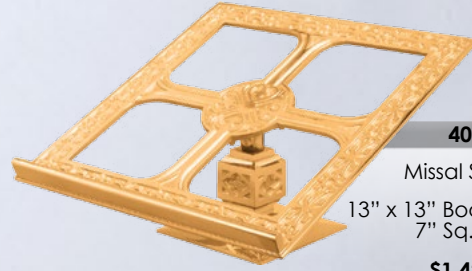

408 STYLE SANCTUARY SET

MADE IN USA

HP = HIGH POLISH S = SATIN

499-80
Bracket
4 1/2" W
x 31 1/2" H
18" Projection
\$1,010 HP
\$910 S

408-133B
Altar Crucifix
18" H
5" Sq. Base
\$1,425 HP
\$1,280 S

408-133A
Altar Crucifix
12" H
4-1/2" Sq. Base
\$1,125 HP
\$1,015 S