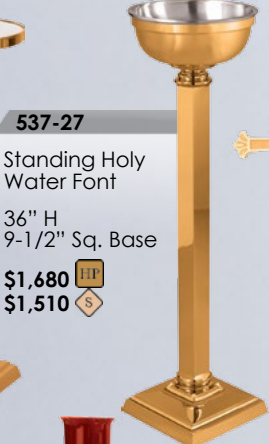

537-27
Standing Holy Water Font
36" H
9-1/2" Sq. Base
$1,680 HP
$1,510 S