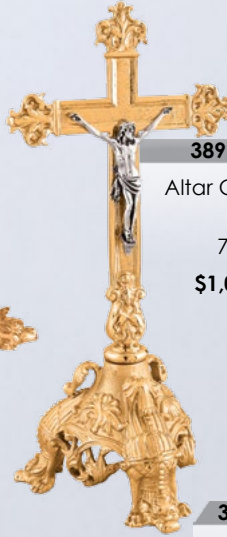

Altar Crucifix
12" H
6" Base
$925

Altar Vase
A. 15" $985
B. 17" $1,080
C. 21" $1,525

389-133S

Altar Crucifix
16" H
7" Base
$1,085