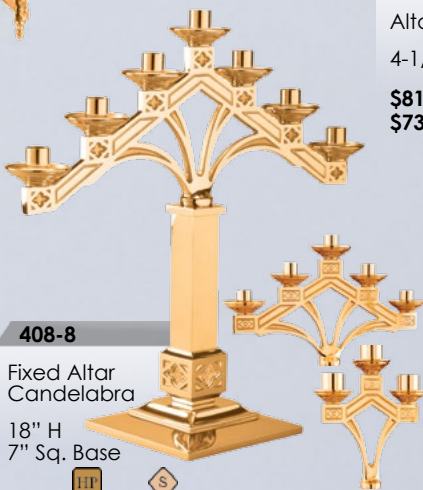

408-8
Fixed Altar Candelabra
18" H
7" Sq. Base
\$1,445 HP
\$1,300 S
5 LITE
\$1,620 HP
\$1,455 S

408-S
Altar Candlestick
5" Sq. Base
\$745 HP
\$675 S

408-
Altar Candlestick
\$895 HP
\$795 S
14"
\$920 HP
\$830 S
16"
\$945 HP
\$855 S
18"
\$970 HP
\$880 S
20"
\$1,000 HP
\$905 S
22"
\$1,035 HP
\$935 S