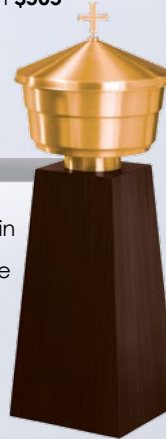

1137-2C

36" H
to Top of Basin
32" Dia. Bowl
20" x 20" Base

$4,855

1137-2A

36" H
to Top of Basin
17" Dia. Bowl
13" x 13" Base

$2,505