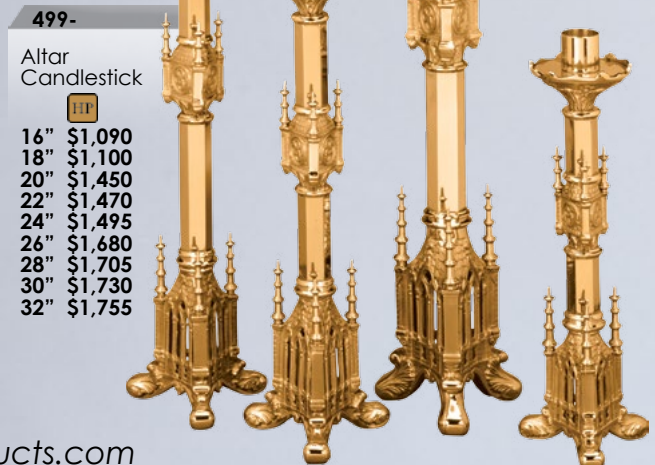

Altar Sanctuary Lamp

6" Dia. Base

\$940

Globe Sold Separately, \$95.

499-S

Altar Candlestick

4-1/2" H
7" Dia. Base

\$575