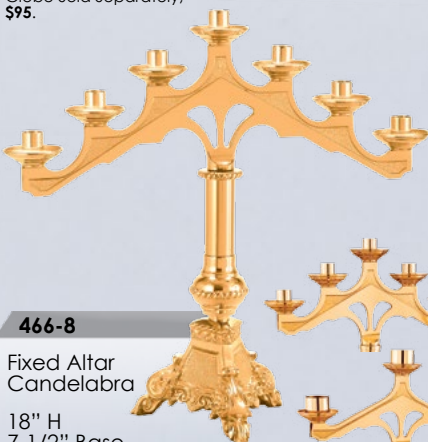

466-48

Hanging
Sanctuary Lamp
with 499-80
Bracket

$5,490 HP

Globe Sold Separately,
$95.

466-50

Hanging
Sanctuary Lamp

$4,445 HP

Globe Sold
Separately, $95.
Bracket Not Included

466-168

Wall
Sanctuary Lamp

4.5" x 32"
Backplate
10" Arm Projection

$1,930 HP

Globe Sold
Separately, $95.

466-12"

Altar Candlestick

7-1/2" Base

$1,270 HP

466-18"

Altar Candlestick

7-1/2" Base

$1,500 HP

466-8

Fixed Altar
Candelabra

18" H
7-1/2" Base

3-LITE $1,530
5-LITE $1,820
7-LITE $1,995