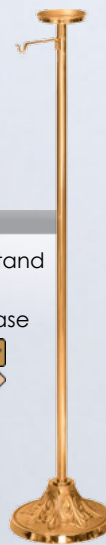

232-129
Floor Candlestick
44" H
9" Dia. Base
$1,380 HP
$1,245 S