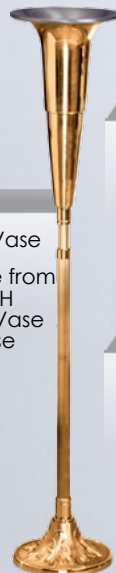

232-218A
Standing Vase
Adjustable from 47" to 70" H
12" H Vase, 9" Dia. Base
$1,355 HP
$1,220 S
232-218B
Standing Vase
Adjustable from 47" to 70" H
15" H Vase, 9" Dia. Base
$1,655 HP
$1,500 S