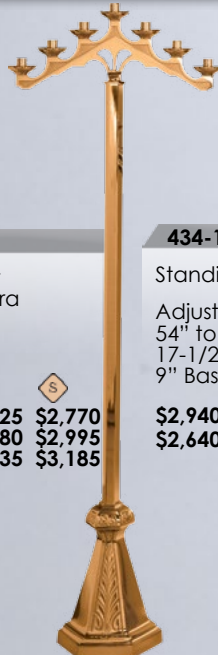

434-208

Fixed Floor Candelabra

60" H
9" Base

HP S
3 LITE $3,025 $2,770
5 LITE $3,280 $2,995
7 LITE $3,535 $3,185