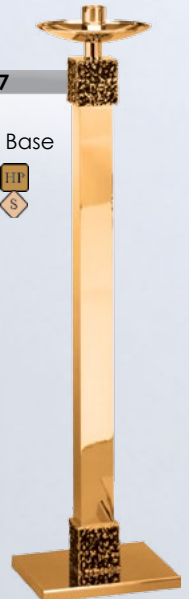

PRICES SUBJECT TO CHANGE WITHOUT NOTICE

PASCHAL CANDLESTICKS

SHOWN AND PRICED IN BRONZE. BRASS 10% ADDITIONAL. PLEASE SPECIFY METAL AND FINISH WHEN ORDERING. ALL ITEMS OVEN BAKED FOR DURABILITY. 2" SOCKETS WITH 1/2"-13 THREAD STANDARD, OTHER SOCKET SIZES AVAILABLE.

MADE IN USA

HP = HIGH POLISH **S** = SATIN

240-17B
48" H
14" Dia. Base
$2,410 **HP**
$2,150 **S**

240-17A
44" H
10-1/2" Dia. Base
$1,675 **HP**
$1,490 **S**

240-227
28" H
14" Dia. Base
$2,040 **HP**
$1,835 **S**

536-17A
42" H
9-1/2" Sq. Base
$3,415 **HP**
$3,070 **S**

536-17B
44" H
12" Sq. Base
$4,320 **HP**
$3,890 **S**

495-17
48" H
12" Sq. Base
$1,765 **HP**
$1,590 **S**

536-227A
29" H
9-1/2" Sq. Base
$3,060 **HP**
$2,760 **S**

536-227B
31" H
12" Sq. Base
$3,580 **HP**
$3,220 **S**

495-227
28" H
12" Sq. Base
$1,715 **HP**
$1,545 **S**

401-17A
44" H
11" Dia. Base
$2,040 **HP**
$1,840 **S**

401-17B
48" H
12" Dia. Base
$2,300 **HP**
$2,065 **S**

434-17A
44" H
9" Base
$3,190 **HP**
$2,875 **S**

434-17B
48" H
11" Base
$4,750 **HP**
$4,270 **S**

401-227A
28" H
11" Dia. Base
$1,860 **HP**
$1,675 **S**

401-227B
28" H
12" Dia. Base
$2,070 **HP**
$1,860 **S**

434-227A
28" H
9" Base
$3,035 **HP**
$2,725 **S**

434-227B
28" H
11" Base
$4,350 **HP**
$3,915 **S**