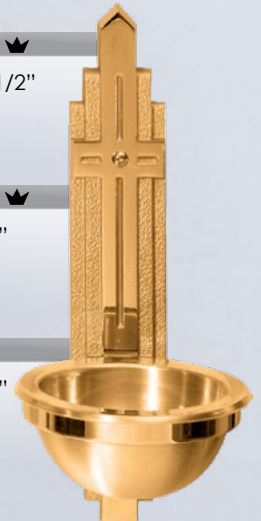

PRICES SUBJECT TO CHANGE WITHOUT NOTICE

HOLY WATER FONTS

SHOWN AND PRICED IN BRONZE. CALL FOR A QUOTE IN BRASS OR ALUMINUM. HIGH POLISH AVAILABLE WHERE NOTED. PLEASE SPECIFY METAL AND FINISH WHEN ORDERING. ALL ITEMS OVEN BAKED FOR DURABILITY. SUPPLIED WITH METAL BOWLS AND PLASTIC LINERS. A SIZE BOWL : 3-1/2" DIA. B SIZE BOWL: 5-1/8" DIA. C SIZE BOWL 6-5/8" DIA.

MADE IN USA

= HIGH POLISH = SATIN

242-83C

7-1/2" x 16"
Backplate

$525
$470

231-83C

8" x 16"
Backplate

$710
$640

2530-83B

3-1/2" x 10"
Backplate

$420
$385

2531-83B

2-3/4" x 9"
Backplate

$390
$355

216-83A

1-3/4" x 8"
Backplate

$340
$310

2530-83C

6-1/2" x 15"
Backplate

$530
$485

2531-83C

3" x 11" Backplate

$525
$475

216-83B

1-3/4" x 8"
Backplate

$350
$320

257-83C

7" x 16"
Backplate

$735
$670

2539-83B

5" x 10" Backplate

$400
$365

2519-83A

1-3/4" x 9-1/2"
Backplate

$360
$330

2518-83B

3-1/2" x 10"
Backplate

$370

2519-83B

2" x 12-1/2"
Backplate

$455
$405

2536-83B

5" x 10"
Backplate

$710

2519-83C

3" x 15-1/2"
Backplate

$555
$505

2540-83B

9-1/2" x 2-1/2"
Backplate

$470
$415

2533-83A

3" x 7" Backplate

$345
$315

536-83C

7-1/4" x 16"
Backplate

$655
$585

2533-83B

4-1/2" x 9-3/4"
Backplate

$375
$340

2533-83C

5-1/2" x 12-1/2"
Backplate

$490
$430

251-83C

7-1/2" x 16-1/2"
Backplate

$660
$585

2711-92

Holy Water
Font Bowl

A. 3-1/2" Dia $75
B. 5-1/8" Dia $80
C. 6-5/8" Dia $85

2710-92

Plastic Bowl Liner

A. 3 oz. $35
B. 8 oz. $40
C. 20 oz. $45