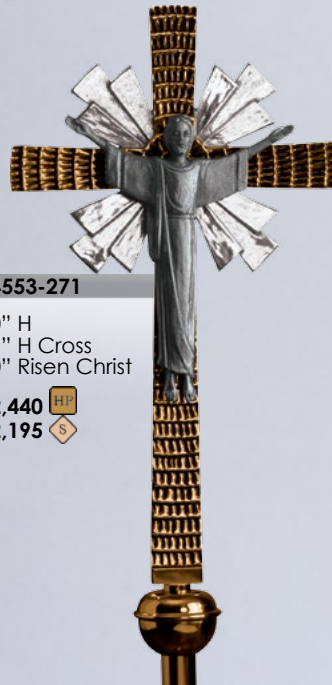

\$775
\$700

3810-271

90" H
21" H Cross
9" Corpus

\$2,395
\$2,155

4553-271

90" H
21" H Cross
10" Risen Christ

\$2,440
\$2,195

PRICES SUBJECT TO CHANGE WITHOUT NOTICE