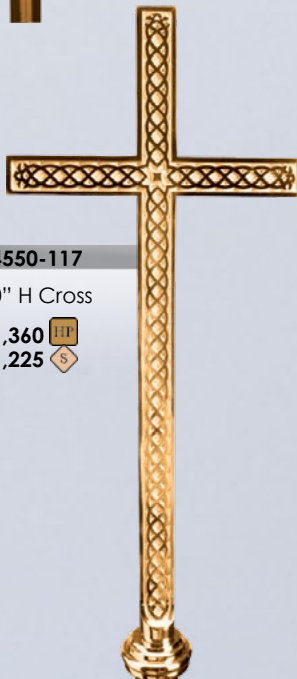

4550-117

20" H Cross

$1,360 HP
$1,225 S