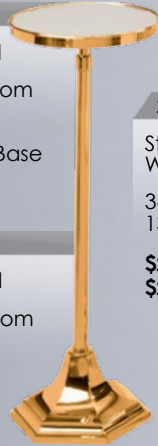

Adjustable from 47" to 70" H
12" H Vase,
8-1/2" x 10" Base

\$1,365 HP
\$1,235 S

245-218B

Standing Vase

Adjustable from 47" to 70" H
15" H Vase,
8-1/2" x 10" Base

\$1,710 HP
\$1,540 S

245-78

Censer Stand

54" H
8-1/2" x 10" Base

\$1,070 HP
\$955 S

245-37A

Flower Stand

Adjustable from 35" to 58" H
9" Dia Top,
8-1/2" x 10" Base

\$1,225 HP
\$1,100 S

245-27

Standing Holy Water Font

36" H
13" x 15" Base

\$2,990 HP
\$2,690 S

245-129

Floor Candlestick

44" H
8-1/2" x 10" Base

\$1,705 HP
\$1,535 S

245-37B

Flower Stand