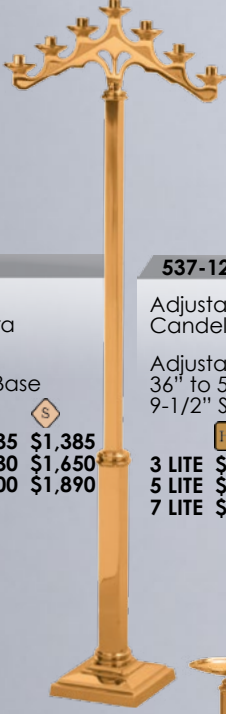

537-12
Adjustable Floor Candelabra
Adjustable from 36" to 58" H
9-1/2" Sq. Base
HP S
3 LITE $1,800 $1,615
5 LITE $2,130 $1,910
7 LITE $2,510 $2,265