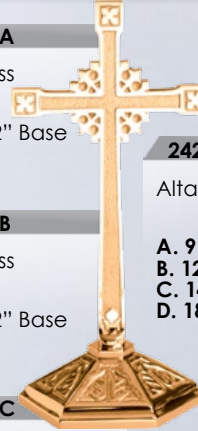

242-133B

Altar Crucifix

18" H
6" x 6-1/2" Base

$870 HP
$785 S

242-133C

Altar Crucifix

23" H
6-1/2" x 7-1/2" Base

$1,175 HP
$1,060 S

242-109A

Altar Cross

12" H
5" x 5-1/2" Base

$720 HP
$655 S