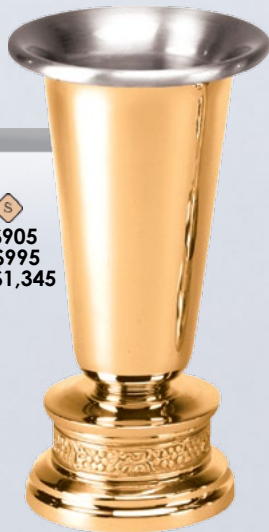

401 STYLE SANCTUARY SET

MADE IN USA

HP = HIGH POLISH S = SATIN

401-34
Missal Stand
13" x 13" Bookrest
6" Dia. Base
\$1,495
\$1,350

401-35
Missal Stand
Adjustable
13" x 13" Bookrest
\$1,270
\$1,140

401-58
Altar Vase