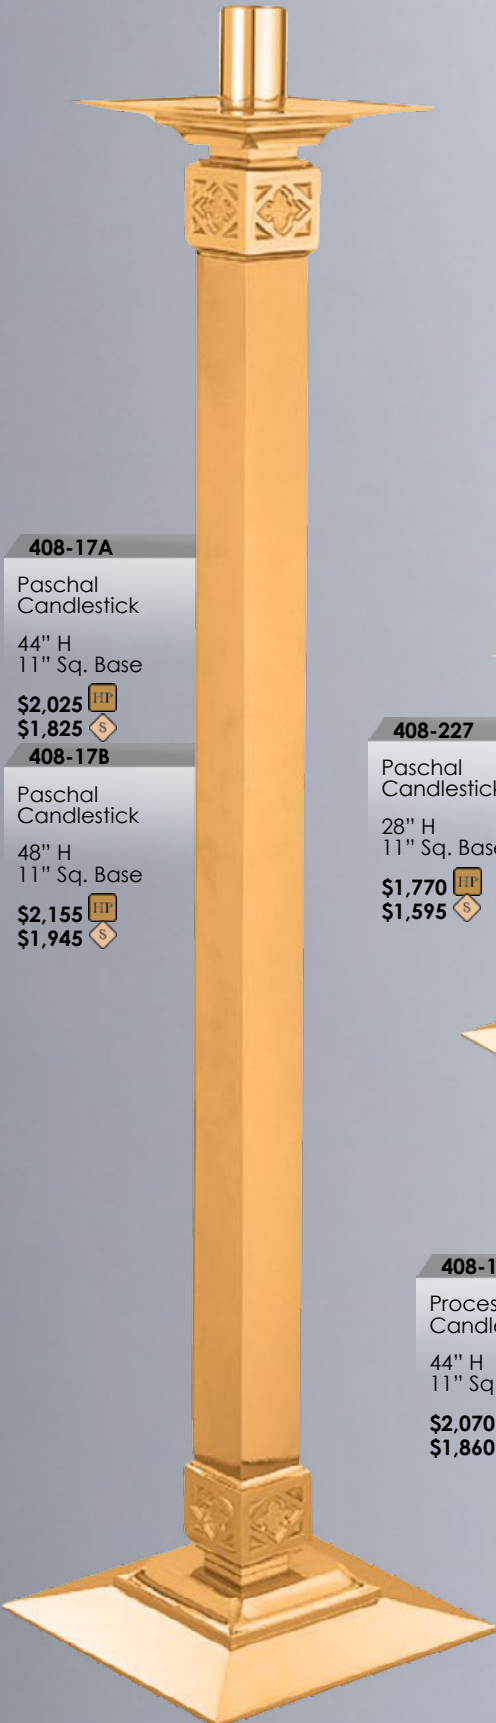

PRICES SUBJECT TO CHANGE WITHOUT NOTICE

MADE IN USA

408 STYLE SANCTUARY SET

SHOWN AND PRICED IN BRONZE. BRASS 10% ADDITIONAL. PLEASE SPECIFY METAL AND FINISH WHEN ORDERING. ALL ITEMS OVEN BAKED FOR DURABILITY. GLOBES OR CYLINDERS FOR SANCTUARY LAMPS SOLD SEPARATELY.

HP = HIGH POLISH S = SATIN

408-17A

Paschal Candlestick

44" H
11" Sq. Base

$2,025 HP
$1,825 S

408-17B

Paschal Candlestick

48" H
11" Sq. Base

$2,155 HP
$1,945 S

408-17B

Paschal Candlestick

48" H
11" Sq. Base

$1,780 HP
$1,600 S

With Wooden Shaft

408-17A

Paschal Candlestick

44" H
11" Sq. Base

$1,655 HP
$1,490 S

With Wooden Shaft

408-227

Paschal Candlestick

28" H
11" Sq. Base

$1,770 HP
$1,595 S

408-27

Standing Holy Water Font

36" H
11" Sq. Base

$2,385 HP
$2,145 S