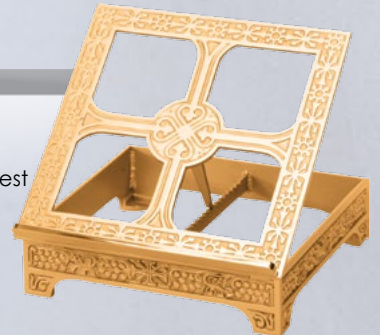

444-35
Missal Stand
Adjustable
13" x 13" Bookrest
$1,270 HP

444-168
Wall Sanctuary
Lamp
3" x 14" Backplate
7" Arm Projection
$1,015 HP
Globe Sold
Separately, $95.