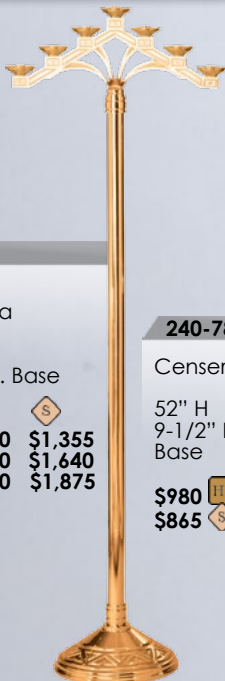

HP = HIGH POLISH S = SATIN

240-12

Adjustable Floor Candelabra

Adjustable from 38" to 60" H
11-1/2" Dia. Base

3 LITE **\$1,725** **\$1,555**
5 LITE **\$2,055** **\$1,845**
7 LITE **\$2,375** **\$2,140**

240-17A

Paschal Candlestick

44" H
10-1/2" Dia. Base

\$1,675 **HP**
\$1,490 **S**

240-17B

Paschal Candlestick

48" H
14" Dia Base

\$2,410 **HP**
\$2,150 **S**

240-208

Fixed Floor Candelabra

60" H
11-1/2" Dia. Base

3 LITE **\$1,500** **\$1,355**
5 LITE **\$1,820** **\$1,640**
7 LITE **\$2,080** **\$1,875**

240-78

Censer Stand

52" H
9-1/2" Dia. Base

\$980 **HP**
\$865 **S**

240-129

Floor Candlestick

44" H
9-1/2" Dia Base

\$1,305 **HP**
\$1,175 **S**

240-131

Standing Vase

Adjustable 50" to 73" H
17-1/2" H Vase
9-1/2" Base

\$1,320 **HP**
\$1,195 **S**