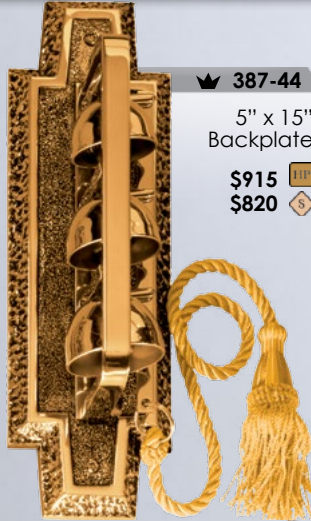

387-44
5" x 15"
Backplate
$915 HP
$820 S