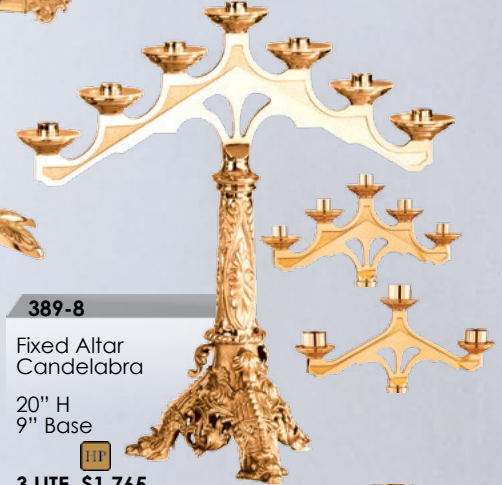

389-133

Altar Crucifix
12" H
6" Base
\$925

389-133S

Altar Crucifix
16" H
7" Base
\$1,085

389-8

Fixed Altar Candelabra
20" H
9" Base
3 LITE \$1,765
5 LITE \$2,080
7 LITE \$2,295

389-29

Holy Water Pot
6" Base
\$860
Sprinkler Included

389-58

Altar Vase
A. 15" \$985
B. 17" \$1,080
C. 21" \$1,525

389-

Altar Candlestick
12" \$1,390
18" \$1,800
20" \$1,975
22" \$2,080
24" \$2,185
26" \$2,430
28" \$2,600
32" \$3,100
34" \$3,310
36" \$3,450