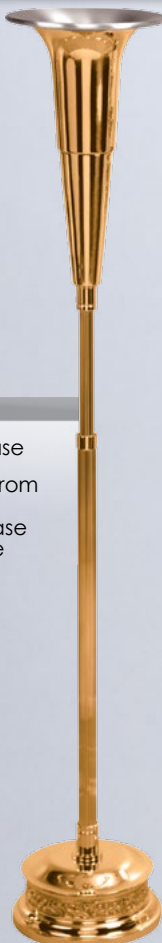

401-131
Standing Vase
Adjustable from 50" to 73" H
17-1/2" H Vase
10" Dia Base
$1,845
$1,660