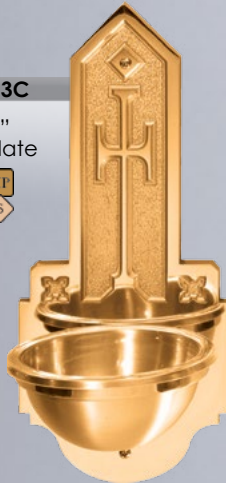

2530-83C

6-1/2" x 15"
Backplate

$530
$485

2531-83C

3" x 11" Backplate

$525
$475

216-83B

1-3/4" x 8"
Backplate

$350
$320

257-83C

7" x 16"
Backplate

$735
$670