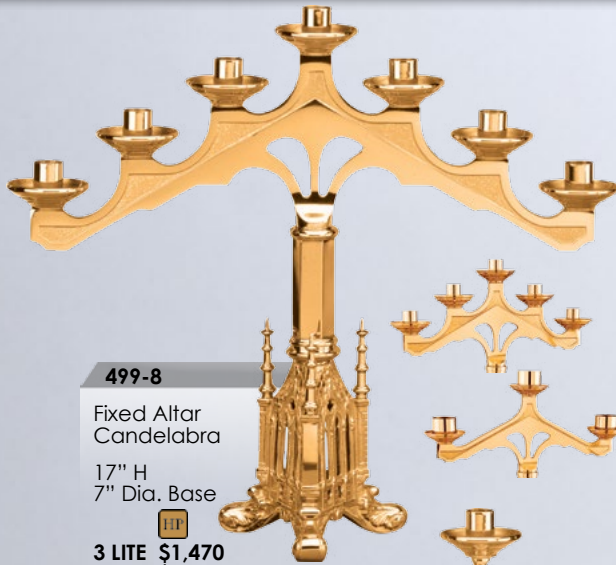

499-8

Fixed Altar Candelabra

17" H
7" Dia. Base

3 LITE $1,470
5 LITE $1,755
7 LITE $2,235