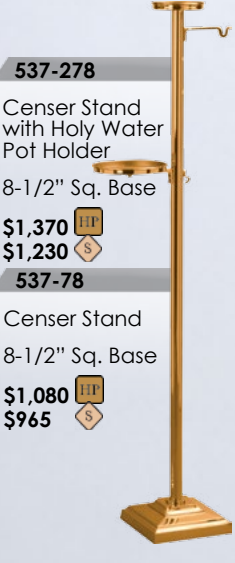

537-278
Censer Stand with Holy Water Pot Holder
8-1/2" Sq. Base
$1,370 HP
$1,230 S

537-78
Censer Stand
8-1/2" Sq. Base
$1,080 HP
$965 S