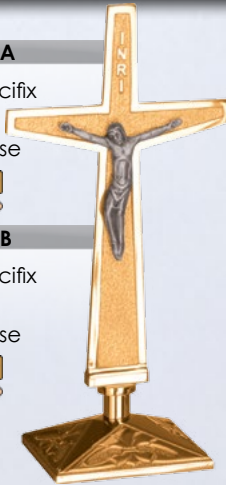

14" H
5" Sq. Base

\$1,090 HP
\$975 S

200-133B

Altar Crucifix

21" H
6" Sq. Base

\$1,265 HP
\$1,135 S

200-34

Missal Stand