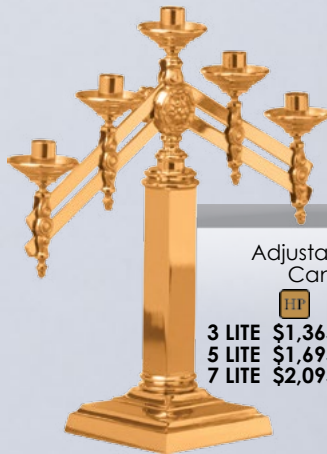

537-48
Hanging Sanctuary
Lamp with 1100-80B
Bracket
3" x 14" Backplate
12" Arm Projection
$2,085 HP
$1,870 S
Globe Sold Separately,
$95.

537-50
Hanging Sanctuary
Lamp
$1,400 HP
$1,260 S
Globe Sold Separately, $95.
Bracket Not Included

537-9
Adjustable Altar
Candelabra
$1,365 HP $1,235 S
3 LITE $1,695 $1,525
5 LITE $2,095 $1,885