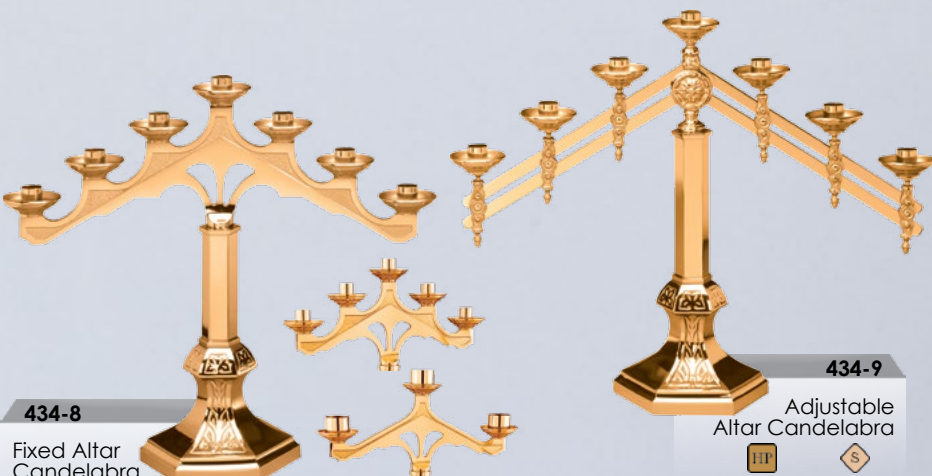

Altar Candlestick

7" H
8" Dia

\$1,235 HP
\$1,105 S

434-

Altar Candlestick

14" \$1,320 \$1,200
16" \$1,325 \$1,205
18" \$1,340 \$1,210
20" \$1,545 \$1,395
22" \$1,550 \$1,400
24" \$1,565 \$1,405
26" \$1,575 \$1,420
28" \$1,695 \$1,525