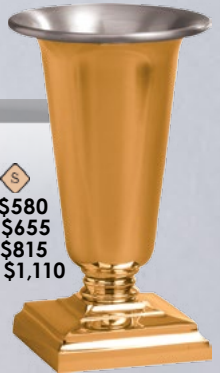

536-58
Altar Vase
$650 HP
$580 S
A. 11" **$725** HP
$655 S
B. 12" **$900** HP
$815 S
C. 14" **$1,235** HP
$1,110 S
D. 18"