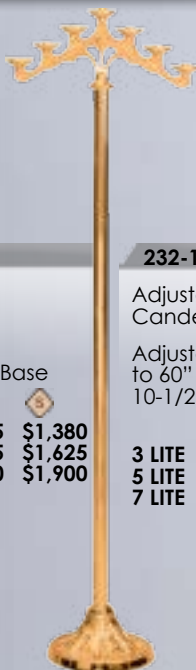

216-9
Adjustable
Altar Candelabra
3 LITE \$1,195 
\$1,075 
5 LITE \$1,580 
\$1,420 
7 LITE \$1,940 
\$1,745 

216-L 
Altar Candlestick
3-3/4" H
5-3/4" Dia. Base
\$360 
\$325 

216-
Altar Candlestick
10" \$365 
\$330 
12" \$375 
\$340 
14" \$415 
\$375 
16" \$420 
\$380 
18" \$475 
\$415 
20" \$485 
\$425 
22" \$525 
\$475 
24" \$530 
\$475 
26" \$535 
\$480 
28" \$540 
\$485 

PRICES SUBJECT TO CHANGE WITHOUT NOTICE

MADE IN USA

232 STYLE SANCTUARY SET

SHOWN AND PRICED IN BRONZE. BRASS 10% ADDITIONAL. PLEASE SPECIFY METAL AND FINISH WHEN ORDERING. ALL ITEMS OVEN BAKED FOR DURABILITY. GLOBES OR CYLINDERS FOR SANCTUARY LAMPS SOLD SEPARATELY.

HP = HIGH POLISH S = SATIN

232-208
Fixed Floor Candelabra
60" H
10-1/2" Dia. Base
3 LITE **\$1,535** **\$1,380**
5 LITE **\$1,805** **\$1,625**
7 LITE **\$2,110** **\$1,900**

232-12
Adjustable Floor Candelabra
Adjustable from 38" to 60" H
10-1/2" Dia. Base
3 LITE **\$1,705** **\$1,535**
5 LITE **\$2,060** **\$1,855**
7 LITE **\$2,430** **\$2,185**

232-131
Standing Vase
Adjustable from 50" to 73" H
17-1/2" H Vase
9" Dia. Base
\$1,430
\$1,285

232-218A
Standing Vase
Adjustable from 47" to 70" H
12" H Vase,
9" Dia. Base
\$1,305
\$1,175

232-218B
Standing Vase
Adjustable from 47" to 70" H
15" H Vase,
9" Dia. Base
\$1,605
\$1,445