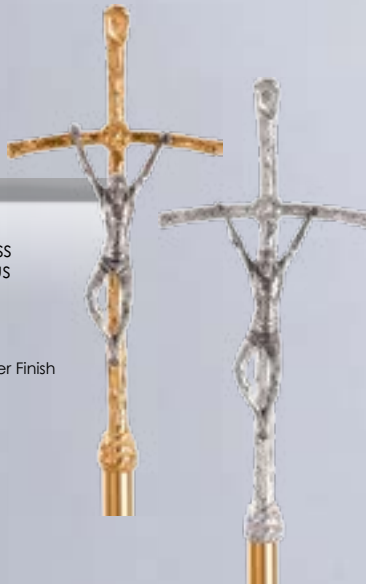

4807-271P

90" H
21" H Cross
10" Risen Christ

$2,965
$2,700

Color as shown unless otherwise specified. Custom color matching available at no additional charge.

4545-271

90" H
21" H Cross
10" Corpus

$2,230
$2,005

Bronze or Silver Finish