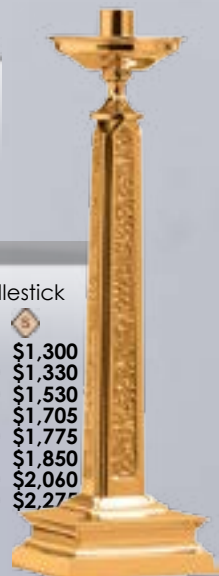

536-9

Adj Altar
Candelabra
6" Sq. Base
3 LITE $2,155 **$1,940**
5 LITE $2,500 **$2,250**
7 LITE $2,850 **$2,565**

536-

Altar Candlestick
14" $1,445 **$1,300**
16" $1,480 **$1,330**
18" $1,700 **$1,530**
20" $1,895 **$1,705**
22" $1,970 **$1,775**
24" $2,055 **$1,850**
26" $2,290 **$2,060**
28" $2,530 **$2,275**