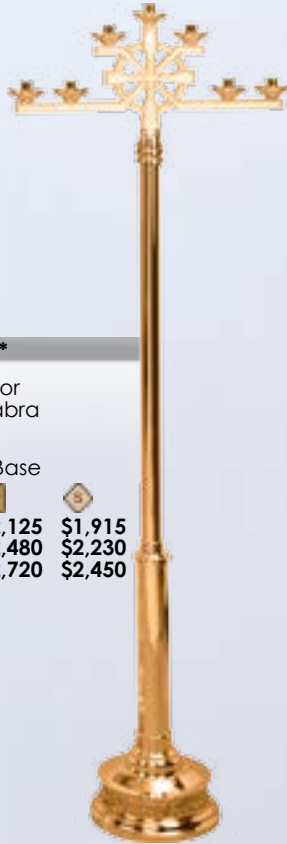

= HIGH POLISH = SATIN

MADE IN USA

401-12

Adjustable Floor Candelabra

Adjustable from 38" to 61" H
10" Dia Base

3 LITE	\$2,125	\$1,915
5 LITE	\$2,480	\$2,230
7 LITE	\$2,835	\$2,550

401-11 *

Fixed Floor Candelabra