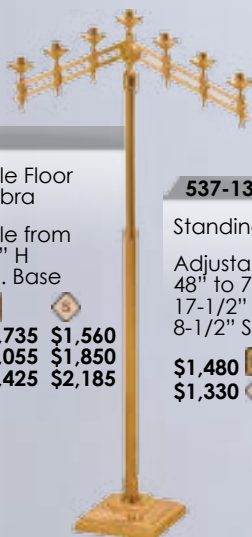

537-131
Standing Vase
Adjustable from 48" to 70" H
17-1/2" H Vase
8-1/2" Sq. Base
$1,480 HP
$1,330 S