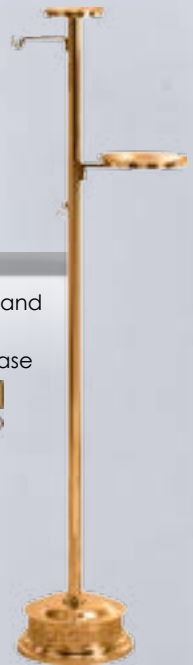

60" H
10" Dia Base

3 LITE	\$2,125	\$1,915
5 LITE	\$2,480	\$2,230
7 LITE	\$2,720	\$2,450

401-78

Censer Stand

53" H
10" Dia Base

	\$1,330	\$1,195

401-278

Censer Stand