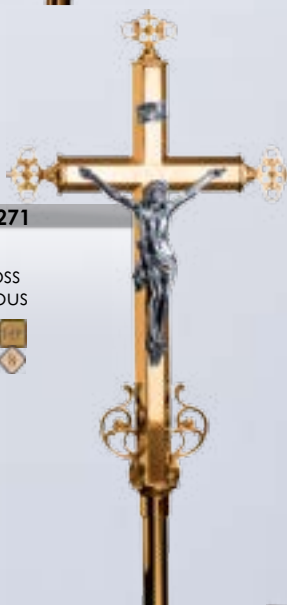

4551-271

91" H
20" Cross
9" Corpus

$2,745 ☐
$2,470 ⬠