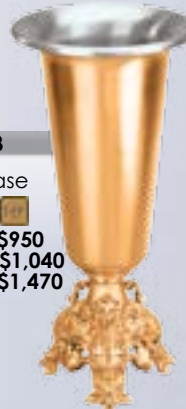

389-8

Fixed Altar Candelabra
20" H
9" Base
3 LITE \$1,705
5 LITE \$2,005
7 LITE \$2,215

389-29

Holy Water Pot
6" Base
\$830
Sprinkler Included

389-58

Altar Vase
A. 15" \$950
B. 17" \$1,040
C. 21" \$1,470

389-