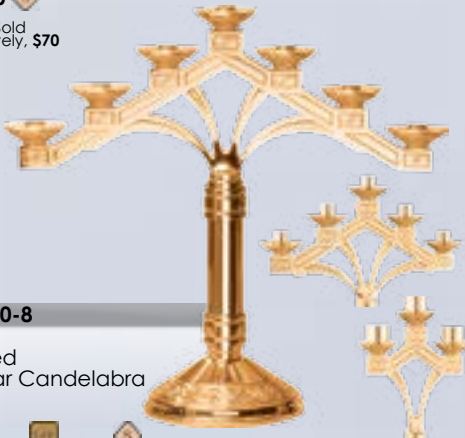

240-133C

Altar Crucifix

23" H
6-5/8" Dia. Base

\$1,080
\$970

240-48

Hanging
Sanctuary Lamp
with 1100-80B
Bracket

40" H
3" x 14" Backplate
12" Arm Projection

\$2,525
\$2,270

Globe Sold
Separately, \$70

240-50

Hanging
Sanctuary Lamp

40" H

\$1,885
\$1,700

Globe Sold
Separately, \$70
Bracket Not Included

240-8

Fixed
Altar Candelabra

3 LITE \$940 \$825
5 LITE \$1,240 \$1,070
7 LITE \$1,495 \$1,245

240-9

Adjustable
Altar Candelabra

3 LITE \$1,290 \$1,160
5 LITE \$1,690 \$1,520
7 LITE \$2,060 \$1,850

240-L

Altar
Candlestick

5" H
6" Dia. Base

\$410
\$350

240-

Altar Candlestick

10" \$555 \$475
12" \$660 \$595
14" \$690 \$625
16" \$680 \$610
18" \$800 \$710
20" \$810 \$720
22" \$895 \$800
24" \$880 \$785
26" \$1,045 \$910
28" \$1,020 \$895

PRICES SUBJECT TO CHANGE WITHOUT NOTICE