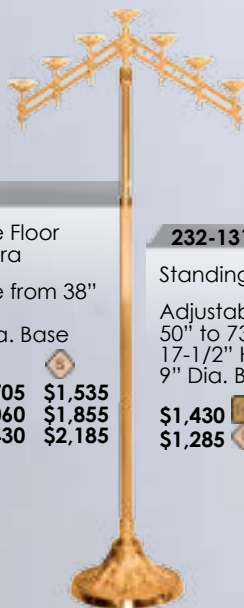

216-49A
Standing Sanctuary Lamp
44" H
10" Dia. Base
\$1,000 ■
\$900 ◆
Globe sold separately, \$70

216-49B
Standing Sanctuary Lamp
48" H
12" Dia. Base
\$1,050 ■
\$945 ◆
Globe sold separately, \$70

216-209
Processional Cross
76" H
12" Dia. Base
\$1,415 ■
\$1,275 ◆

216-9
Adjustable
Altar Candelabra
3 LITE \$1,195 
\$1,075 
5 LITE \$1,580 
\$1,420 
7 LITE \$1,940 
\$1,745 

216-L 
Altar Candlestick
3-3/4" H
5-3/4" Dia. Base
\$360 
\$325 

216-
Altar Candlestick
10" \$365 
\$330 
12" \$375 
\$340 
14" \$415 
\$375 
16" \$420 
\$380 
18" \$475 
\$415 
20" \$485 
\$425 
22" \$525 
\$475 
24" \$530 
\$475 
26" \$535 
\$480 
28" \$540 
\$485 

HP = HIGH POLISH S = SATIN

232-208
Fixed Floor Candelabra
60" H
10-1/2" Dia. Base
3 LITE **\$1,535** **\$1,380**
5 LITE **\$1,805** **\$1,625**
7 LITE **\$2,110** **\$1,900**

232-12
Adjustable Floor Candelabra
Adjustable from 38" to 60" H
10-1/2" Dia. Base
3 LITE **\$1,705** **\$1,535**
5 LITE **\$2,060** **\$1,855**
7 LITE **\$2,430** **\$2,185**

232-131
Standing Vase
Adjustable from 50" to 73" H
17-1/2" H Vase
9" Dia. Base
\$1,430
\$1,285

232-218A
Standing Vase
Adjustable from 47" to 70" H
12" H Vase,
9" Dia. Base
\$1,305
\$1,175

232-218B
Standing Vase
Adjustable from 47" to 70" H
15" H Vase,
9" Dia. Base
\$1,605
\$1,445