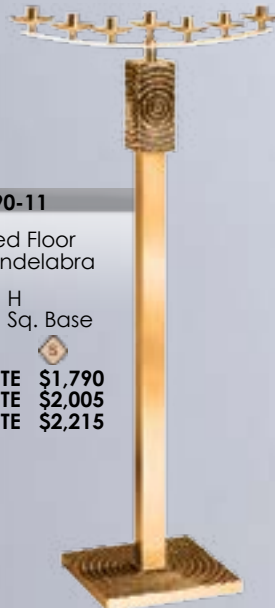

◆ = SATIN

390-17
Paschal
Candlestick
48" H
11" Sq. Base
\$1,895 ◆

390-11
Fixed Floor
Candelabra
48" H
11" Sq. Base
◆
3 LITE \$1,790
5 LITE \$2,005
7 LITE \$2,215

390-228A
Standing Vase
Adjustable from
42" to 65" H
12" H Vase
11" Sq. Base
\$2,180 ◆