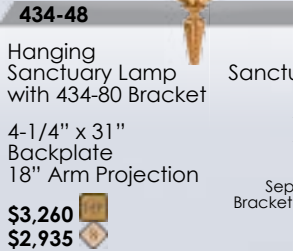

\$2,730

Cylinder Sold
Separately, \$105

434-34

Missal Stand

13" x 13" Bookrest

\$1,445

\$1,300

434-48