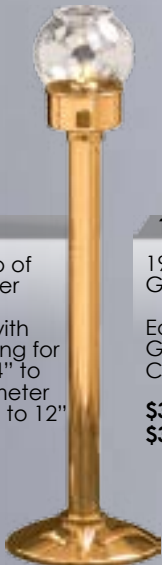

18" H to Top of Globe Holder

Equipped with Glass for a 15hr Candle

\$775

160-139

19" H to Top of Globe Holder

Equipped with Internal Spring for Use with 3/4" to 15/16" Diameter Candles Up to 12" Tall

\$415
\$375