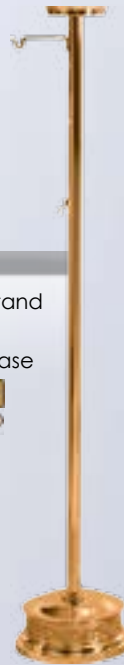

60" H
10" Dia Base

3 LITE	\$2,125	\$1,915
5 LITE	\$2,480	\$2,230
7 LITE	\$2,720	\$2,450

401-78

Censer Stand

53" H
10" Dia Base

	\$1,330	\$1,195

401-278

Censer Stand