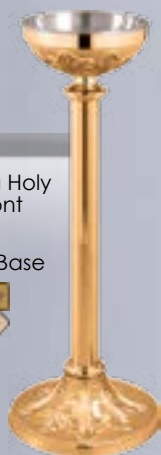

216-47 
Altar
Sanctuary Lamp
6" Dia. Base
\$305 
\$275 
Globe sold separately,
\$70

216-165
Missal Stand
7-1/2" to
top of bookrest
\$905 
\$815 

216-48
Hanging
Sanctuary Lamp
with 1100-80B
Bracket
3" x 14" Backplate
12" Arm Projection
\$1,980 
\$1,775 
Globe sold separately, \$70

HP = HIGH POLISH S = SATIN

232-208
Fixed Floor Candelabra
60" H
10-1/2" Dia. Base
3 LITE **\$1,535** **\$1,380**
5 LITE **\$1,805** **\$1,625**
7 LITE **\$2,110** **\$1,900**

232-12
Adjustable Floor Candelabra
Adjustable from 38" to 60" H
10-1/2" Dia. Base
3 LITE **\$1,705** **\$1,535**
5 LITE **\$2,060** **\$1,855**
7 LITE **\$2,430** **\$2,185**

232-131
Standing Vase
Adjustable from 50" to 73" H
17-1/2" H Vase
9" Dia. Base
\$1,430
\$1,285

232-218A
Standing Vase
Adjustable from 47" to 70" H
12" H Vase,
9" Dia. Base
\$1,305
\$1,175

232-218B
Standing Vase
Adjustable from 47" to 70" H
15" H Vase,
9" Dia. Base
\$1,605
\$1,445

232-78
Censer Stand
53" H
9" Dia. Base
\$985
\$885

232-17A

Paschal Candlestick
44" H
10-1/2" Dia. Base
\$1,735
\$1,560

232-17B

Paschal Candlestick
48" H
14" Dia. Base
\$2,520
\$2,270

232-27
Standing Holy Water Font
36" H
14" Dia. Base
\$2,685
\$2,415