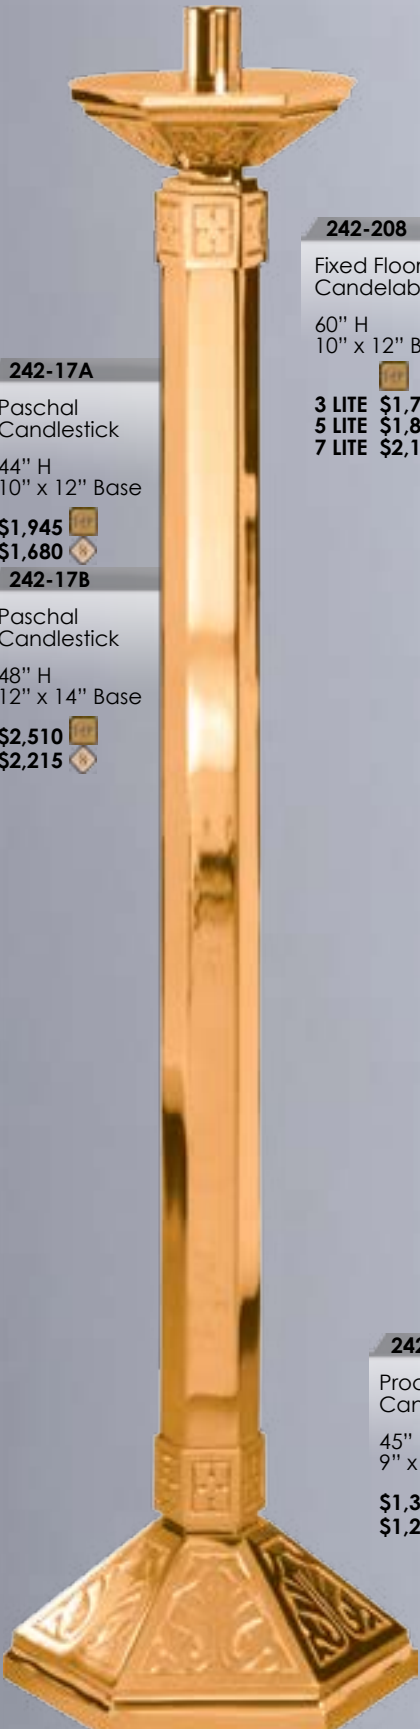

PRICES SUBJECT TO CHANGE WITHOUT NOTICE

MADE IN USA

242 STYLE SANCTUARY SET

SHOWN AND PRICED IN BRONZE. BRASS 10% ADDITIONAL. PLEASE SPECIFY METAL AND FINISH WHEN ORDERING. ALL ITEMS OVEN BAKED FOR DURABILITY. GLOBES OR CYLINDERS FOR SANCTUARY LAMPS SOLD SEPARATELY.

☐ = HIGH POLISH ◆ = SATIN

242-17A

Paschal Candlestick
44" H
10" x 12" Base
$1,945 ☐
$1,680 ◆

242-17B

Paschal Candlestick
48" H
12" x 14" Base
$2,510 ☐
$2,215 ◆

242-208
Fixed Floor Candelabra
60" H
10" x 12" Base
☐ ◆
3 LITE $1,720 $1,495
5 LITE $1,840 $1,700
7 LITE $2,165 $1,840

242-12
Adjustable Floor Candelabra
Adjustable from 38" to 60" H
10" x 12" Base
☐ ◆
3 LITE $1,710 $1,540
5 LITE $2,020 $1,820
7 LITE $2,355 $2,120

242-131
Standing Vase
Adjustable from 49" to 72" H
17-1/2" H Vase
9" x 10" Base
$1,400 ☐
$1,255 ◆

242-78
Censer Stand
52" H
9" x 10" Base
$960 ☐
$890 ◆

242-129
Floor Candlestick
44" H
9" x 10" Base
$1,330 ☐
$1,175 ◆

242-37A
Flower Stand
Adjustable from 33" to 56" H
9" Dia Top,
9" x 10" Base
$1,015 ☐
$910 ◆

242-27
Standing Holy Water Font
36" H
12" x 14" Base
$2,510 ☐
$2,105 ◆

242-37B
Flower Stand
Adjustable from 33" to 56" H
12" Dia Top,
10" x 12" Base
$1,055 ☐
$990 ◆

242-169A
Standing Sanctuary Lamp
44" H
10" x 12" Base
$2,190 ☐
$1,945 ◆
Globe Sold Separately, $70

242-207
Processional Crucifix
92" H
10" x 12" Base
$2,450 ☐
$2,215 ◆

242-210
Processional Cross
92" H
10" x 12" Base
$2,110 ☐
$1,895 ◆

242-175
Processional Candlestick
45" H
9" x 10" Base
$1,395 ☐
$1,255 ◆

242-206
Processional Candlestick
44" H
9" x 10" Base
$1,565 ☐
$1,410 ◆

242-169B
Standing Sanctuary Lamp
48" H
12" x 14" Base
$2,835 ☐
$2,450 ◆
Globe Sold Separately, $70