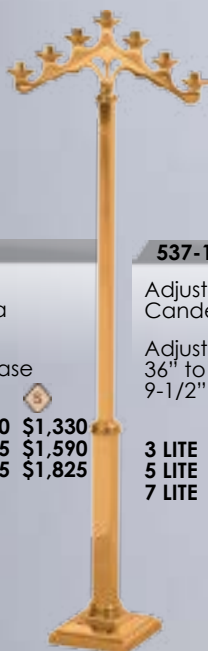

537-12
Adjustable Floor Candelabra
Adjustable from 36" to 58" H
9-1/2" Sq. Base
3 LITE $1,735 HP $1,560 S
5 LITE $2,055 HP $1,850 S
7 LITE $2,425 HP $2,185 S