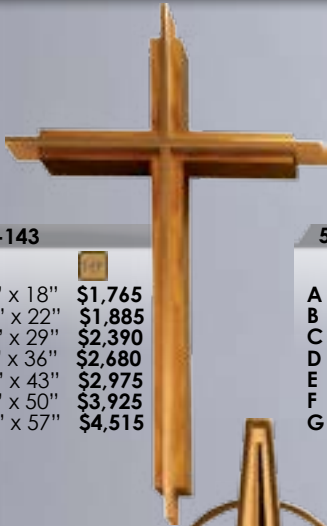

PRICES SUBJECT TO CHANGE WITHOUT NOTICE

WALL CROSSES

MADE IN USA

SHOWN AND PRICED IN BRONZE. BRASS 10% ADDITIONAL. PLEASE SPECIFY METAL WHEN ORDERING. AVAILABLE IN HIGH POLISH FINISH ONLY. WOODEN CROSSES SHOWN AS OAK, PLEASE SPECIFY LIGHT, MEDIUM, OR DARK FINISH. SUPPLIED WITH KEY-HOLE SLOTS FOR HANGING. CEILING HOOKS AND WALL PROJECTION BRACKETS AVAILABLE AT ADDITIONAL CHARGE.

= HIGH POLISH

521-143

A	30" x 18"	$1,765
B	36" x 22"	$1,885
C	48" x 29"	$2,390
D	60" x 36"	$2,680
E	72" x 43"	$2,975
F	84" x 50"	$3,925
G	96" x 57"	$4,515