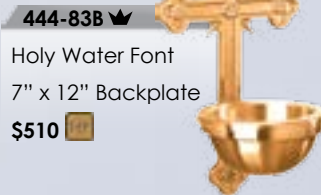

444-83B
Holy Water Font
7" x 12" Backplate
$510