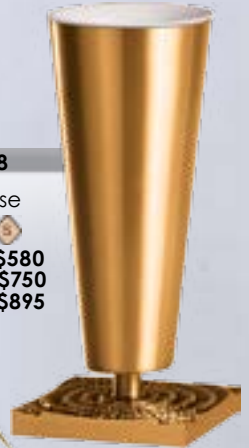

390-118
Altar Vase
◆
A. 11" **$580**
B. 14" **$750**
C. 17" **$895**