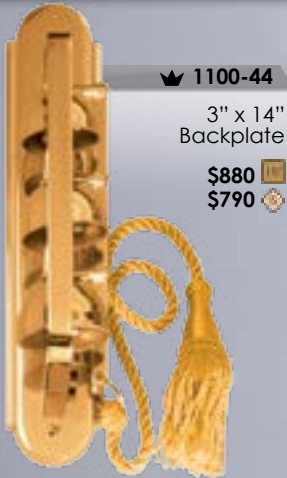

PRICES SUBJECT TO CHANGE WITHOUT NOTICE

BELLS AND MISSAL STANDS

SHOWN AND PRICED IN BRONZE. BRASS 10% ADDITIONAL. PLEASE SPECIFY METAL AND FINISH WHEN ORDERING. ALL ITEMS OVEN BAKED FOR DURABILITY. REPLACEMENT CORDS FOR BELLS $60 EACH

MADE IN USA

= HIGH POLISH = SATIN

1100-44
3" x 14"
Backplate
$880
$790