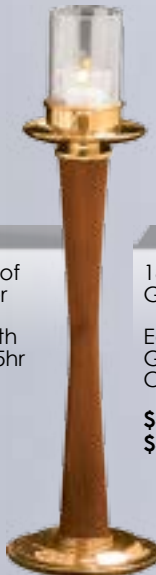

161-139

19" H to Top of Globe Holder

Equipped with Glass for a 15hr Candle

\$360
\$325

166-139

18" H to Top of Globe Holder

Equipped with Glass for a 15hr Candle

\$360
\$325