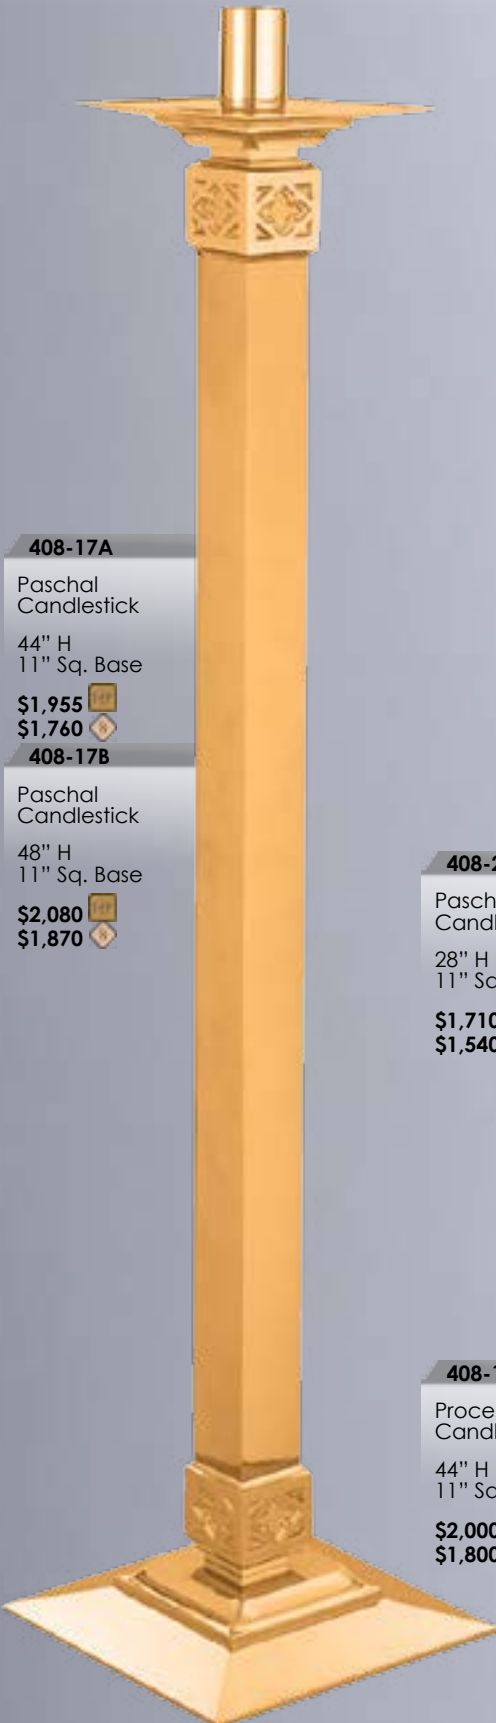

PRICES SUBJECT TO CHANGE WITHOUT NOTICE

MADE IN USA

408 STYLE SANCTUARY SET

SHOWN AND PRICED IN BRONZE. BRASS 10% ADDITIONAL. PLEASE SPECIFY METAL AND FINISH WHEN ORDERING. ALL ITEMS OVEN BAKED FOR DURABILITY. GLOBES OR CYLINDERS FOR SANCTUARY LAMPS SOLD SEPARATELY.

☐ = HIGH POLISH ◆ = SATIN

408-17A

Paschal Candlestick

44" H
11" Sq. Base

$1,955 ☐
$1,760 ◆

408-17B

Paschal Candlestick

48" H
11" Sq. Base

$2,080 ☐
$1,870 ◆

408-17B

Paschal Candlestick

48" H
11" Sq. Base

$1,780 ☐
$1,600 ◆

With Wooden Shaft

408-17A

Paschal Candlestick

44" H
11" Sq. Base

$1,655 ☐
$1,490 ◆

With Wooden Shaft

408-227

Paschal Candlestick

28" H
11" Sq. Base

$1,710 ☐
$1,540 ◆

408-27

Standing Holy Water Font

36" H
11" Sq. Base

$2,300 ☐
$2,070 ◆

408-175

Processional Candlestick

44" H
11" Sq. Base

$2,000 ☐
$1,800 ◆

408-206

Processional Candlestick

44" H
11" Sq. Base

$2,140 ☐
$1,925 ◆

408-49A

Standing Sanctuary Lamp

44" H
11" Sq. Base

$1,980 ☐
$1,780 ◆

Cylinder Sold Separately, $105

408-207

Processional Crucifix

93" H
11" Sq. Base

$2,745 ☐
$2,470 ◆