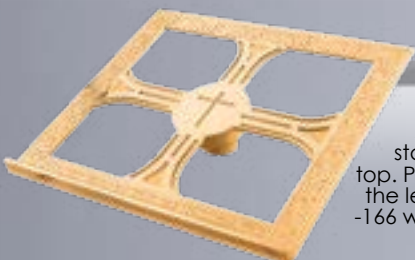

-166
May be substituted for standard lectern top. Please change the lectern suffix to -166 when ordering.
\$1950
Plus the cost of lectern base.

1102-35
3-1/2" H
15" x 10"
Bookrest
\$245

385-205
3-1/2" H
15" x 13-1/2"
Bookrest
\$540