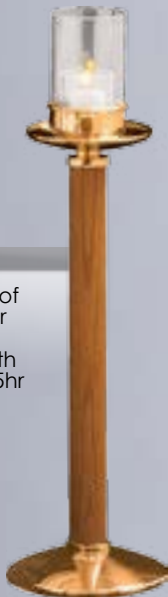

166-139

18" H to Top of Globe Holder

Equipped with Glass for a 15hr Candle

$360
$325