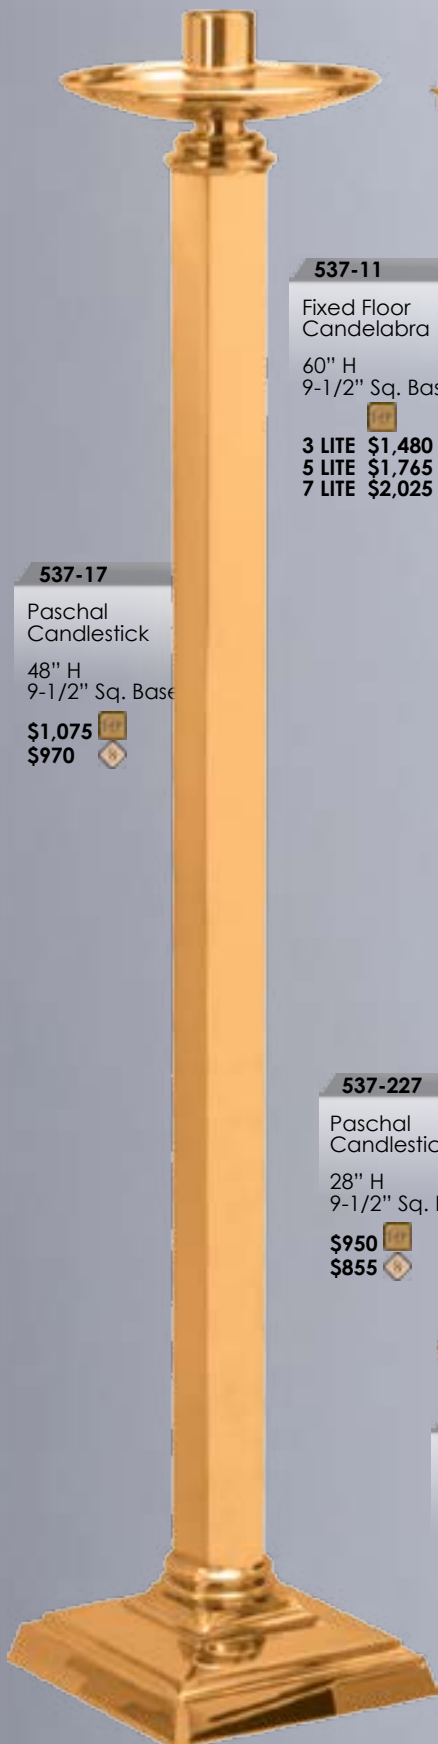

PRICES SUBJECT TO CHANGE WITHOUT NOTICE

MADE IN USA

537 STYLE SANCTUARY SET

SHOWN AND PRICED IN BRONZE. BRASS 10% ADDITIONAL. PLEASE SPECIFY METAL AND FINISH WHEN ORDERING. ALL ITEMS OVEN BAKED FOR DURABILITY. GLOBES OR CYLINDERS FOR SANCTUARY LAMPS SOLD SEPARATELY.

HP = HIGH POLISH S = SATIN

537-11
Fixed Floor Candelabra
60" H
9-1/2" Sq. Base
3 LITE $1,480 HP $1,330 S
5 LITE $1,765 HP $1,590 S
7 LITE $2,025 HP $1,825 S