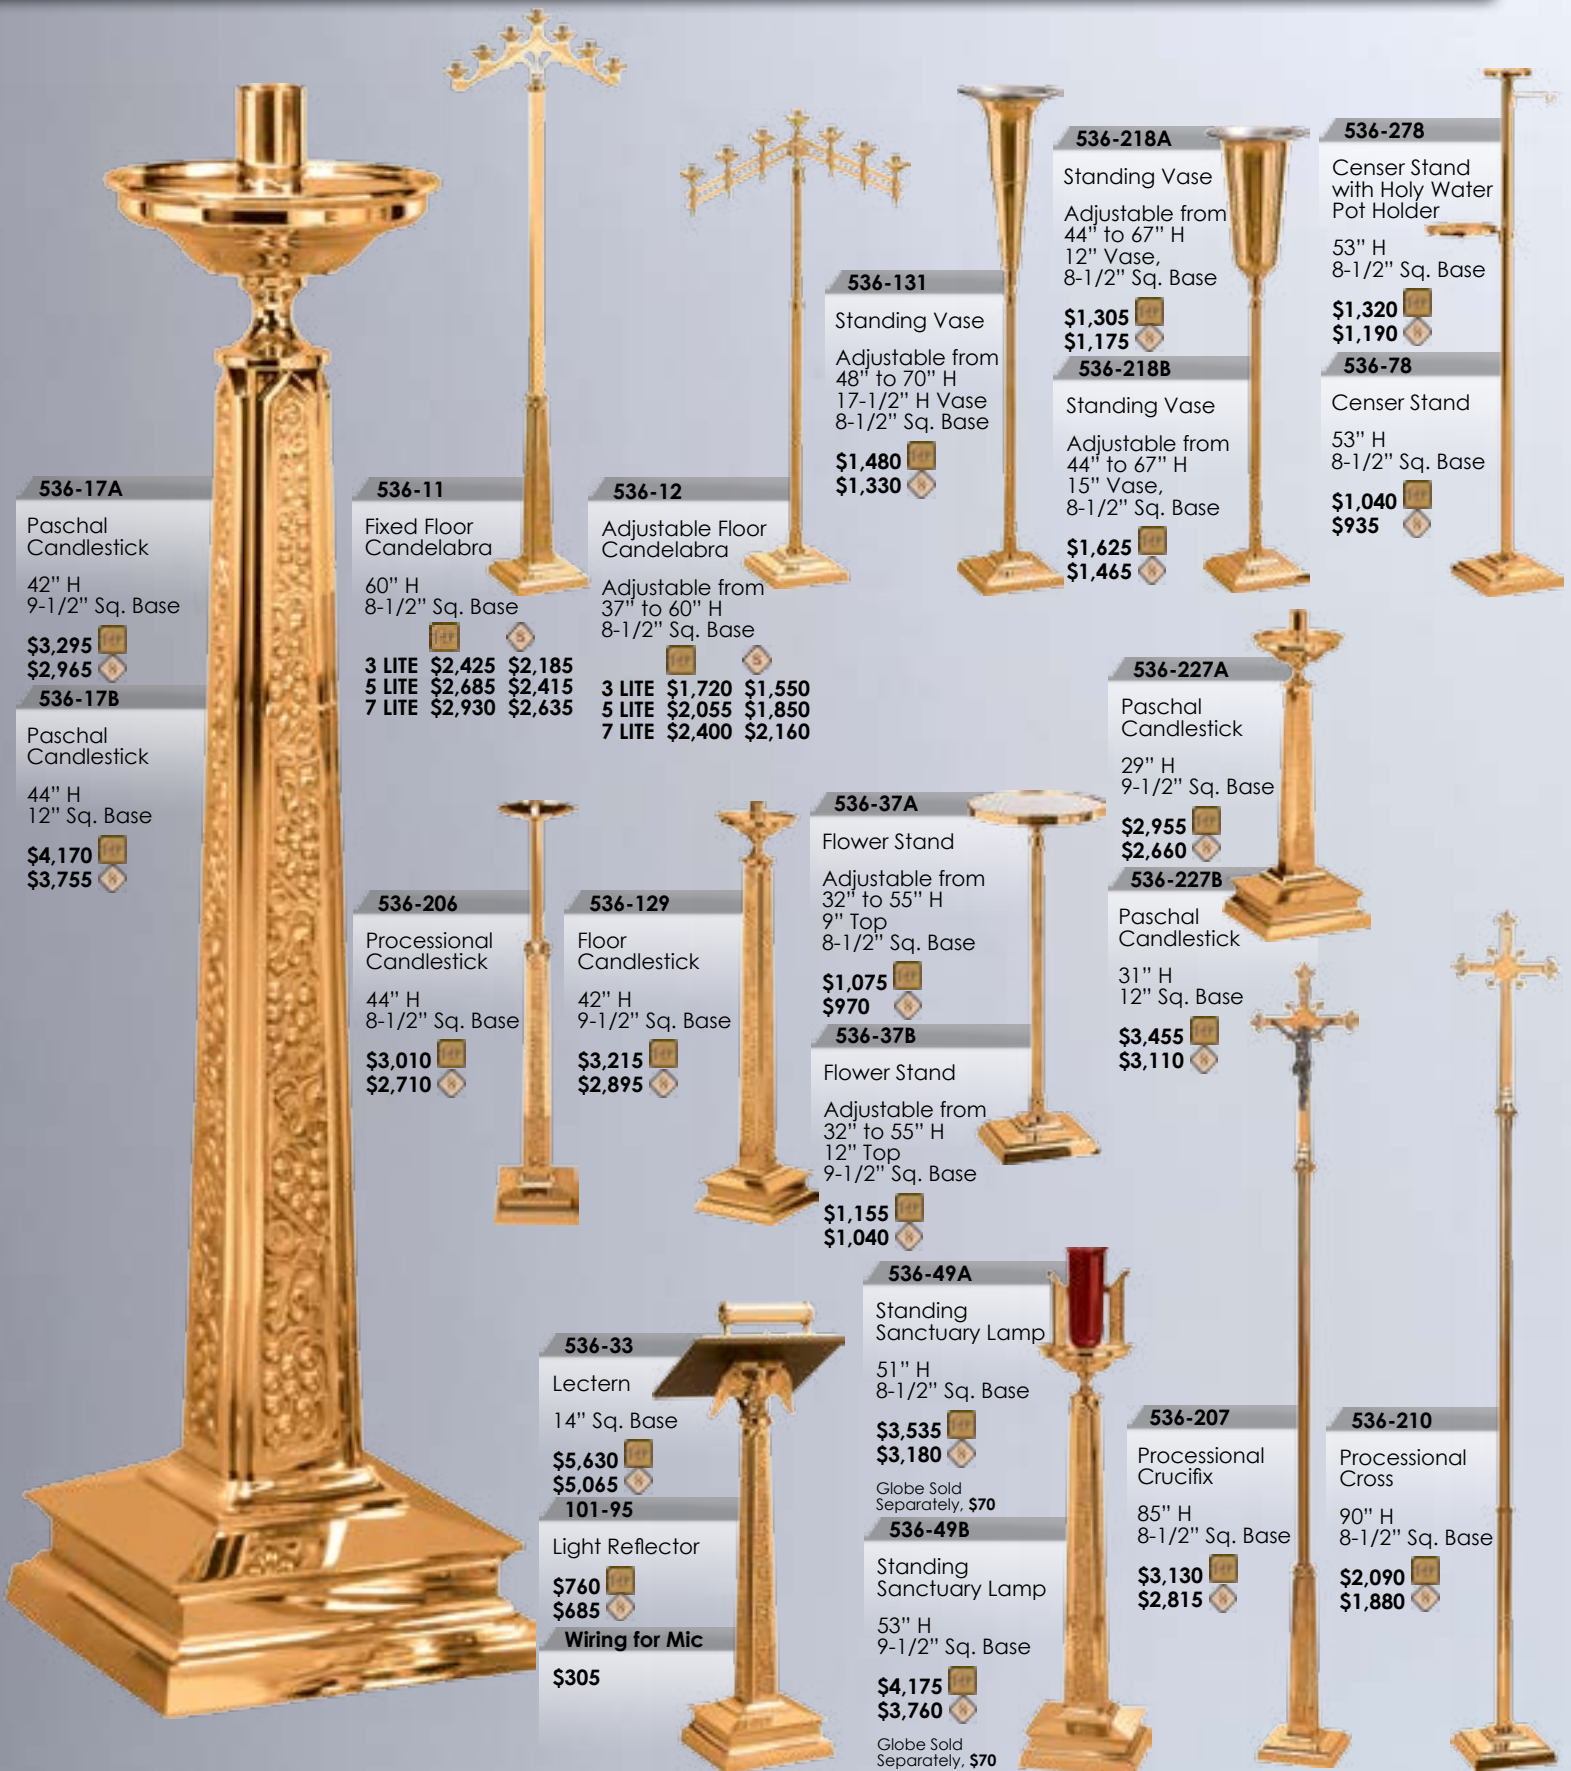

PRICES SUBJECT TO CHANGE WITHOUT NOTICE

MADE IN USA

536 STYLE SANCTUARY SET

SHOWN AND PRICED IN BRONZE. BRASS 10% ADDITIONAL. PLEASE SPECIFY METAL AND FINISH WHEN ORDERING. ALL ITEMS OVEN BAKED FOR DURABILITY. GLOBES OR CYLINDERS FOR SANCTUARY LAMPS SOLD SEPARATELY.

■ = HIGH POLISH ◆ = SATIN

536-17A
Paschal Candlestick
42" H
9-1/2" Sq. Base
$3,295 ■
$2,965 ◆

536-17B
Paschal Candlestick
44" H
12" Sq. Base
$4,170 ■
$3,755 ◆

536-11
Fixed Floor Candelabra
60" H
8-1/2" Sq. Base
3 LITE $2,425 $2,185
5 LITE $2,685 $2,415
7 LITE $2,930 $2,635

536-12
Adjustable Floor Candelabra
Adjustable from 37" to 60" H
8-1/2" Sq. Base
3 LITE $1,720 $1,550
5 LITE $2,055 $1,850
7 LITE $2,400 $2,160

536-131
Standing Vase
Adjustable from 48" to 70" H
17-1/2" H Vase
8-1/2" Sq. Base
$1,480 ■
$1,330 ◆

536-218A
Standing Vase
Adjustable from 44" to 67" H
12" Vase,
8-1/2" Sq. Base
$1,305 ■
$1,175 ◆

536-218B
Standing Vase
Adjustable from 44" to 67" H
15" Vase,
8-1/2" Sq. Base
$1,625 ■
$1,465 ◆

536-278
Censer Stand with Holy Water Pot Holder
53" H
8-1/2" Sq. Base
$1,320 ■
$1,190 ◆

536-78
Censer Stand
53" H
8-1/2" Sq. Base
$1,040 ■
$935 ◆

536-206
Processional Candlestick
44" H
8-1/2" Sq. Base
$3,010 ■
$2,710 ◆

536-129
Floor Candlestick
42" H
9-1/2" Sq. Base
$3,215 ■
$2,895 ◆

536-37A
Flower Stand
Adjustable from 32" to 55" H
9" Top
8-1/2" Sq. Base
$1,075 ■
$970 ◆

536-227A
Paschal Candlestick
29" H
9-1/2" Sq. Base
$2,955 ■
$2,660 ◆

536-227B
Paschal Candlestick
31" H
12" Sq. Base
$3,455 ■
$3,110 ◆

536-37B
Flower Stand
Adjustable from 32" to 55" H
12" Top
9-1/2" Sq. Base
$1,155 ■
$1,040 ◆

536-33
Lectern
14" Sq. Base
$5,630 ■
$5,065 ◆

101-95
Light Reflector
$760 ■
$685 ◆

Wiring for Mic
$305

536-49A
Standing Sanctuary Lamp
51" H
8-1/2" Sq. Base
$3,535 ■
$3,180 ◆

Globe Sold Separately, $70

536-49B
Standing Sanctuary Lamp
53" H
9-1/2" Sq. Base
$4,175 ■
$3,760 ◆

Globe Sold Separately, $70

536-207
Processional Crucifix
85" H
8-1/2" Sq. Base
$3,130 ■
$2,815 ◆

536-210
Processional Cross
90" H
8-1/2" Sq. Base
$2,090 ■
$1,880 ◆