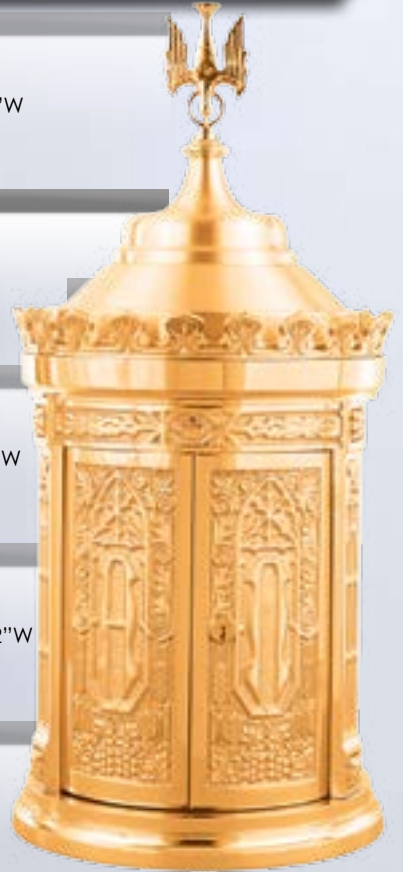

6464

34" H, 19" Dia

Door Opening
9-1/4" W x
17-1/2" H

$19,285

Vault Lock
Double Action Doors

6412A

29" H, 13" Dia
Door Opening
6-7/8" H x 11-1/2" W

$6,975
 $6,280

6412B

32" H, 15" Dia
Door Opening
7-1/2" H x 12" W

$9,155
 $8,240

6412C

36" H, 17" Dia
Door Opening
8-3/4" H x 14-3/4" W

$11,985
 $10,785

6412D

44" H, 20" Dia
Door Opening
11-1/2" H x 15-1/2" W

$15,130
 $13,615

6412E

53" H, 25" Dia
Door Opening
12-1/2" H
x 16-1/2" W

$23,360
 $21,025

Vault Lock
Double Action Doors
Artistic Painting 15% Additional