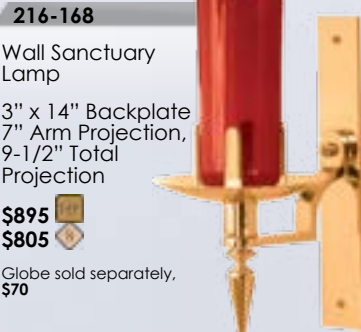

216-168
Wall Sanctuary
Lamp
3" x 14" Backplate
7" Arm Projection,
9-1/2" Total
Projection
$895
$805
Globe sold separately,
$70