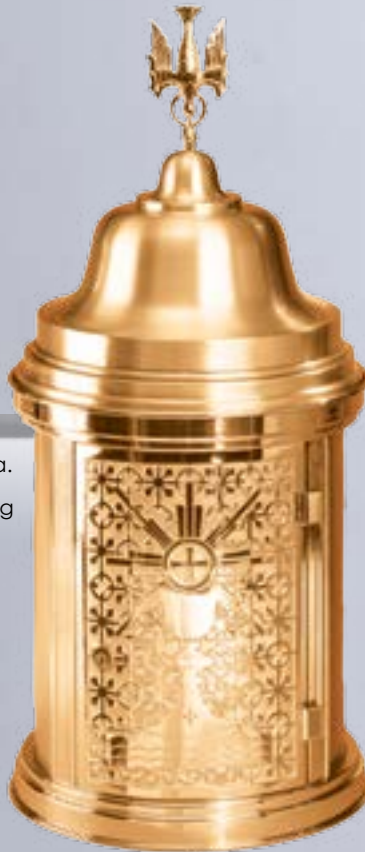

5471

28" H, 13" Dia.

Door Opening
17-3/4" W x
11-3/4" H

\$3,805
 \$3,425

Vault Lock

6464

34" H, 19" Dia

Door Opening
9-1/4" W x
17-1/2" H