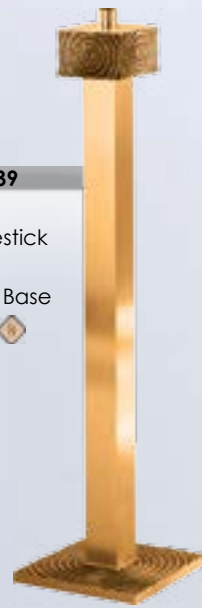

390-339
Floor
Candlestick
44" H
11" Sq. Base
$1,570 ◆