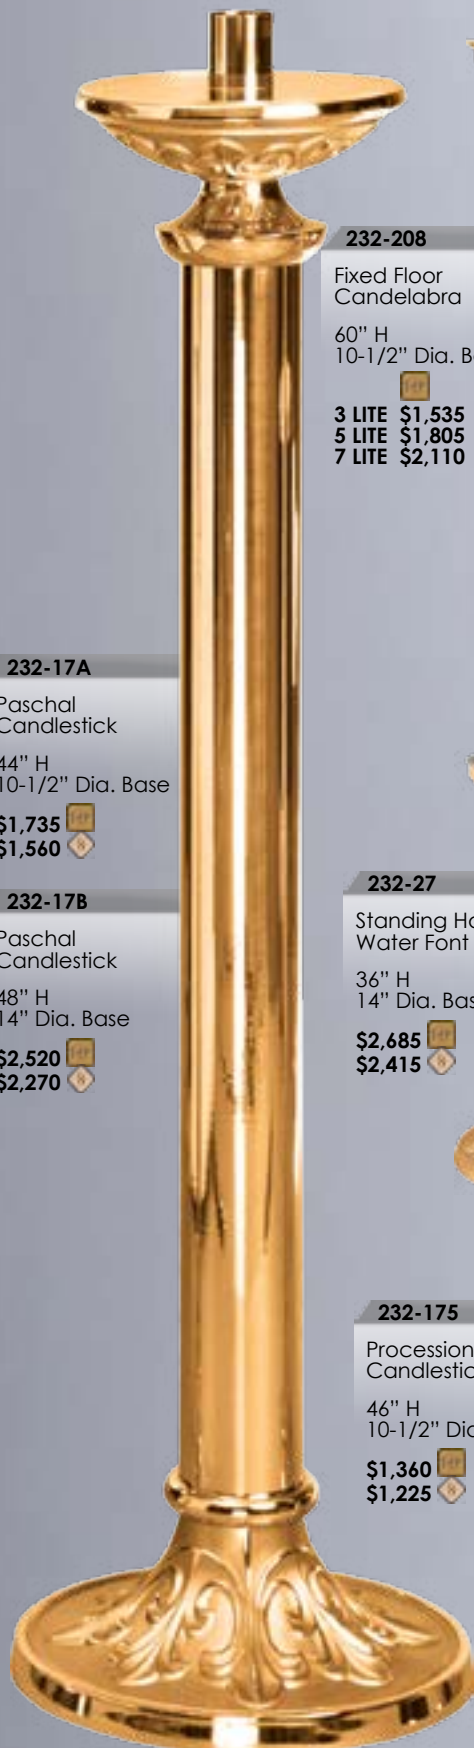

216-9
Adjustable
Altar Candelabra
3 LITE \$1,195 
\$1,075 
5 LITE \$1,580 
\$1,420 
7 LITE \$1,940 
\$1,745 

216-L 
Altar Candlestick
3-3/4" H
5-3/4" Dia. Base
\$360 
\$325 

216-
Altar Candlestick
10" \$365 
\$330 
12" \$375 
\$340 
14" \$415 
\$375 
16" \$420 
\$380 
18" \$475 
\$415 
20" \$485 
\$425 
22" \$525 
\$475 
24" \$530 
\$475 
26" \$535 
\$480 
28" \$540 
\$485 

HP = HIGH POLISH S = SATIN

232-208
Fixed Floor Candelabra
60" H
10-1/2" Dia. Base
3 LITE **\$1,535** **\$1,380**
5 LITE **\$1,805** **\$1,625**
7 LITE **\$2,110** **\$1,900**

232-12
Adjustable Floor Candelabra
Adjustable from 38" to 60" H
10-1/2" Dia. Base
3 LITE **\$1,705** **\$1,535**
5 LITE **\$2,060** **\$1,855**
7 LITE **\$2,430** **\$2,185**