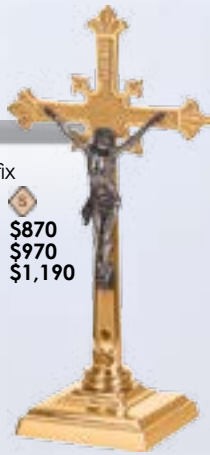

1100-80B
Bracket
12" Arm
Projection
$660
$585

537-133
Altar Crucifix

12" **$965** **$870**
17" **$1,075** **$970**
23" **$1,320** **$1,190**