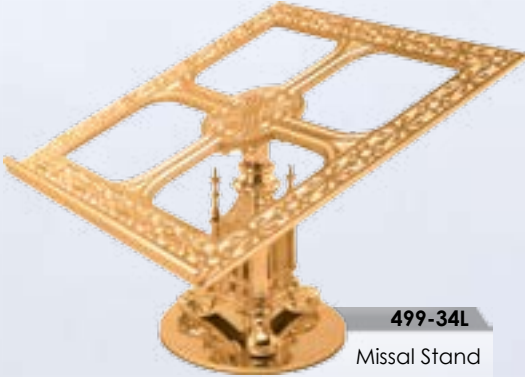

PRICES SUBJECT TO CHANGE WITHOUT NOTICE

SHOWN AND PRICED IN BRONZE.
BRASS 10% ADDITIONAL. PLEASE
SPECIFY METAL WHEN ORDERING.

AVAILABLE IN HIGH POLISH FINISH ONLY. ALL ITEMS OVEN BAKED FOR DURABILITY. GLOBES OR
CYLINDERS FOR SANCTUARY LAMPS SOLD SEPARATELY.

= HIGH POLISH

499 STYLE SANCTUARY SET

MADE IN USA

499-34L

Missal Stand

10-3/4" H to Top of
Bookrest
13" x 13" Bookrest

$1,585