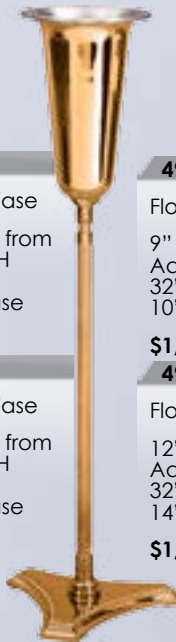

499-218A

Standing Vase

Adjustable from
44" to 67" H
12" H Vase
14" Dia. Base

$1,375

499-218B

Standing Vase

Adjustable from
44" to 67" H
15" H Vase
14" Dia. Base

$1,710