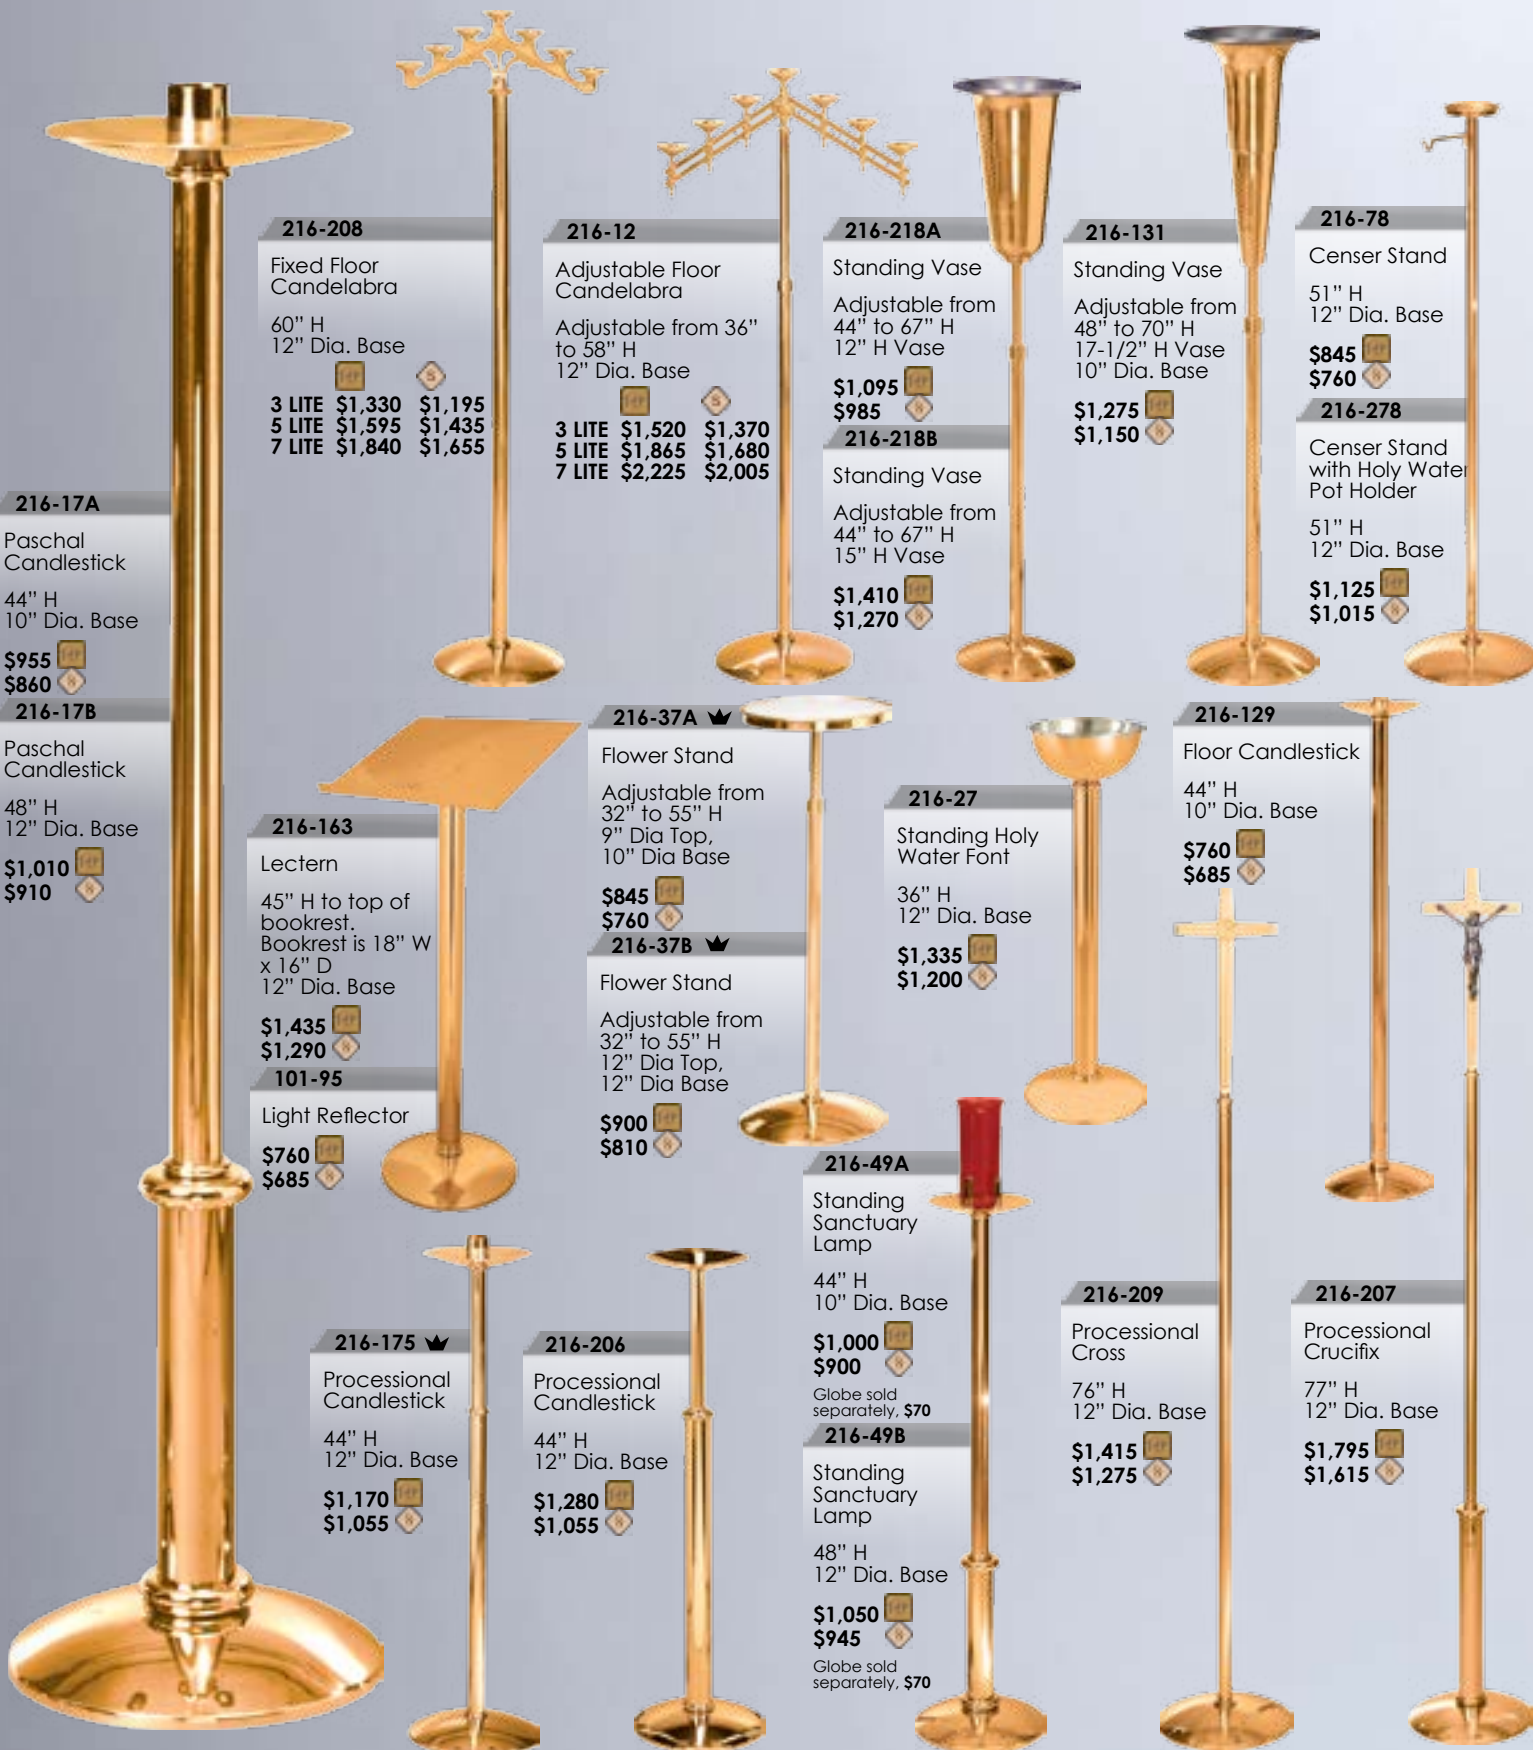

3 LITE	\$1,315	\$1,185
5 LITE	\$1,535	\$1,380
7 LITE	\$1,850	\$1,665

200-9

Adj. Altar Candelabra

3 LITE	\$1,540	\$1,385
5 LITE	\$1,895	\$1,705
7 LITE	\$2,325	\$2,095

200-

Altar Candlestick

10"	\$890	\$800
12"	\$900	\$810
14"	\$950	\$855
16"	\$965	\$870
18"	\$1,085	\$975
20"	\$1,095	\$985
22"	\$1,205	\$1,085
24"	\$1,220	\$1,100
26"	\$1,225	\$1,105
28"	\$1,230	\$1,105

200-227

Paschal Candlestick

28" H
10" Sq. Base

\$2,350 ■
\$2,115 ◆

Square Shafts Also Available in Wood.

PRICES SUBJECT TO CHANGE WITHOUT NOTICE

216 STYLE SANCTUARY SET

MADE IN USA

216-17A
Paschal Candlestick
44" H
10" Dia. Base
\$955 ■
\$860 ◆

216-17B
Paschal Candlestick
48" H
12" Dia. Base
\$1,010 ■
\$910 ◆

216-208
Fixed Floor Candelabra
60" H
12" Dia. Base
■ ◆
3 LITE \$1,330 \$1,195
5 LITE \$1,595 \$1,435
7 LITE \$1,840 \$1,655

216-12
Adjustable Floor Candelabra
Adjustable from 36" to 58" H
12" Dia. Base
■ ◆
3 LITE \$1,520 \$1,370
5 LITE \$1,865 \$1,680
7 LITE \$2,225 \$2,005

216-218A
Standing Vase
Adjustable from 44" to 67" H
12" H Vase
\$1,095 ■
\$985 ◆