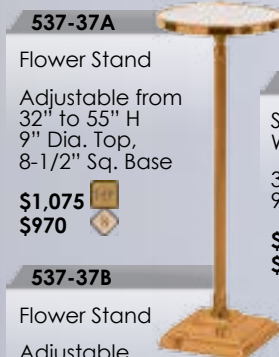

537-37A
Flower Stand
Adjustable from 32" to 55" H
9" Dia. Top,
8-1/2" Sq. Base
$1,075 HP
$970 S