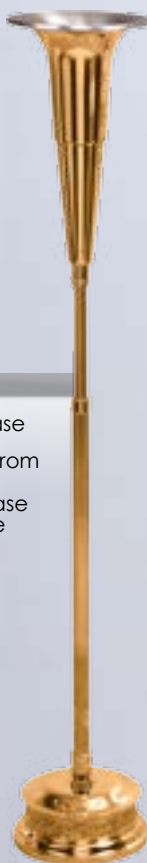

401-131
Standing Vase
Adjustable from
50" to 73" H
17-1/2" H Vase
10" Dia Base
$1,780
$1,600