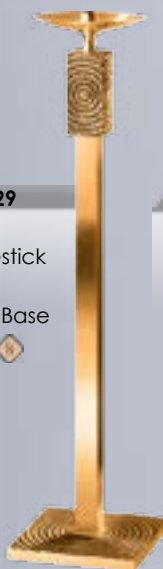

390-229
Floor
Candlestick
44" H
11" Sq. Base
$1,520 ◆

390-37A
Flower Stand
9" Diameter Top
Adjustable from
30" to 35" H
11" Sq. Base
$1,940 ◆

390-206
Processional
Candlestick
44" H
11" Sq. Base
$1,815 ◆