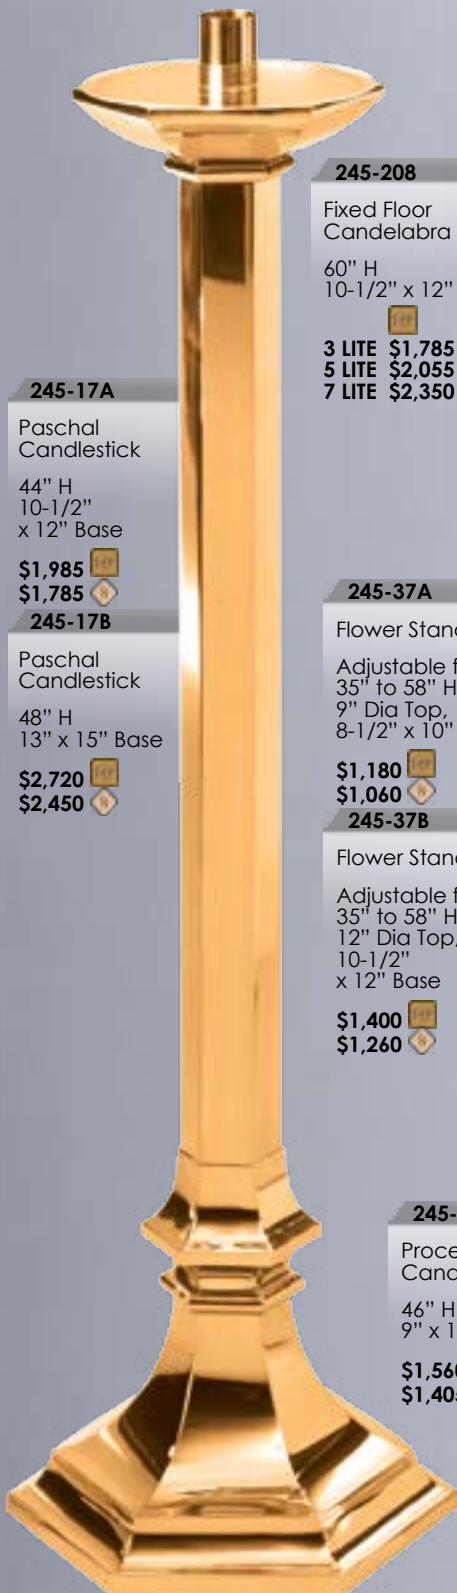

PRICES SUBJECT TO CHANGE WITHOUT NOTICE

MADE IN USA

245 STYLE SANCTUARY SET

SHOWN AND PRICED IN BRONZE. BRASS 10% ADDITIONAL. PLEASE SPECIFY METAL AND FINISH WHEN ORDERING. ALL ITEMS OVEN BAKED FOR DURABILITY. GLOBES OR CYLINDERS FOR SANCTUARY LAMPS SOLD SEPARATELY.

= HIGH POLISH = SATIN