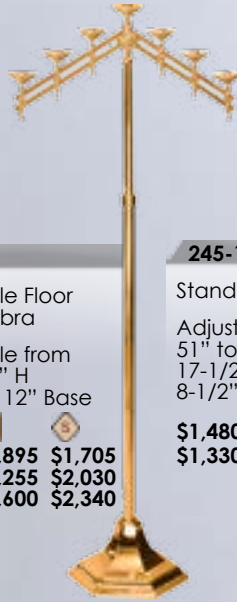

\$2,720
\$2,450

245-208

Fixed Floor Candelabra

60" H
10-1/2" x 12" Base

3 LITE \$1,785 \$1,605
5 LITE \$2,055 \$1,850
7 LITE \$2,350 \$2,115

245-12

Adjustable Floor Candelabra

Adjustable from 39" to 62" H
10-1/2" x 12" Base

3 LITE \$1,895 \$1,705
5 LITE \$2,255 \$2,030
7 LITE \$2,600 \$2,340

245-131

Standing Vase

Adjustable from 51" to 74" H
17-1/2" H Vase
8-1/2" x 10" Base

\$1,480
\$1,330

245-218A

Standing Vase

Adjustable from 47" to 70" H
12" H Vase,
8-1/2" x 10" Base

\$1,030
\$925

245-37A

Flower Stand

Adjustable from 35" to 58" H
9" Dia Top,
8-1/2" x 10" Base

\$1,180
\$1,060

245-37B

Flower Stand

Adjustable from 35" to 58" H
12" Dia Top,
10-1/2" x 12" Base