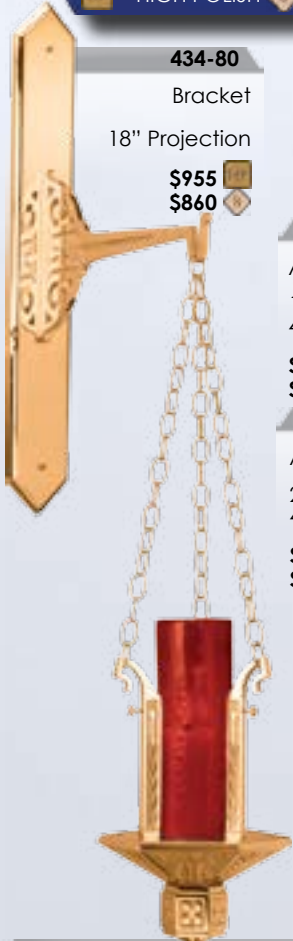

PRICES SUBJECT TO CHANGE WITHOUT NOTICE

SHOWN AND PRICED IN BRONZE.
BRASS 10% ADDITIONAL. PLEASE
SPECIFY METAL AND FINISH WHEN
ORDERING. ALL ITEMS OVEN BAKED FOR DURABILITY.
GLOBES OR CYLINDERS FOR SANCTUARY LAMPS SOLD SEPARATELY.

434 STYLE SANCTUARY SET

MADE IN USA

= HIGH POLISH = SATIN

434-80

Bracket

18" Projection

$955

$860