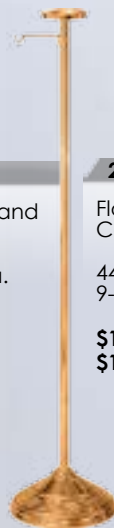

\$2,410
\$2,150

240-12

Adjustable Floor Candelabra

Adjustable from 38" to 60" H
11-1/2" Dia. Base

3 LITE \$1,725 **\$1,555**
 5 LITE \$2,055 **\$1,845**
7 LITE \$2,375 **\$2,140**

240-208

Fixed Floor Candelabra

60" H
11-1/2" Dia. Base

3 LITE \$1,500 **\$1,355**
 5 LITE \$1,820 **\$1,640**
7 LITE \$2,080 **\$1,875**

240-78

Censer Stand

52" H
9-1/2" Dia. Base

\$980
\$865

240-129

Floor Candlestick

44" H
9-1/2" Dia Base

\$1,305
\$1,175

240-131

Standing Vase

Adjustable 50" to 73" H
17-1/2" H Vase
9-1/2" Base

\$1,320
\$1,195

240-37A

Flower Stand