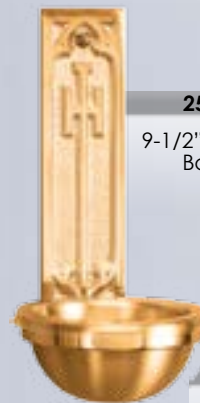

7-1/4" x 16"
Backplate

\$630
\$565

2540-83B

9-1/2" x 2-1/2"
Backplate

\$450
\$405

2533-83A

3" x 7" Backplate

\$330
\$295