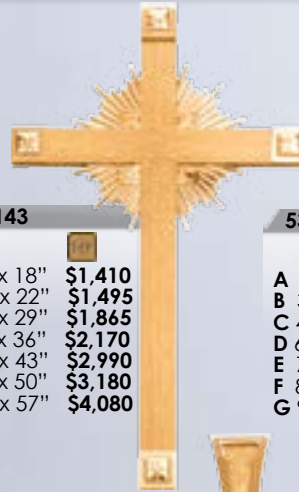

538-143

A	30" x 18"	$1,410
B	36" x 22"	$1,495
C	48" x 29"	$1,865
D	60" x 36"	$2,170
E	72" x 43"	$2,990
F	84" x 50"	$3,180
G	96" x 57"	$4,080