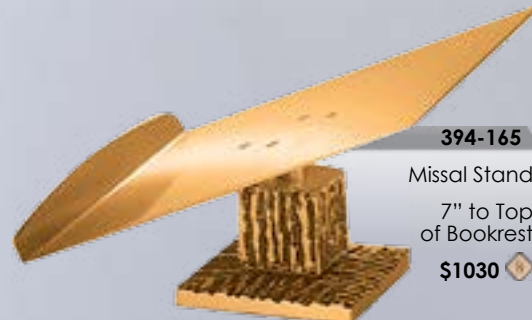

394-165
Missal Stand
7" to Top of Bookrest
\$1030

PRICES SUBJECT TO CHANGE WITHOUT NOTICE

401 STYLE SANCTUARY SET

SHAFTS AT NO ADDITIONAL CHARGE. OTHER WOODS AVAILABLE, PLEASE CALL FOR A QUOTE. FLUTED SHAFTS 15% ADDITIONAL. ALL ITEMS OVEN BAKED FOR DURABILITY. GLOBES OR CYLINDERS FOR SANCTUARY LAMPS SOLD SEPARATELY.