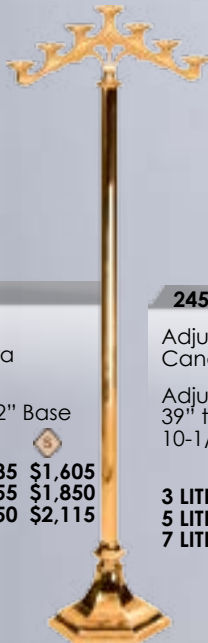

3-1/2" x 25-1/2"
Backplate
7" Arm Projection,
9-1/2" Total
Projection

\$1,840 HP
\$1,625 S

Globe Sold
Separately, \$70

242-166

Altar
Sanctuary Lamp

5" x 5-1/2" Base

\$555 HP
\$505 S

Globe Sold
Separately, \$70

Globe Sold Separately, \$70.

242-50

Hanging Sanctuary
Lamp

\$1,580 HP
\$1,385 S

Globe Sold Separately, \$70.
Bracket Not Included.

242-8

Fixed Altar
Candelabra

3 LITE	\$1,075	\$930
5 LITE	\$1,310	\$1,135
7 LITE	\$1,595	\$1,335

\$2,720
\$2,450

245-208

Fixed Floor Candelabra

60" H
10-1/2" x 12" Base

3 LITE \$1,785 \$1,605
5 LITE \$2,055 \$1,850
7 LITE \$2,350 \$2,115

245-12

Adjustable Floor Candelabra

Adjustable from 39" to 62" H
10-1/2" x 12" Base

3 LITE \$1,895 \$1,705
5 LITE \$2,255 \$2,030
7 LITE \$2,600 \$2,340

245-131

Standing Vase

Adjustable from 51" to 74" H
17-1/2" H Vase
8-1/2" x 10" Base

\$1,480
\$1,330

245-218A

Standing Vase

Adjustable from 47" to 70" H
12" H Vase,
8-1/2" x 10" Base