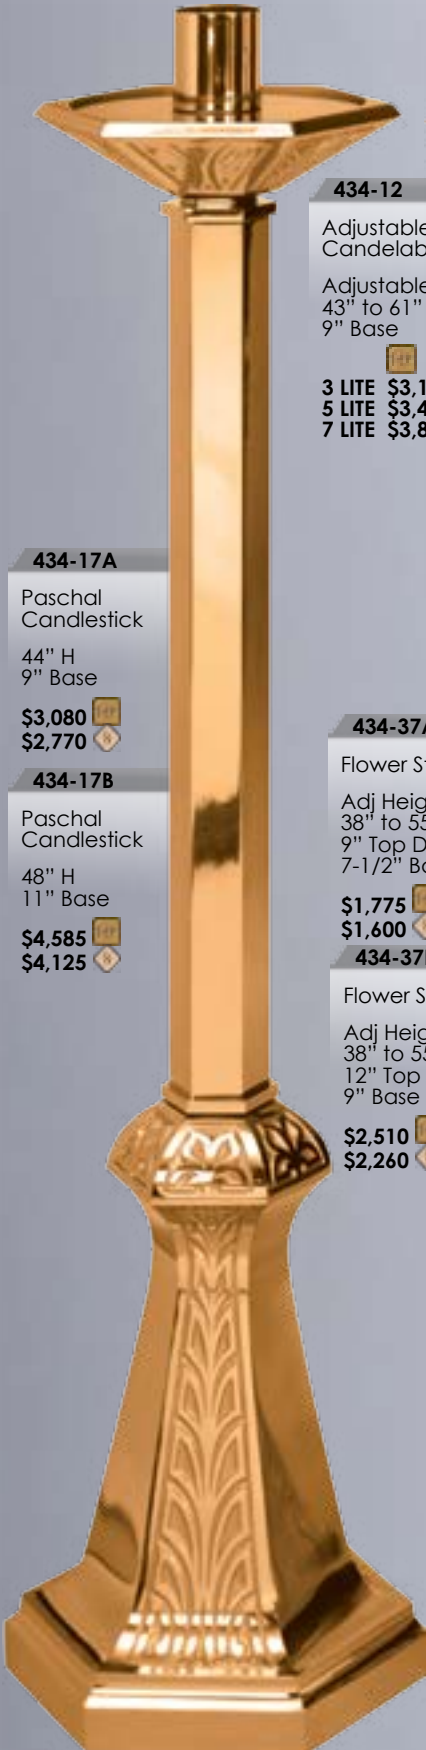

PRICES SUBJECT TO CHANGE WITHOUT NOTICE

MADE IN USA

434 STYLE SANCTUARY SET

SHOWN AND PRICED IN BRONZE. BRASS 10% ADDITIONAL. PLEASE SPECIFY METAL AND FINISH WHEN ORDERING. ALL ITEMS OVEN BAKED FOR DURABILITY. GLOBES OR CYLINDERS FOR SANCTUARY LAMPS SOLD SEPARATELY.

HP = HIGH POLISH S = SATIN