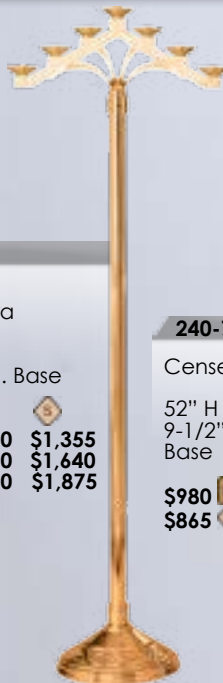

\$2,410
\$2,150

240-12

Adjustable Floor Candelabra

Adjustable from 38" to 60" H
11-1/2" Dia. Base

3 LITE \$1,725 **\$1,555**
 5 LITE \$2,055 **\$1,845**
7 LITE \$2,375 **\$2,140**

240-208

Fixed Floor Candelabra

60" H
11-1/2" Dia. Base

3 LITE \$1,500 **\$1,355**
 5 LITE \$1,820 **\$1,640**
7 LITE \$2,080 **\$1,875**

240-78

Censer Stand

52" H
9-1/2" Dia. Base

\$980
\$865

240-129

Floor Candlestick

44" H
9-1/2" Dia Base

\$1,305
\$1,175

240-131

Standing Vase

Adjustable 50" to 73" H
17-1/2" H Vase
9-1/2" Base

\$1,320
\$1,195

240-37A

Flower Stand

44" H
10-1/2" Dia. Base

\$1,990
\$1,750

Globe Sold Separately, \$70

240-169B

Standing Sanctuary Lamp

48" H
14" Dia. Base

\$2,705
\$2,440

Globe Sold Separately, \$70