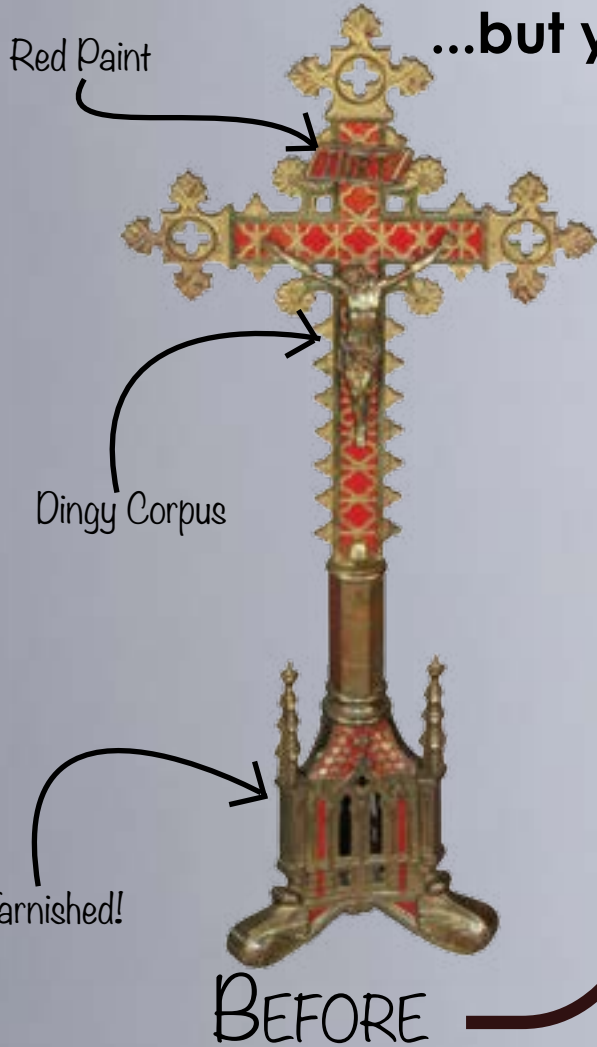

MADE IN USA

EXCELSIS REFINISHING, RESTORATION, AND REPAIR SERVICES.

You want to replace an old piece...

...but you don't want to break the budget.

Refinishing, restoration, and repair by Excelsis will return your items to like-new condition at a fraction of the price of a new replacement.

In choosing Excelsis, you receive premium service, including:

- Fast, free estimates
- Industrial grade cleansing
- Unrivaled quality polishing and plating
- Excelsis Signature Lacquer to stop tarnish
- Rapid returns within weeks