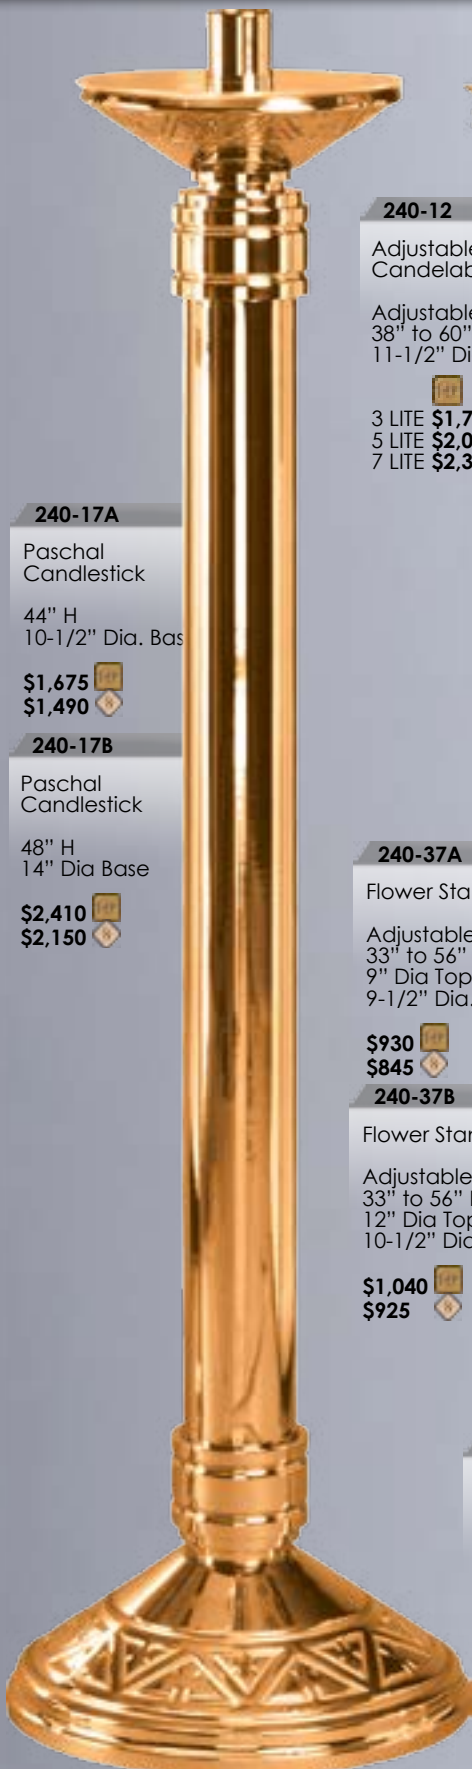

PRICES SUBJECT TO CHANGE WITHOUT NOTICE

MADE IN USA

240 STYLE SANCTUARY SET

SHOWN AND PRICED IN BRONZE. BRASS 10% ADDITIONAL. PLEASE SPECIFY METAL AND FINISH WHEN ORDERING. ALL ITEMS OVEN BAKED FOR DURABILITY. GLOBES OR CYLINDERS FOR SANCTUARY LAMPS SOLD SEPARATELY.

= HIGH POLISH = SATIN