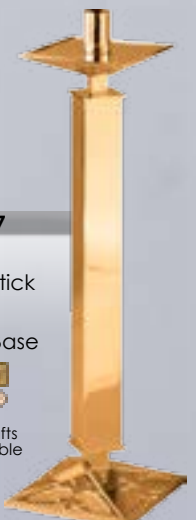

200-227

Paschal Candlestick

28" H
10" Sq. Base

$2,350 ■
$2,115 ◆

Square Shafts Also Available in Wood.