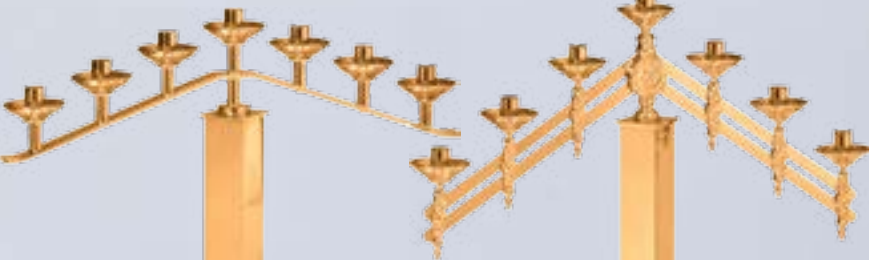

\$785 ■
\$705 ◆

Sprinkler Included

200-L

Altar Candlestick

3-1/2" H
5" Sq. Base

\$625 ■
\$565 ◆

200-8

Fixed Altar Candelabra

3 LITE	\$1,315	\$1,185
5 LITE	\$1,535	\$1,380
7 LITE	\$1,850	\$1,665

200-9

Adj. Altar Candelabra

3 LITE	\$1,540	\$1,385
5 LITE	\$1,895	\$1,705
7 LITE	\$2,325	\$2,095

200-

Altar Candlestick

10"	\$890	\$800
12"	\$900	\$810
14"	\$950	\$855
16"	\$965	\$870
18"	\$1,085	\$975
20"	\$1,095	\$985
22"	\$1,205	\$1,085
24"	\$1,220	\$1,100
26"	\$1,225	\$1,105
28"	\$1,230	\$1,105