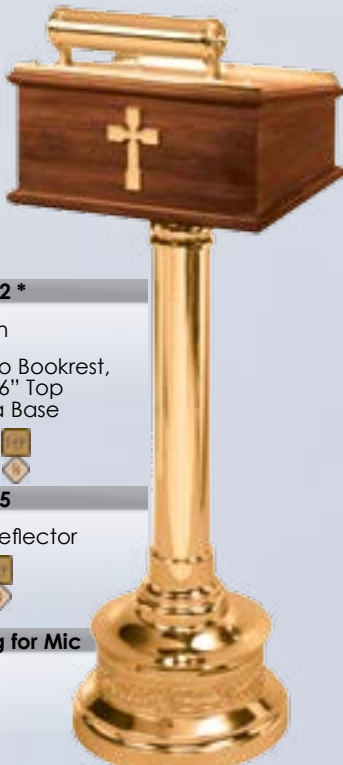

401-32 *

Lectern

42" H to Bookrest,
18" x 16" Top
14" Dia Base

	$5,560	$5,005

101-95

Light Reflector

	$760	$685

Wiring for Mic

$305