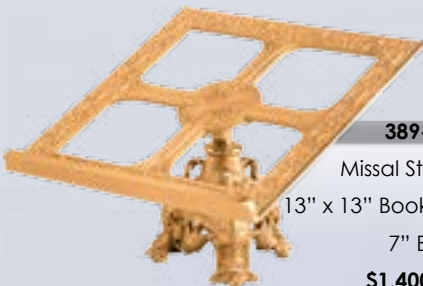

389-25A

Altar Crucifix
25" H
9" Base
\$1,905

389-25B

Altar Crucifix
30" H
10" Base
\$2,160

389-133

Altar Crucifix
12" H
6" Base
\$890

389-133S

Altar Crucifix
16" H
7" Base
\$1,085

Altar Candlestick
12" \$1,340
18" \$1,735
20" \$1,905
22" \$2,005
24" \$2,110
26" \$2,345
28" \$2,510
32" \$2,995
34" \$3,195
36" \$3,330

389-34

Missal Stand
13" x 13" Bookrest
7" Base
\$1,400

389-S

Altar Candlestick
6" H
7" Base
\$845