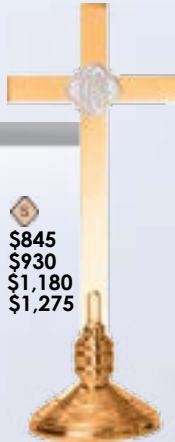

240-108

Altar Cross

18" $930 $845
24" $1,040 $930
30" $1,310 $1,180
36" $1,420 $1,275