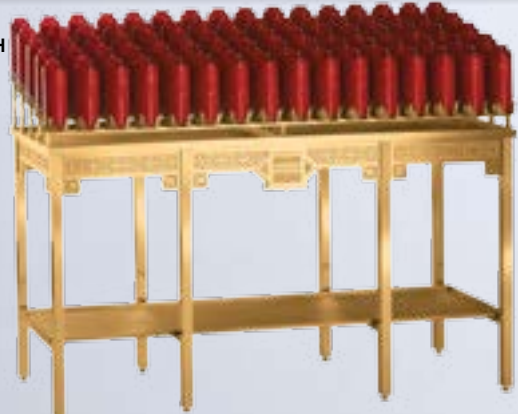

MADE OF BRONZE WITH A SATIN FINISH UNLESS OTHERWISE NOTED. ALL ITEMS OVEN-BAKED FOR DURABILITY.

= SATIN

ALL SIZES 40" HIGH AND 20" DEEP

ALL SIZES 39" HIGH AND 18" DEEP

1100-51A	1100-51B	1100-51C
20" W	31" W	42" W
64 Lite - 15 Hr \$2,285 25 Lite - Bottle \$2,105 16 Lite - Globe \$2,045	96 Lite - 15 Hr \$2,535 35 Lite - Bottle \$2,233 24 Lite - Globe \$2,220	128 Lite - 15 Hr \$3,035 50 Lite - Bottle \$2,580 32 Lite - Globe \$2,440