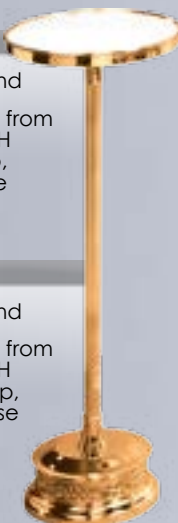

401-129 *
Floor Candlestick
44" H
10" Dia Base
$1,815
$1,635

401-37A
Flower Stand
Adjustable from
34" to 57" H
9" Dia. Top,
8" Dia Base
$1,310
$1,180

401-37B
Flower Stand
Adjustable from
34" to 57" H
12" Dia. Top,
10" Dia Base
$1,400
$1,260