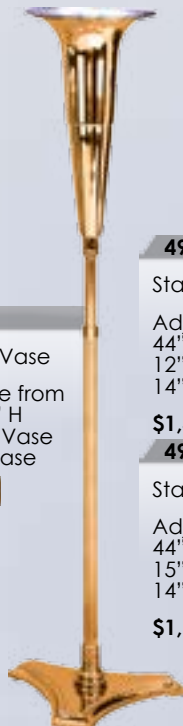

499-131

Standing Vase

Adjustable from
48" to 70" H
17-1/2" H Vase
14" Dia. Base

\$1,545 

499-218A

Standing Vase

Adjustable from
44" to 67" H
12" H Vase
14" Dia. Base

\$1,375 