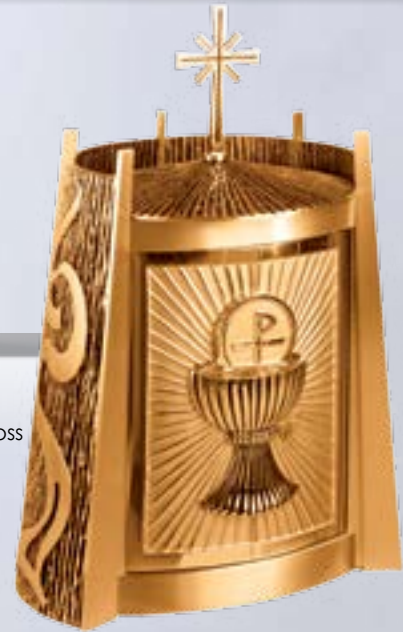

6429

28" H x 19" W
x 16" D
22" H without cross

Door Opening
11-1/2" W x
13-1/2" H

$13,560

Vault Lock
Double Action Doors