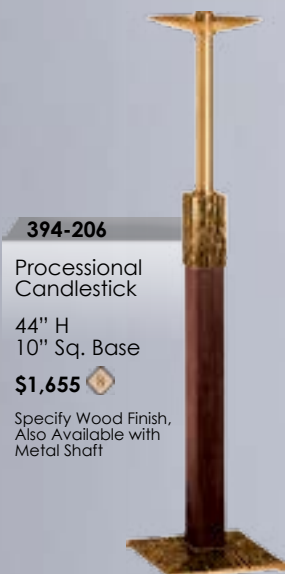

\$1,930

Specify Wood Finish, Also Available with Metal Shaft

394-37B

Flower Stand

Adjustable from 36" to 57" H
12" Dia Top,
10" Sq. Base

\$1,965

Specify Wood Finish, Also Available with Metal Shaft

394-206