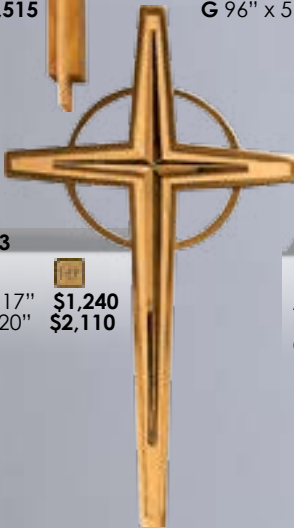

530-143

A	30" x 17"	$1,240
B	36" x 20"	$2,110