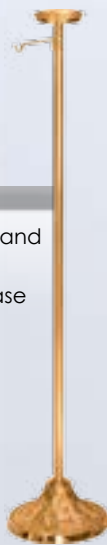

HP = HIGH POLISH S = SATIN

232-208
Fixed Floor Candelabra
60" H
10-1/2" Dia. Base
3 LITE **\$1,535** **\$1,380**
5 LITE **\$1,805** **\$1,625**
7 LITE **\$2,110** **\$1,900**

232-12
Adjustable Floor Candelabra
Adjustable from 38" to 60" H
10-1/2" Dia. Base
3 LITE **\$1,705** **\$1,535**
5 LITE **\$2,060** **\$1,855**
7 LITE **\$2,430** **\$2,185**

232-131
Standing Vase
Adjustable from 50" to 73" H
17-1/2" H Vase
9" Dia. Base
\$1,430
\$1,285

232-218A
Standing Vase
Adjustable from 47" to 70" H
12" H Vase,
9" Dia. Base
\$1,305
\$1,175

232-218B
Standing Vase
Adjustable from 47" to 70" H
15" H Vase,
9" Dia. Base
\$1,605
\$1,445