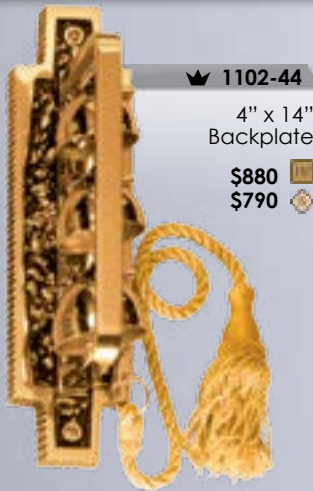

1102-44
4" x 14"
Backplate
$880
$790