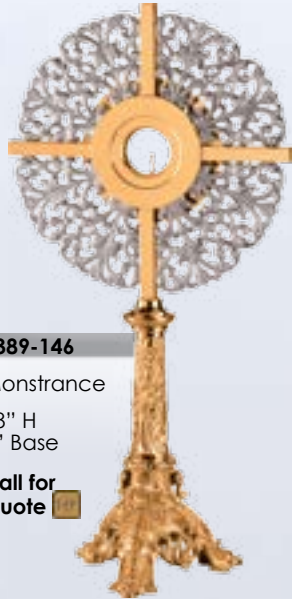

Altar Crucifix
25" H
9" Base
$1,905

Altar Crucifix
30" H
10" Base
$2,160

PRICES SUBJECT TO CHANGE WITHOUT NOTICE

SHOWN AND PRICED IN BRONZE.
BRASS 10% ADDITIONAL. PLEASE
SPECIFY METAL WHEN ORDERING.

389 STYLE SANCTUARY SET

MADE IN USA

= HIGH POLISH

AVAILABLE IN HIGH POLISH FINISH ONLY. ALL ITEMS OVEN BAKED FOR DURABILITY.
GLOBES OR CYLINDERS FOR SANCTUARY LAMPS SOLD SEPARATELY.

389-146
Monstrance
28" H
9" Base
Call for Quote