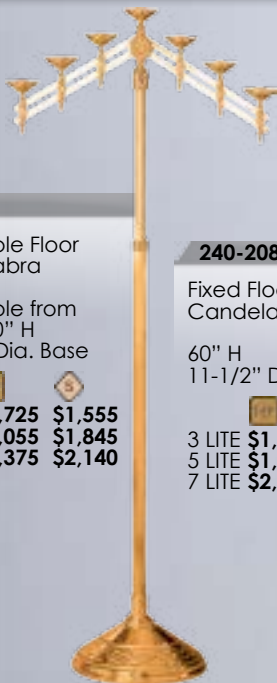

232-9

Adjustable Altar
Candelabra

3 LITE **\$1,305** **\$1,175**
5 LITE **\$1,705** **\$1,535**
7 LITE **\$2,110** **\$1,900**

232-L

Altar Candlestick
4-1/2" H

\$415
\$375

232-

Altar Candlestick

= HIGH POLISH = SATIN

240-17A

Paschal Candlestick

44" H
10-1/2" Dia. Base

\$1,675
\$1,490

240-17B

Paschal Candlestick

48" H
14" Dia Base

\$2,410
\$2,150

240-12

Adjustable Floor Candelabra

Adjustable from 38" to 60" H
11-1/2" Dia. Base

3 LITE \$1,725 **\$1,555**
 5 LITE \$2,055 **\$1,845**
7 LITE \$2,375 **\$2,140**

240-208

Fixed Floor Candelabra

44" H
10-1/2" Dia. Base

\$1,990
\$1,750

Globe Sold Separately, \$70

240-169B

Standing Sanctuary Lamp

48" H
14" Dia. Base

\$2,705
\$2,440

Globe Sold Separately, \$70