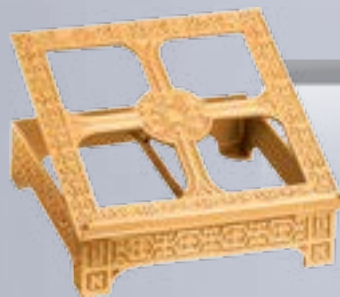

242-35
13" x 13"
Adjustable
Bookrest
$1,225
$1,100