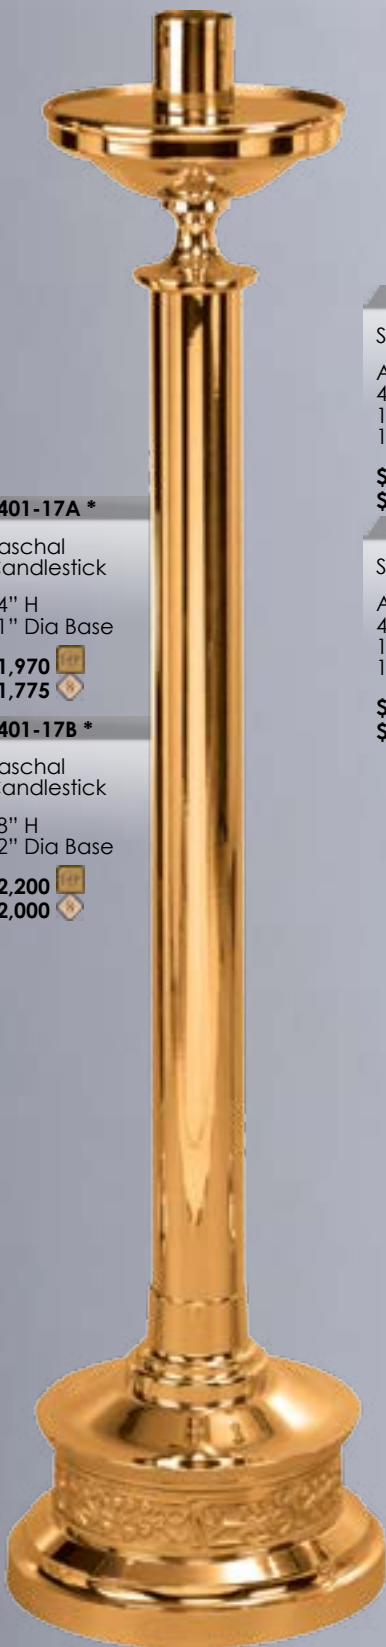

401-218A
Standing Vase
Adjustable from
47" to 71" H
12" H Vase,
10" Dia Base
$1,620
$1,460

401-218B
Standing Vase
Adjustable from
47" to 71" H
15" H Vase,
10" Dia Base
$1,965
$1,770

401-37A
Flower Stand
Adjustable from
34" to 57" H
9" Dia. Top,
8" Dia Base
$1,310
$1,180

401-37B
Flower Stand
Adjustable from
34" to 57" H
12" Dia. Top,
10" Dia Base
$1,400
$1,260

PRICES SUBJECT TO CHANGE WITHOUT NOTICE

401 STYLE SANCTUARY SET

SHAFTS AT NO ADDITIONAL CHARGE. OTHER WOODS AVAILABLE, PLEASE CALL FOR A QUOTE. FLUTED SHAFTS 15% ADDITIONAL. ALL ITEMS OVEN BAKED FOR DURABILITY. GLOBES OR CYLINDERS FOR SANCTUARY LAMPS SOLD SEPARATELY.

MADE IN USA

SHOWN AND PRICED IN BRONZE. BRASS 10% ADDITIONAL. PLEASE SPECIFY METAL WHEN ORDERING. ITEMS MARKED WITH * ARE AVAILABLE WITH SMOOTH WALNUT OR OAK

= HIGH POLISH = SATIN

401-17A *
Paschal Candlestick
44" H
11" Dia Base
$1,970
$1,775

401-17B *
Paschal Candlestick
48" H
12" Dia Base
$2,200
$2,000