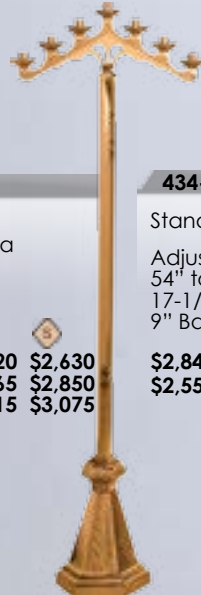

434-208

Fixed Floor Candelabra

60" H
9" Base

3 LITE $2,920 HP $2,630 S
5 LITE $3,165 HP $2,850 S
7 LITE $3,415 HP $3,075 S

434-131

Standing Vase

Adjustable from 54" to 71" H
17-1/2" H Vase
9" Base

$2,840 HP
$2,555 S