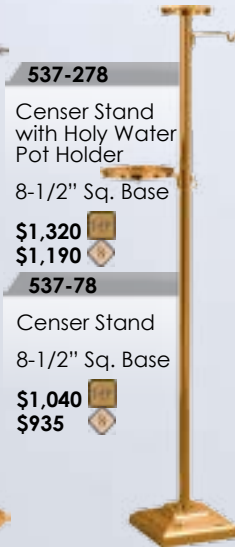

537-278
Censer Stand with Holy Water Pot Holder
8-1/2" Sq. Base
$1,320 HP
$1,190 S

537-17
Paschal Candlestick
48" H
9-1/2" Sq. Base
$1,075 HP
$970 S