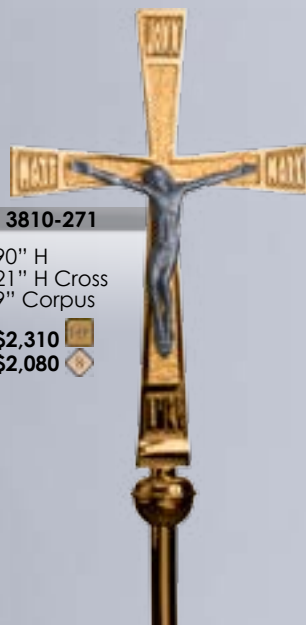

3810-271

90" H
21" H Cross
9" Corpus

$2,310
$2,080