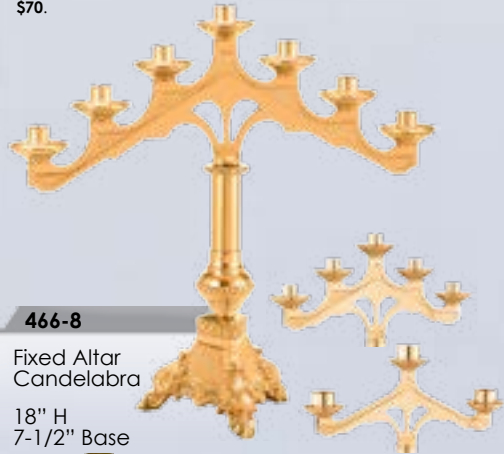

7-1/2" Base

\$1,445

466-48

Hanging
Sanctuary Lamp
with 499-80
Bracket

\$5,300

Globe Sold Separately,
\$70.

466-50

Hanging
Sanctuary Lamp

\$4,290

Globe Sold
Separately, \$70.
Bracket Not Included

466-8

Fixed Altar
Candelabra

18" H
7-1/2" Base

3-LITE \$1,475
5-LITE \$1,755
7-LITE \$1,925

466-9

Adjustable Altar
Candelabra