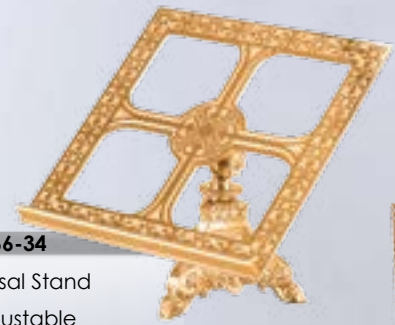

Altar Crucifix

24" H
7-1/2" Base

\$1,670

466-25A

Altar Crucifix

16" H
7-1/2" Base

\$1,110

466-34