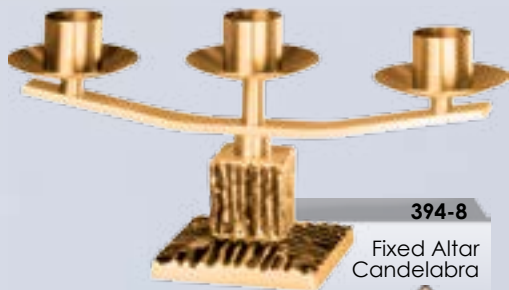

394-83B
Holy Water Font
4" x 10" Backplate
\$360

394-133A
Altar Crucifix
15" H
\$910
394-133B
Altar Crucifix
24" H
\$1,395

394-47
Altar Sanctuary Lamp
\$990
Cylinder Sold Separately, \$105

394-118
Altar Vase

A. 11" **\$530**
B. 14" **\$650**
C. 17" **\$750**

394-29
Holy Water Pot
4-1/2" Sq. Base
\$665
Sprinkler Included

394-8
Fixed Altar Candelabra

3 LITE \$955
5 LITE \$1,275
7 LITE \$1,470

394-L
Altar Candlestick
4" H
5" Sq. Base
\$670