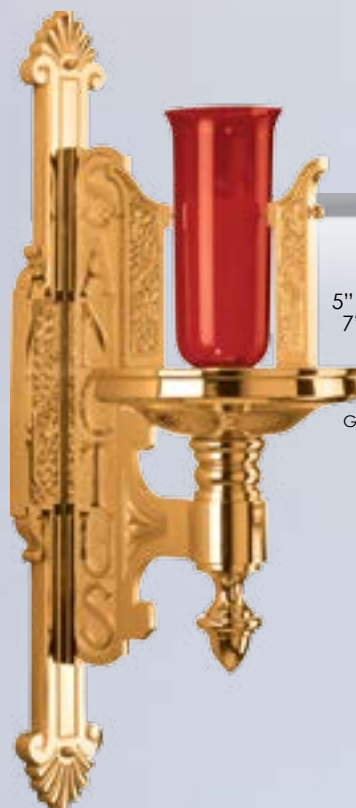

401-168
Wall Sanctuary
Lamp
5" x 34" Backplate
7" Arm Projection
$2,630
$2,365
Globe Sold Separately,
$70

401-50
Hanging Sanctuary
Lamp
$1,790
$1,610
Globe Sold Separately, **$70.**
Bracket Not Included