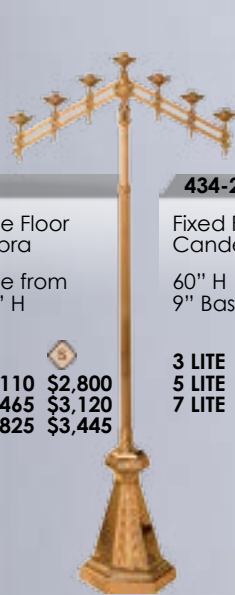

\$4,585 HP
\$4,125 S

434-12

Adjustable Floor Candelabra

Adjustable from 43" to 61" H
9" Base

3 LITE \$3,110 HP \$2,800 S
5 LITE \$3,465 HP \$3,120 S
7 LITE \$3,825 HP \$3,445 S

434-208

Fixed Floor Candelabra