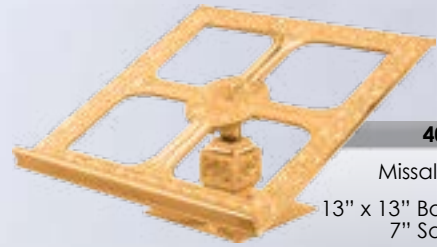

MADE IN USA

☐ = HIGH POLISH ◆ = SATIN

408 STYLE SANCTUARY SET

499-80
Bracket
4 1/2" W
x 31 1/2" H
18" Projection
\$1,010 ☐
\$910 ◆

408-133B
Altar Crucifix
18" H
5" Sq. Base
\$1,375 ☐
\$1,240 ◆

408-133A
Altar Crucifix
12" H
4-1/2" Sq. Base
\$1,085 ☐
\$975 ◆