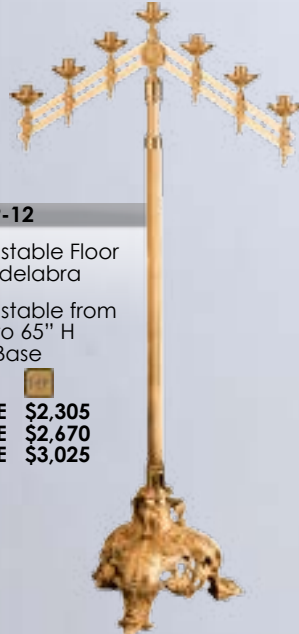

SHOWN AND PRICED IN BRONZE. BRASS 10% ADDITIONAL. PLEASE SPECIFY METAL WHEN ORDERING.

= HIGH POLISH

389-17A

Paschal Candlestick

48" H
12" Base

\$4,180

389-11

Fixed Floor Candelabra

57" H
12" Base

3 LITE \$4,920
5 LITE \$5,175
7 LITE \$5,425

389-12

Adjustable Floor Candelabra

Adjustable from 42" to 65" H
12" Base

3 LITE \$2,305
5 LITE \$2,670
7 LITE \$3,025

389-37A

Flower Stand