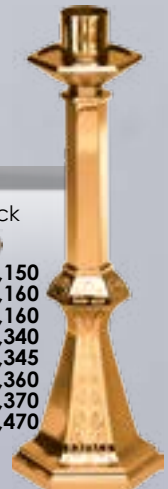

434-LA

Altar Candlestick

5" H
6-1/2" Dia

$1,000

$900

434-LB

Altar Candlestick

7" H
8" Dia

$1,190

$1,070

434-

Altar Candlestick

14" $1,275 $1,150

16" $1,280 $1,160

18" $1,290 $1,160

20" $1,490 $1,340

22" $1,495 $1,345

24" $1,510 $1,360

26" $1,520 $1,370

28" $1,635 $1,470